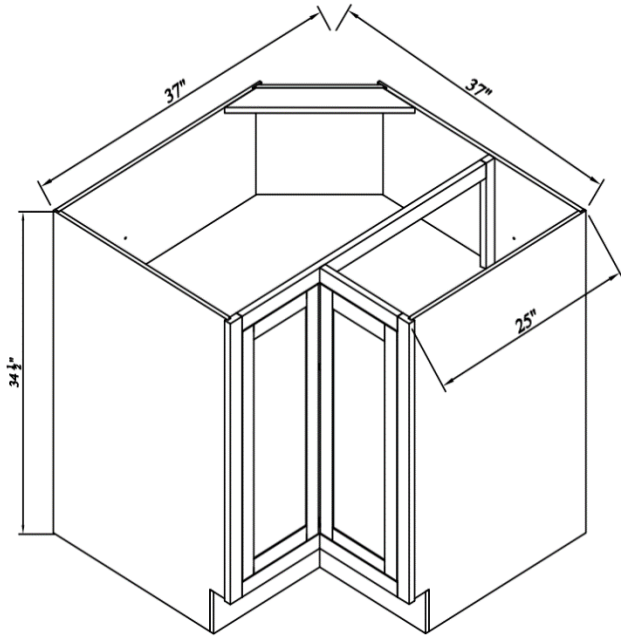

SKU	DOOR	
	W	H
FSB33	14-7/8"	16-1/8"
FSB36	16-3/8"	16-1/8"
FSB39	17-7/8"	16-1/8"
No Shelf		

34"W Lazy Susan Base

Width= 34"
 Depth= 25"
 Height= 34-1/2"

SKU	DOOR	
	W	H
BER34	7-3/8"	26-3/4"
1 Adj. Shelf		
Applicable with BER-B wooden spinner, sold separately		

37"W Lazy Susan Base

Width= 37"
 Depth= 25"
 Height= 34-1/2"

SKU	DOOR	
	W	H
BER37	10-3/8"	26-3/4"
1 Adj. Shelf		
Applicable with BER-B wooden spinner, sold separately		

Lazy Susan Turn Table for BER34 & 37