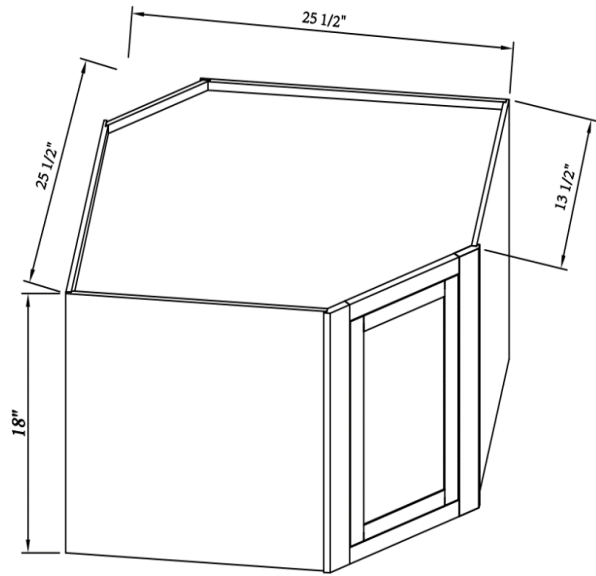

18" H Diagonal Corner Wall Cabinet

Width= 25-1/2"
Depth= 13-1/2"
Height= 18"

SKU	DOOR	
	W	H
WDC2518	12-6/8"	14-7/8"