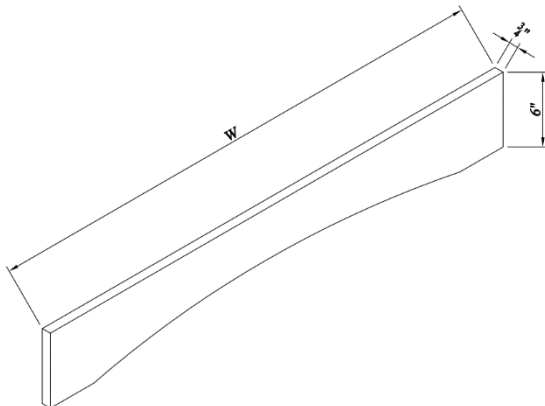

Valance Bridges

SKU	W	D	H
VAS42	42"	3/4"	6"
VAS48	48"	3/4"	6"