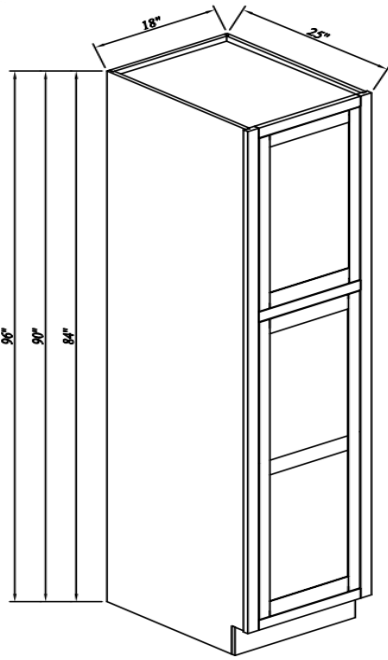

15" H Double Glass Doors Wall Cabinets

Width= 24"~36"
Depth= 13-1/2"
Height= 15"

SKU	DOOR		GLASS INSERT 5mm	
	W	H	W	L
W2415GD	10-3/8"	11-7/8"	6-3/8"	7-6/8"
W2715GD	11-7/8"	11-7/8"	7-7/8"	7-7/8"
W3015GD	13-3/8"	11-7/8"	9-3/8"	7-6/8"
W3315GD	14-7/8"	11-7/8"	10-7/8"	7-6/8"
W3615GD	16-3/8"	11-7/8"	12-3/8"	7-6/8"
2 Glass Inserts included				

Cabinet type
Wall Pantry

Cabinet Width

36"

36

Cabinet Depth

25"

96

25

Cabinet Height
18"

Single Door Wall Pantries

Width= 18"
 Depth= 25"
 Height= 84"~96"

SKU	TOP DOOR		BOTTOM DOOR	
	W	H	W	H
WP188425	14-3/4"	26-3/4"	14-3/4"	46-3/8"
WP189025	14-3/4"	32-3/4"	14-3/4"	46-3/8"
WP189625	14-3/4"	38-7/8"	14-3/4"	46-3/8"
4 Adj. Shelves; 3 at the Bottom, 1 at the Top				

Double Doors Wall Pantries

Width= 24"~36"
 Depth= 25"
 Height= 84"~96"

SKU	TOP DOOR		BOTTOM DOOR	
	W	H	W	H
WP248425	10-3/8"	26-3/8"	10-3/8"	46-3/8"
WP249025	10-3/8"	32-6/8"	10-3/8"	46-3/8"
WP249625	10-3/8"	38-7/8"	10-3/8"	46-3/8"
WP308425	13-3/8"	26-6/8"	13-3/8"	46-3/8"
WP309025	13-3/8"	32-6/8"	13-3/8"	46-3/8"
WP309625	13-3/8"	38-7/8"	13-3/8"	46-3/8"
WP368425	16-3/8"	26-6/8"	16-3/8"	46-3/8"
WP369025	16-3/8"	32-6/8"	16-3/8"	46-3/8"
WP369625	16-3/8"	38-7/8"	16-3/8"	46-3/8"
4 Adj. Shelves; 3 at the Bottom, 1 at the Top				