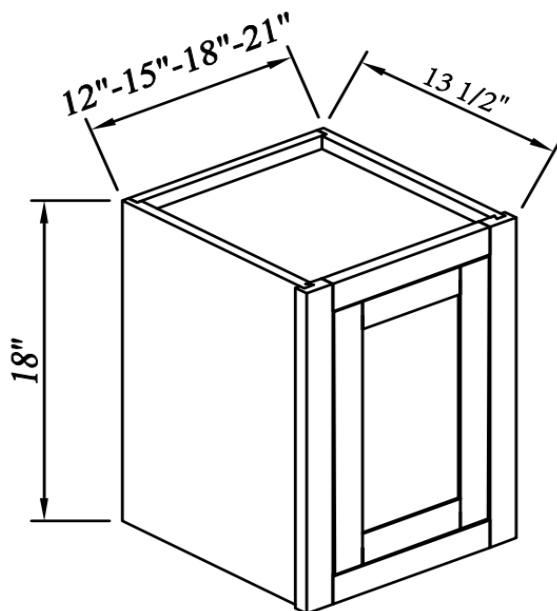

Single Door Wall Cabinets

Width= 12"~21"
Depth= 13-1/2"
Height= 18"

SKU	DOOR	
	W	H
W1218	8-7/8"	14-7/8"
W1518	11-7/8"	14-7/8"
W1818	14-7/8"	14-7/8"
W2118	17-7/8"	14-7/8"