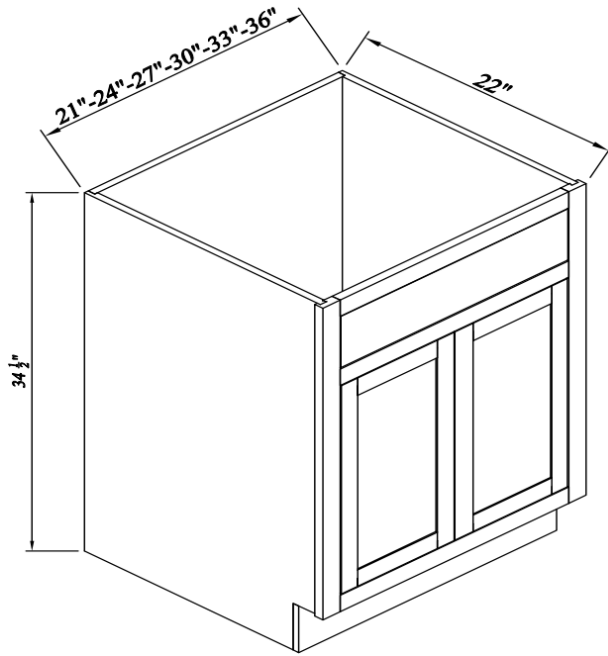

VA

Cabinet type
Vanity Base

Cabinet Width
36"

36

2DL

Drawer type:
2 Drawers on
the Left

Vanity Sink Bases

Width= 21"~36"
 Depth= 22"
 Height= 34-1/2"