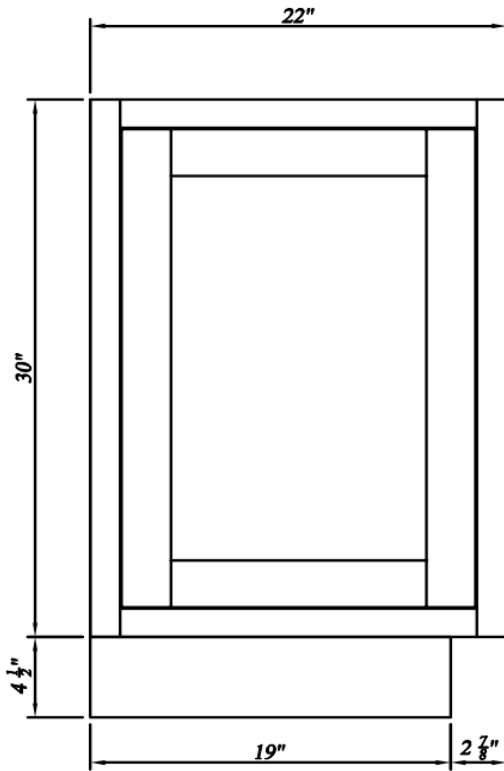

DECOR, MOLDING & FILLERS

Base Decorative Panels

SKU	Desc.	W	H
BDD22A	Door	22"	30"
	Toe Kick	19"	4-1/2"

SKU	Desc.	W	H
BDD25A	Door	25"	30"
	Toe Kick	22"	4-1/2"