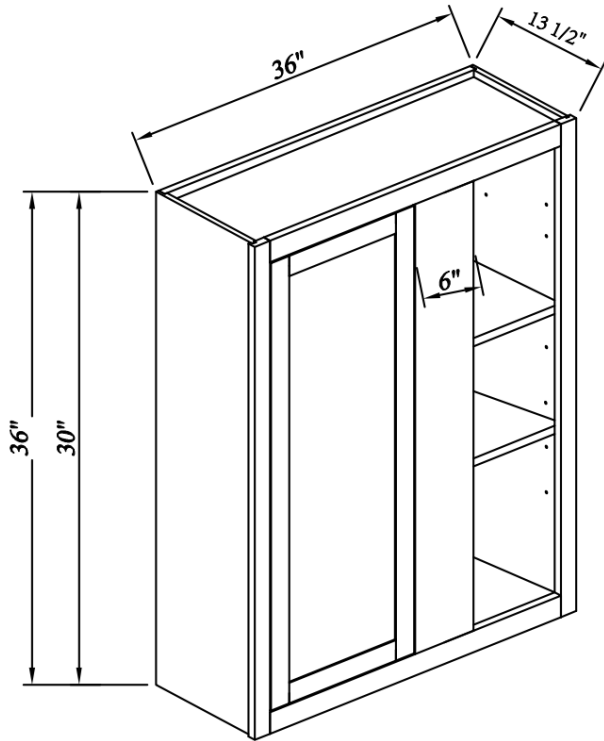

25" D Double Doors Wall Cabinets

Width= 36"
 Depth= 25"
 Height= 24"

SKU	DOOR	
	W	H
W362425	16-3/8"	20-7/8"
1 Adj Shelf		

25"D Double Doors Wall Cabinets

Width= 30"~33"
 Depth= 25"
 Height= 18"~24"

SKU	DOOR	
	W	H
W301825	13-3/8"	14-7/8"
W331825	14-7/8"	14-7/8"
W302425	13-3/8"	20-7/8"
W332425	14-3/8"	20-7/8"
1 Adj Shelf		

Wall Microwave Open Shelf

Width= 30"
 Depth= 25"
 Height= 30~42"

SKU	DOOR	
	W	H
WM303025	13-3/8"	8-7/8"
WM303625	13-3/8"	14-7/8"
WM304225	13-3/8"	20-7/8"
Opening Dim: 27"W*16-1/2"H		

Blind Corner Wall Cabinets