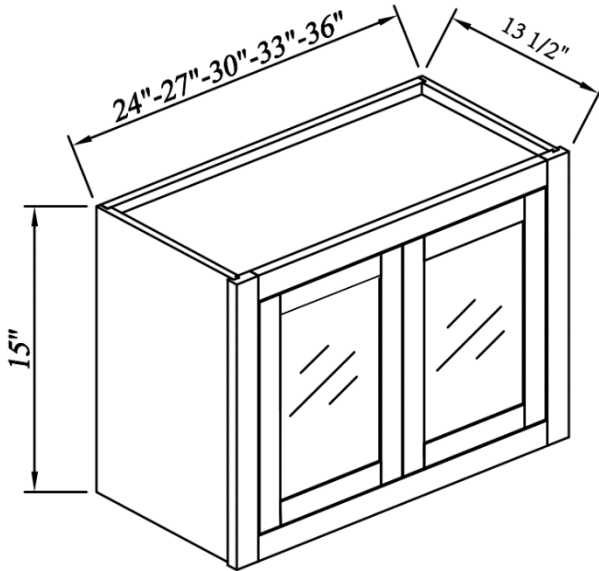

15" H Double Glass Doors Wall Cabinets

Width= 24"~36"
Depth= 13-1/2"
Height= 15"

SKU	DOOR		GLASS INSERT 5mm	
	W	H	W	L
W2415GD	10-3/8"	11-7/8"	6-3/8"	7-6/8"
W2715GD	11-7/8"	11-7/8"	7-7/8"	7-7/8"
W3015GD	13-3/8"	11-7/8"	9-3/8"	7-6/8"
W3315GD	14-7/8"	11-7/8"	10-7/8"	7-6/8"
W3615GD	16-3/8"	11-7/8"	12-3/8"	7-6/8"
2 Glass Inserts included