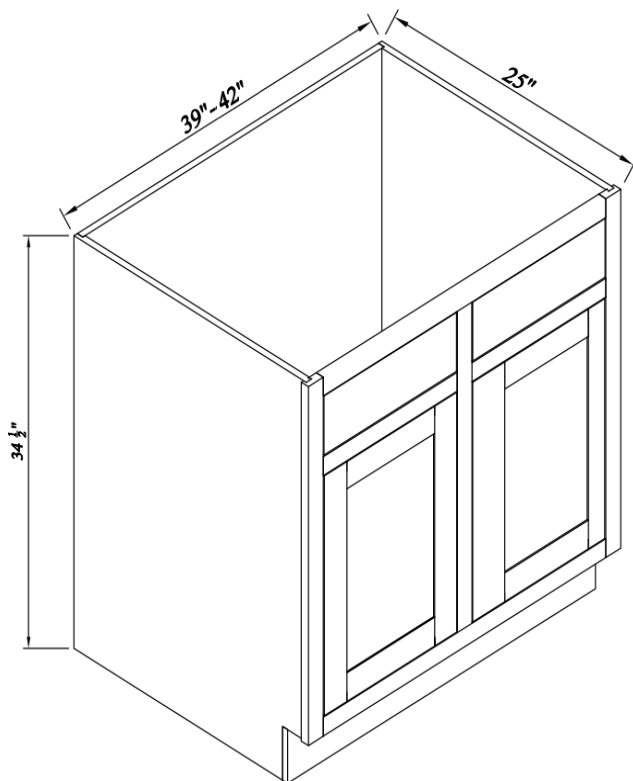

Two Drawer Bases

Width= 24"~30"

Depth= 25"

Height= 34-1/2"

SKU	DRAWER	
	W	H
DB24-2	20-7/8"	12-5/8"
DB30-2	26-3/4"	12-5/8"

Sink Bases-2 Doors 1 False Drawer

Width= 24"~36"
 Depth= 25"
 Height= 34-1/2"

SKU	DOOR		FALSE DRAWER	
	W	H	W	H
SB24	10-3/8"	20-2/8"	20-7/8"	4-7/8"
SB27	11-7/8"	20-2/8"	23-7/8"	4-7/8"
SB30	13-3/8"	20-2/8"	26-3/4"	4-7/8"
SB33	14-3/4"	20-2/8"	29-3/4"	4-7/8"
SB36	16-3/8"	20-2/8"	32-3/4"	4-7/8"
No Shelf				