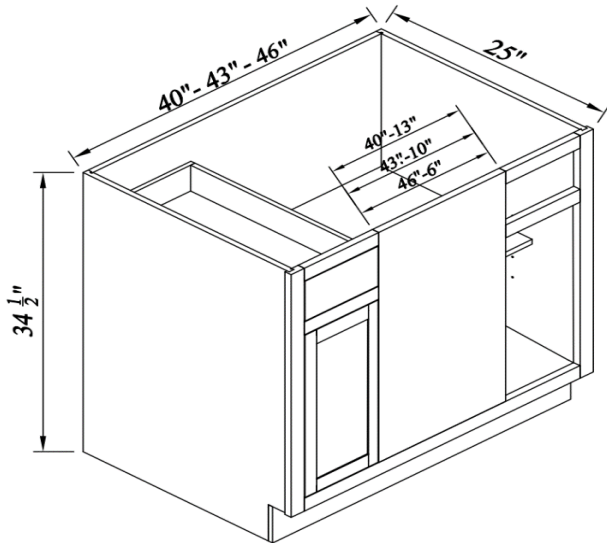

Blind Corner Bases

Width= 40"~46"

Depth= 25"

Height= 34-1/2"