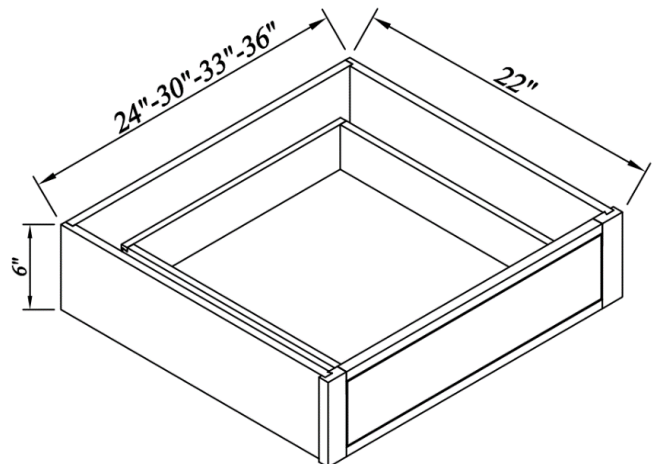

Vanity Wall Drawer Cabinets

Width= 18"~24"
 Depth= 13-1/2"
 Height= 18"

SKU	DRAWER FACE	
	W	H
3DW18	14-6/8"	3-7/8"
3DW24	20-6/8"	3-7/8"

Knee Drawers

Width= 24"~36"
 Depth= 22"
 Height= 6"

SKU	DRAWER FACE	
	W	H
DD24A	20-3/4"	4-1/4"
DD30A	26-3/4"	4-1/4"
DD33A	29-3/4"	4-1/4"
DD36A	32-3/4"	4-1/4"