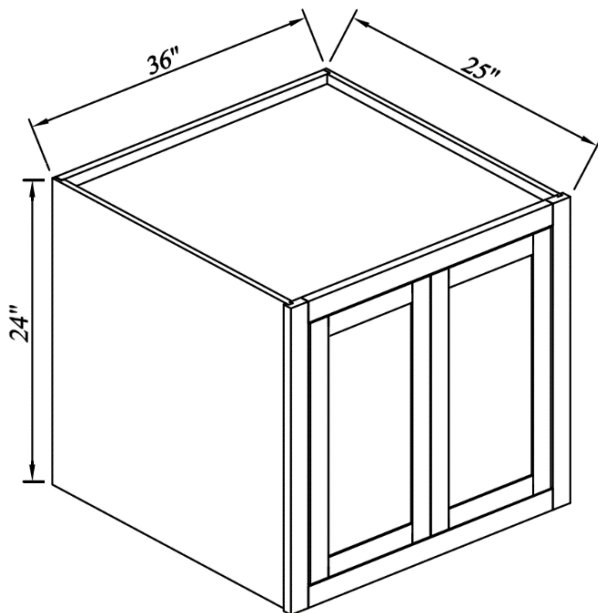

25" D Double Doors Wall Cabinets

Width= 36"
Depth= 25"
Height= 24"

SKU	DOOR	
	W	H
W362425	16-3/8"	20-7/8"
1 Adj Shelf