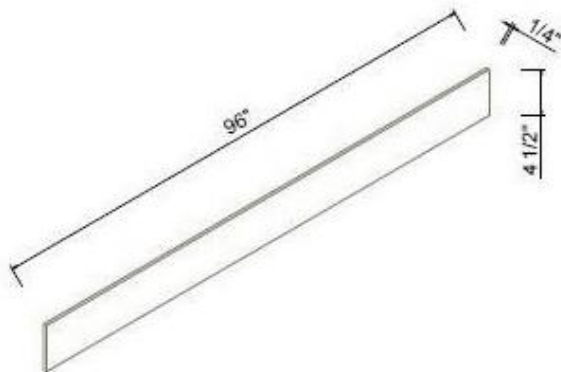

Toe Kick

SKU	H	W	D
TK8	96"	4-1/2"	1/4"