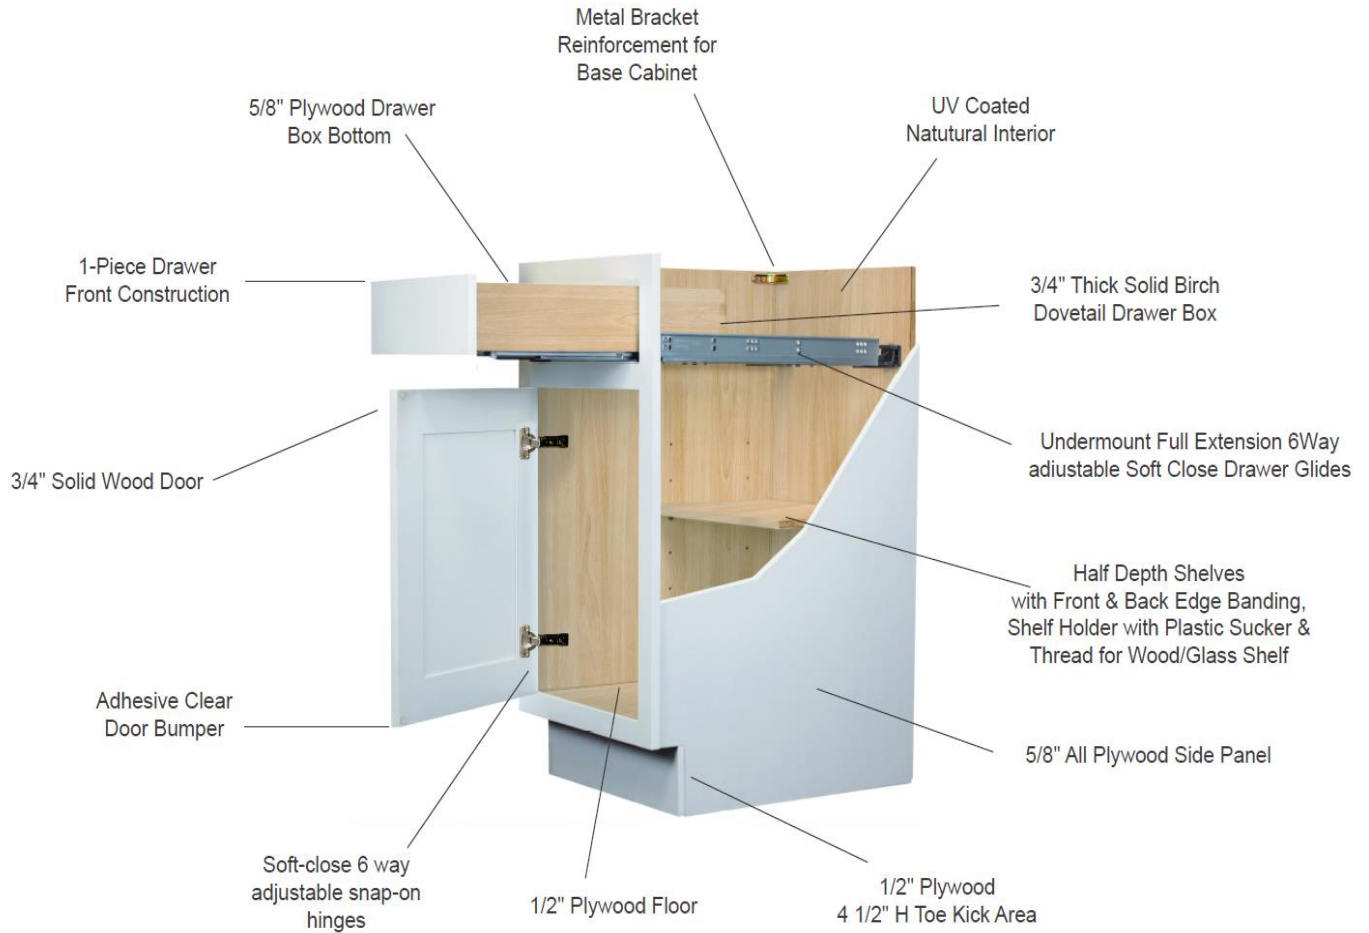

ROC Cabinetry is TSCA Title VI compliant signifying that our products have met the EPA's requirement of reduced exposure to formaldehyde emissions from certain wood products imported into the United States.