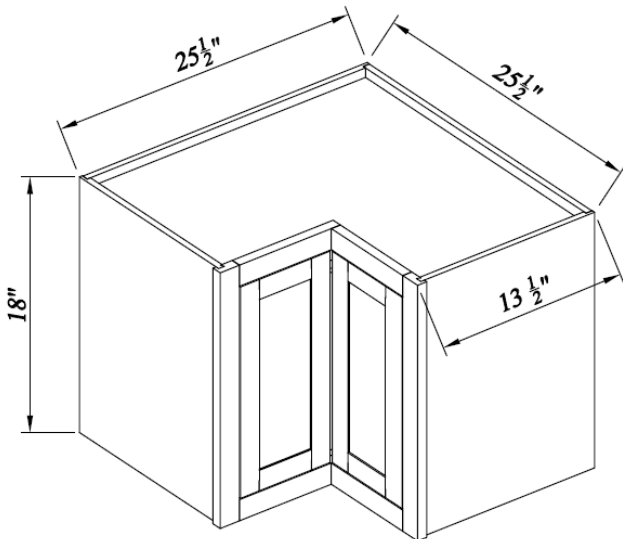

18" H Easy Reach Wall Cabinets

Width= 25-1/2"
Depth= 13-1/2"
Height= 18"

SKU	DOOR	
	W	H
WER2518	10-3/8"	14-7/8"
18" H Cabinets