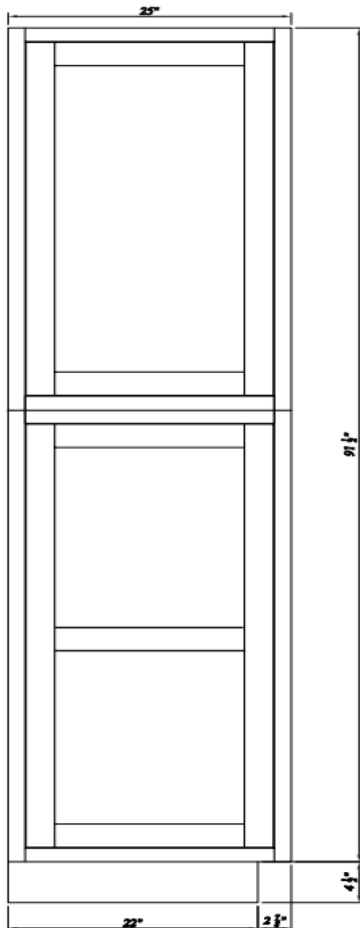

SKU	Desc.	W	H
TDEP2596	Door	25"	91-1/2"
	Toe Kick	22"	2-7/8"