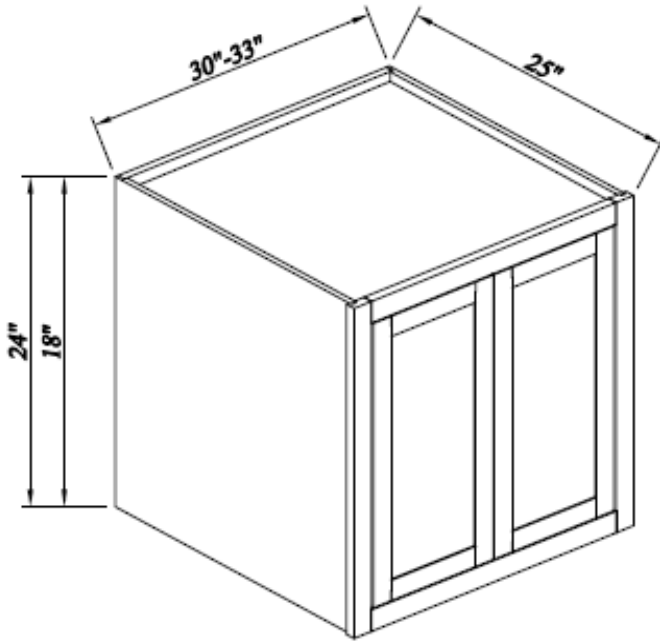

25"D Double Doors Wall Cabinets

Width= 30"~33"
Depth= 25"
Height= 18"~24"

SKU	DOOR	
	W	H
W301825	13-3/8"	14-7/8"
W331825	14-7/8"	14-7/8"
W302425	13-3/8"	20-7/8"
W332425	14-3/8"	20-7/8"
1 Adj Shelf