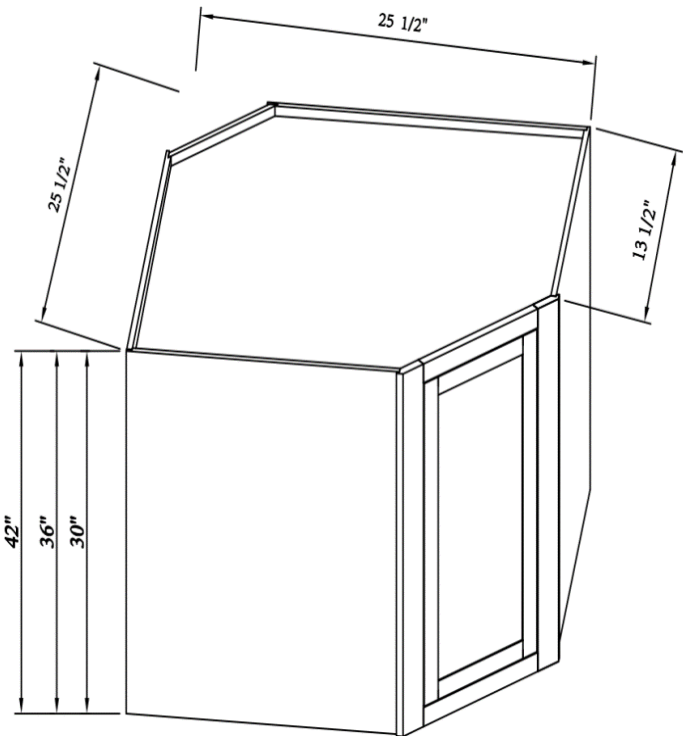

Diagonal Corner Wall Cabinets

Width= 25-1/2"
Depth= 13-1/2"
Height= 30"~42"

SKU	DOOR	
	W	H
WDC2530	12-6/8"	26-6/8"
WDC2536	12-6/8"	32-6/8"
WDC2542	12-6/8"	38-7/8"
30" H and 36" H Cabinets with 2 Adj. Shelves; 42" H Cabinets with 3 Adj Shelves.