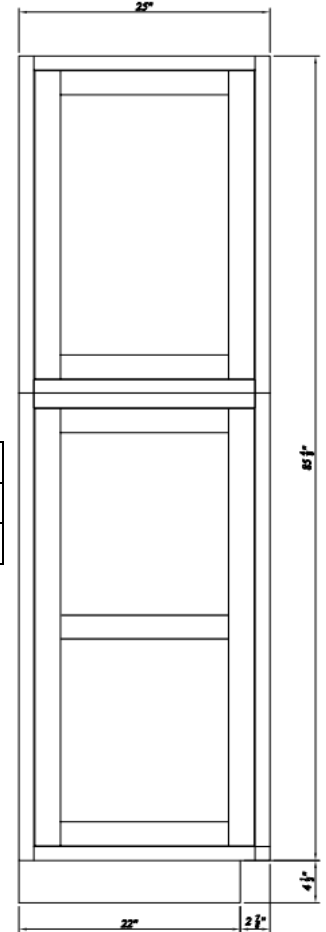

SKU	Desc.	W	H
TDEP2590	Door	25"	85-1/2"
	Toe Kick	22"	4-1/2"