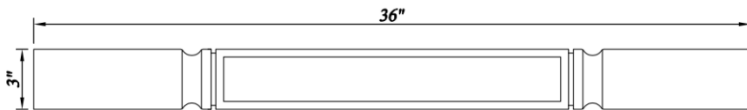

SKU	W	D	H
RRP9625	25"	3"	96"
RRP9625A	25"	1-1/2"	96"

Dishwasher Return End Panel

SKU	Desc.	W	D	H
DWR	Panel	25"	1/2"	34-1/2"
	Filler	3"	1/2"	34-1/2"

Corbel-Small

SKU	W	D	H
SBS9X9X3	9"	3"	9"

Modern Corbel

SKU	W	D	H
SBS13X9B	5-13/16"	2-15/16"	14"