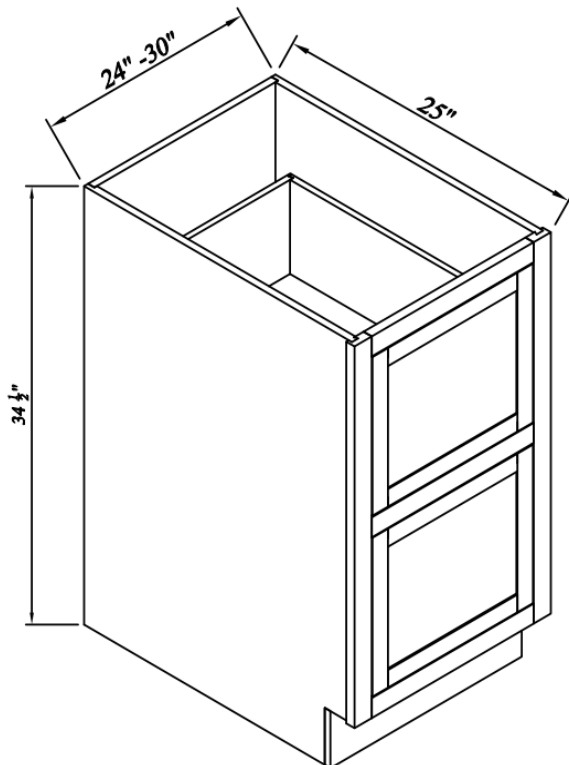

SKU	wooden spinner
	Diameter Dimension
A-BER-B	26-5/16"
2pcs per set	
Applicable with BER34 & BER37, sold separately	

Three Drawer Bases

Width= 12"~36"

Depth= 25"

Height= 34-1/2"

SKU	TOP DRAWER FACE		BOTTOM DRAWER FACE	
	W	H	W	H
DB12-3	8-7/8"	4-7/8"	8-7/8"	9-2/8"
DB15-3	11-7/8"	4-7/8"	11-7/8"	9-2/8"
DB18-3	14-3/4"	4-7/8"	14-3/4"	9-2/8"
DB21-3	17-3/4"	4-7/8"	17-3/4"	9-2/8"
DB24-3	20-7/8"	4-7/8"	20-7/8"	9-2/8"
DB27-3	23-7/8"	4-7/8"	23-7/8"	9-2/8"
DB30-3	26-3/4"	4-7/8"	26-3/4"	9-2/8"
DB33-3	29-3/4"	4-7/8"	29-3/4"	9-2/8"
DB36-3	32-3/4"	4-7/8"	32-3/4"	9-2/8"

Two Drawer Bases

Width= 24"~30"

Depth= 25"

Height= 34-1/2"

SKU	DRAWER	
	W	H
DB24-2	20-7/8"	12-5/8"
DB30-2	26-3/4"	12-5/8"

Sink Bases-2 Doors 1 False Drawer

Width= 24"~36"
 Depth= 25"
 Height= 34-1/2"

SKU	DOOR		FALSE DRAWER	
	W	H	W	H
SB24	10-3/8"	20-2/8"	20-7/8"	4-7/8"
SB27	11-7/8"	20-2/8"	23-7/8"	4-7/8"
SB30	13-3/8"	20-2/8"	26-3/4"	4-7/8"
SB33	14-3/4"	20-2/8"	29-3/4"	4-7/8"
SB36	16-3/8"	20-2/8"	32-3/4"	4-7/8"
No Shelf				