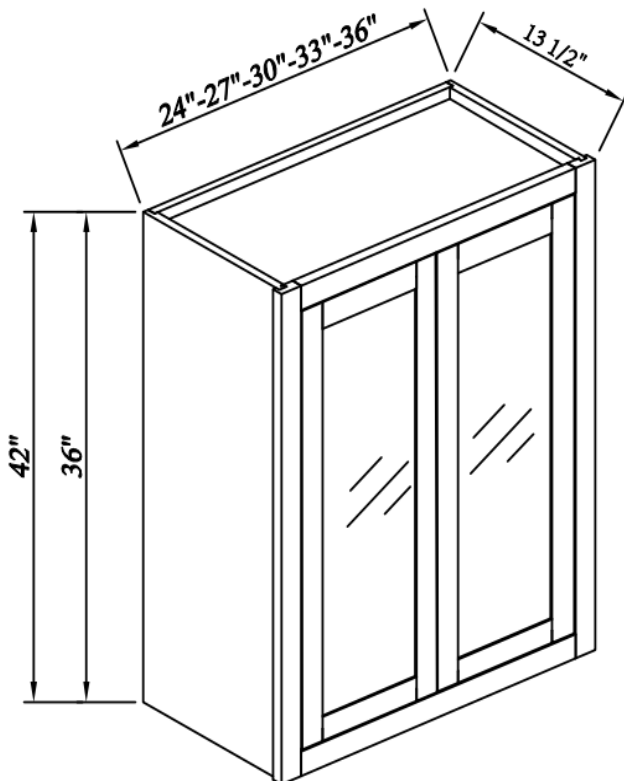

Double Glass Doors Wall Cabinets

Width= 24"~36"
Depth= 13-1/2"
Height= 36"~42"

SKU	DOOR		GLASS INSERT 5mm	
	W	H	W	L
W2436GD	10-3/8"	32-6/8"	6-3/8"	28-6/8"
W2442GD	10-3/8"	38-7/8"	6-3/8"	34-6/8"
W2736GD	11-7/8"	32-6/8"	7-7/8"	28-6/8"
W2742GD	11-7/8"	38-7/8"	7-7/8"	34-6/8"
W3036GD	13-3/8"	32-6/8"	9-3/8"	28-6/8"
W3042GD	13-3/8"	38-7/8"	9-3/8"	34-6/8"
W3336GD	14-7/8"	32-6/8"	10-6/8"	28-6/8"
W3342GD	14-7/8"	38-7/8"	10-6/8"	34-6/8"
W3636GD	16-3/8"	32-6/8"	12-3/8"	28-6/8"
W3642GD	16-3/8"	38-7/8"	12-3/8"	34-6/8"
30" H and 36" H Cabinets with 2 Adj. Shelves; 42" H Cabinets with 3 Adj Shelves; 2 Glass Inserts included