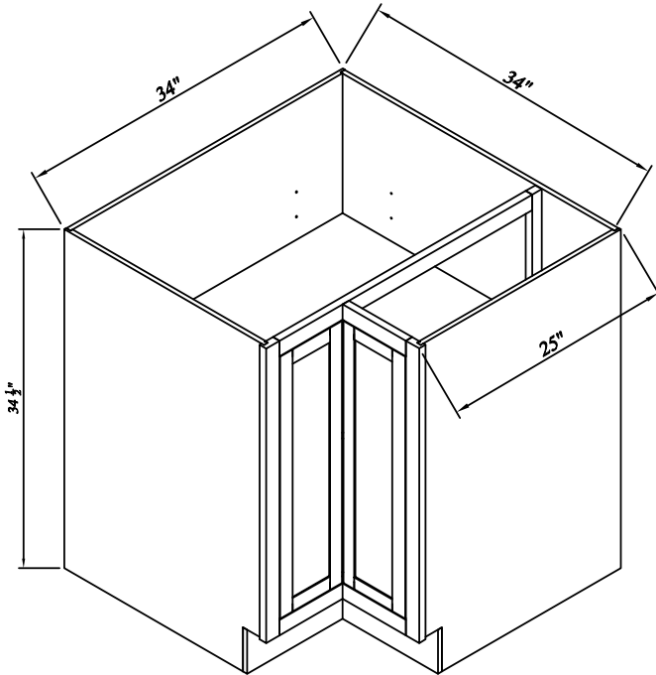

Microwave Bases

Width= 27"~30"

Depth= 25"

Height= 34-1/2"

SKU	DRAWER FACE	
	W	H
BM27A	23-7/8"	6-3/4"
BM30A	26-3/4"	6-3/4"
Opening Dim: BM27A: 21"W*16"H BM30A: 24"W*16"H		

Farm Sink Bases

Width= 33"~39"
 Depth= 25"
 Height= 34-1/2"

SKU	DOOR	
	W	H
FSB33	14-7/8"	16-1/8"
FSB36	16-3/8"	16-1/8"
FSB39	17-7/8"	16-1/8"
No Shelf		

34"W Lazy Susan Base

Width= 34"
 Depth= 25"
 Height= 34-1/2"

SKU	DOOR	
	W	H
BER34	7-3/8"	26-3/4"
1 Adj. Shelf		
Applicable with BER-B wooden spinner, sold separately		