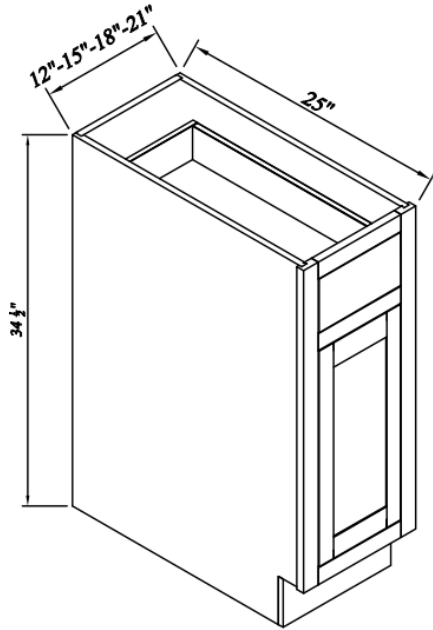

BWBK - Base Waste Basket

BSR - Base Spice Rack

TB - Tray Base

SKU Example:

IOW - **B** **30**

Cabinet Style/Color
Inset Origami White

Cabinet Width
30"
Cabinet type
Base

Single Door Single Drawer Bases

Width= 12"~21"

Depth= 25"

Height= 34-1/2"

SKU	DOOR		DRAWER FACE	
	W	H	W	H
B12	8-7/8"	20-2/8"	8-7/8"	4-7/8"
B15	11-7/8"	20-2/8"	11-7/8"	4-7/8"
B18	14-3/4"	20-2/8"	14-3/4"	4-7/8"
B21	17-3/4"	20-2/8"	17-3/4"	4-7/8"
1 Adj. Shelf; half depth				

Single Drawer Double Doors Bases

Width= 24"~36"

Depth= 25"

Height= 34-1/2"

SKU	DOOR		DRAWER FACE	
	W	H	W	H
B24	10-3/8"	20-2/8"	20-7/8"	4-7/8"
B27	11-7/8"	20-2/8"	23-7/8"	4-7/8"
B30	13-3/8"	20-2/8"	26-3/4"	4-7/8"
B33	14-3/4"	20-2/8"	29-3/4"	4-7/8"
B36	16-3/8"	20-2/8"	32-3/4"	4-7/8"
1 Adj. Shelf; half depth				

Double Drawers Double Doors Bases

Width= 39"~42"

Depth= 25"

Height= 34-1/2"

SKU	DOOR		DRAWER FACE	
	W	H	W	H
B39	17-1/8"	20-2/8"	17-1/8"	4-7/8"
B42	18-1/2"	20-2/8"	18-1/2"	4-7/8"
1 Adj. Shelf; half depth				