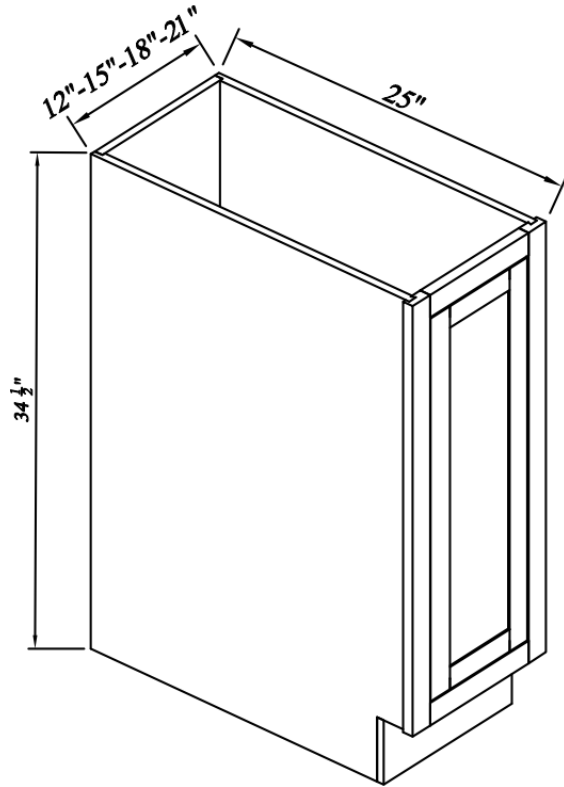

Full Height Door Bases-1Door

Width= 12"~21"
Depth= 25"
Height= 34-1/2"

SKU	DOOR	
	W	H
B12FHD	8-7/8"	26-3/4"
B15FHD	11-7/8"	26-3/4"
B18FHD	14-3/4"	26-3/4"
B21FHD	17-3/4"	26-3/4"
1 Adj. Shelf; full depth