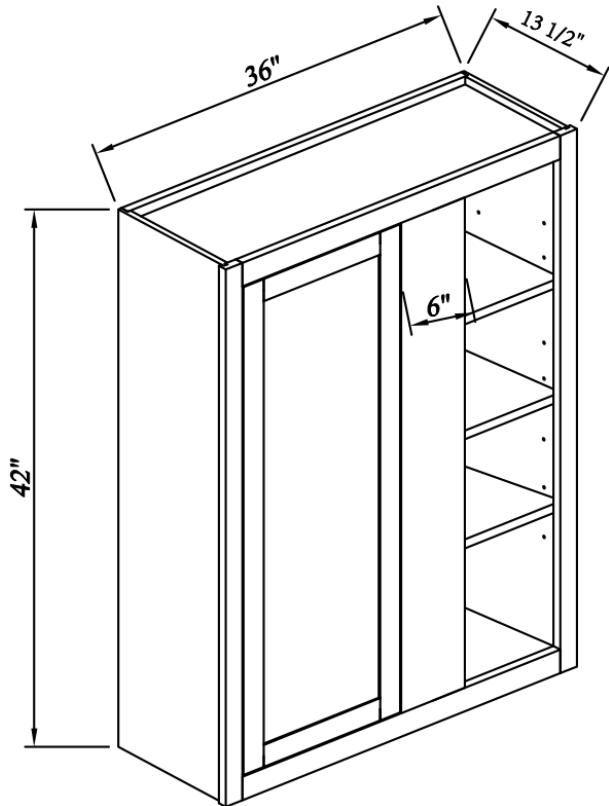

Blind Corner Wall Cabinets

Width= 36"
Depth= 13-1/2"
Height= 42"

SKU	DOOR	
	W	H
WBC3642	17-7/8"	38-7/8"
42" H Cabinets with 3 Adj. Shelves