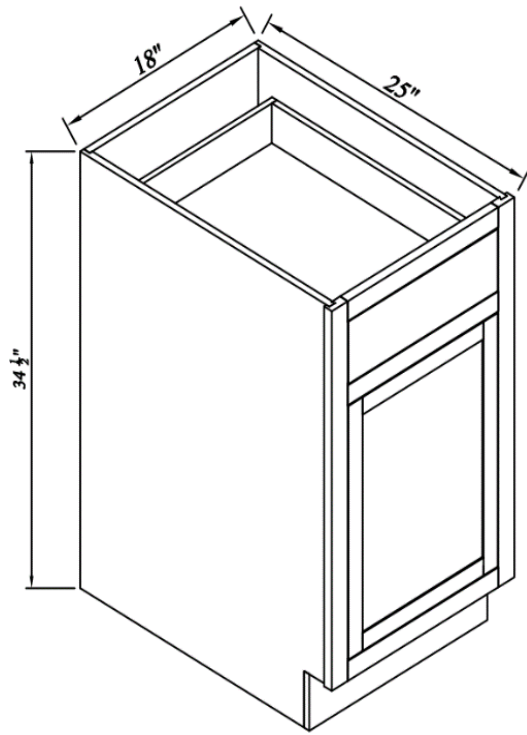

Single Drawer Double Doors Bases

Width= 24"~36"

Depth= 25"

Height= 34-1/2"

SKU	DOOR		DRAWER FACE	
	W	H	W	H
B24	10-3/8"	20-2/8"	20-7/8"	4-7/8"
B27	11-7/8"	20-2/8"	23-7/8"	4-7/8"
B30	13-3/8"	20-2/8"	26-3/4"	4-7/8"
B33	14-3/4"	20-2/8"	29-3/4"	4-7/8"
B36	16-3/8"	20-2/8"	32-3/4"	4-7/8"
1 Adj. Shelf; half depth				

Double Drawers Double Doors Bases

Width= 39"~42"

Depth= 25"

Height= 34-1/2"

SKU	DOOR		DRAWER FACE	
	W	H	W	H
B39	17-1/8"	20-2/8"	17-1/8"	4-7/8"
B42	18-1/2"	20-2/8"	18-1/2"	4-7/8"
1 Adj. Shelf; half depth				

Single Door Tray Base

Width= 9"

Depth= 25"

Height= 34-1/2"

SKU	DOOR	
	W	H
TB09	5-7/8"	26-7/8"
1 Adj. Shelf; half depth		

Base Spice Rack

Width= 9"
 Depth= 25"
 Height= 34-1/2"

SKU	DRAWER FACE	
	W	H
BSR09S	5-7/8"	26-7/8"
SOFT-CLOSE		

SKU	DOOR	
	W	H
B12FHD	8-7/8"	26-3/4"
B15FHD	11-7/8"	26-3/4"
B18FHD	14-3/4"	26-3/4"
B21FHD	17-3/4"	26-3/4"
1 Adj. Shelf; full depth		

Full Height Door Bases-2Doors

Width= 24"~36"
 Depth= 25"
 Height= 34-1/2"