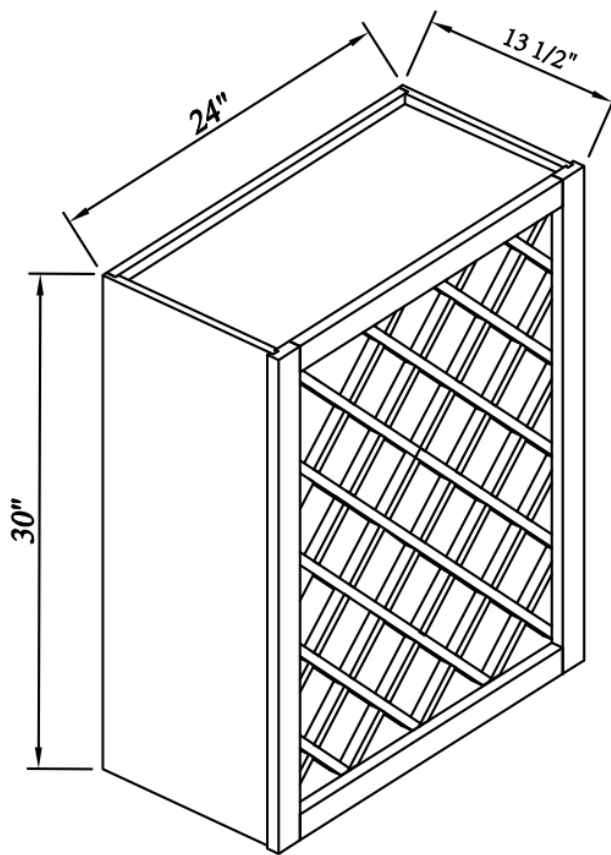

Wall Wine Rack with Lattice Panels

SKU	W	D	H
WR2430	24"	13-1/2"	30"