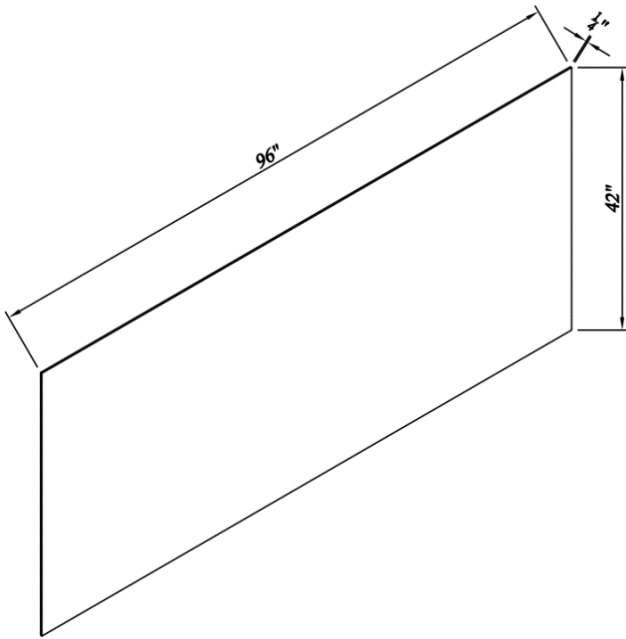

Square Decorative Leg

SKU	W	D	H
SP3X36B	3"	3"	36"

Square Decorative Leg-Large

SKU	W	D	H
SP4.5X36B	4-1/2"	4-1/2"	36"

Base Finish Panels-Thick

SKU	W	D	H
BP2596 3/4	25"	3/4"	96"
BP4896 3/4	48"	3/4"	96"

Base Finish Skin Panels