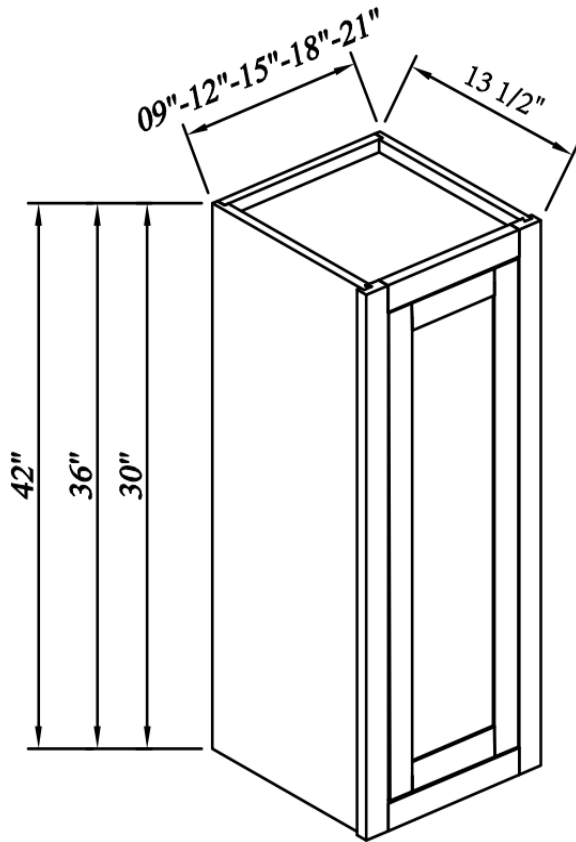

Width= 12"~21"

Depth= 25"

Height= 34-1/2"

SKU	DOOR		DRAWER FACE	
	W	H	W	H
B12	8-7/8"	20-2/8"	8-7/8"	4-7/8"
B15	11-7/8"	20-2/8"	11-7/8"	4-7/8"
B18	14-3/4"	20-2/8"	14-3/4"	4-7/8"
B21	17-3/4"	20-2/8"	17-3/4"	4-7/8"
1 Adj. Shelf; half depth				

Single Drawer Double Doors Bases

Width= 24"~36"

Depth= 25"

Height= 34-1/2"

SKU	DOOR		DRAWER FACE	
	W	H	W	H
B24	10-3/8"	20-2/8"	20-7/8"	4-7/8"
B27	11-7/8"	20-2/8"	23-7/8"	4-7/8"
B30	13-3/8"	20-2/8"	26-3/4"	4-7/8"
B33	14-3/4"	20-2/8"	29-3/4"	4-7/8"
B36	16-3/8"	20-2/8"	32-3/4"	4-7/8"
1 Adj. Shelf; half depth				

SKU	DOOR	
	W	H
B12FHD	8-7/8"	26-3/4"
B15FHD	11-7/8"	26-3/4"
B18FHD	14-3/4"	26-3/4"
B21FHD	17-3/4"	26-3/4"
1 Adj. Shelf; full depth		

Full Height Door Bases-2Doors

Width= 24"~36"
 Depth= 25"
 Height= 34-1/2"

Width= 9"~21"
 Depth= 13-1/2"
 Height= 30"~42"

SKU	DOOR	
	W	H
W0930	5-7/8"	26-6/8"
W0936	5-7/8"	32-6/8"
W0942	5-7/8"	38-7/8"
W1230	8-7/8"	26-6/8"
W1236	8-7/8"	32-6/8"
W1242	8-7/8"	38-7/8"
W1530	11-7/8"	26-6/8"
W1536	11-7/8"	32-6/8"
W1542	11-7/8"	38-7/8"
W1830	14-7/8"	26-6/8"
W1836	14-7/8"	32-6/8"
W1842	14-7/8"	38-7/8"
W2130	17-7/8"	26-6/8"
W2136	17-7/8"	32-6/8"
W2142	17-7/8"	38-7/8"