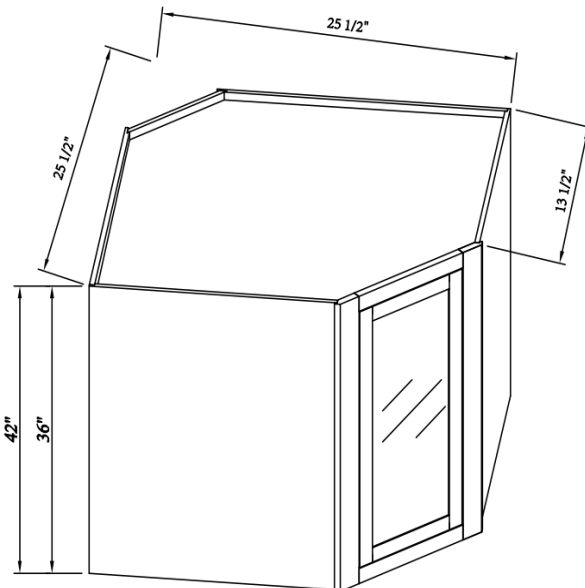

SKU	DOOR	
	W	H
B24FHD	10-3/8"	26-3/4"
B27FHD	11-7/8"	26-3/4"
B30FHD	13-3/8"	26-3/4"
B33FHD	14-3/4"	26-3/4"
B36FHD	16-3/8"	26-3/4"
1 Adj. Shelf; full depth		

Blind Corner Bases

Width= 40"~46"

Depth= 25"

Height= 34-1/2"

18" H Easy Reach Wall Cabinets

Width= 25-1/2"
 Depth= 13-1/2"
 Height= 18"

SKU	DOOR	
	W	H
WER2518	10-3/8"	14-7/8"
18" H Cabinets		

15" H Easy Reach Glass Door Wall Cabinets

Width= 25-1/2"

Depth= 13-1/2"

Height= 15"

SKU	DOOR	
	W	H
WER2515 GD	10-3/8"	11-7/8"
Glass Insert included		

Glass Door Wall Diagonal Corner Cabinet

Width= 25-1/2"

Depth= 13-1/2"

Height= 15"

SKU	DOOR		GLASS INSERT 5mm	
	W	H	W	L
WDC2515GD	12-6/8"	11-7/8"	10-4/8"	7-6/8"
1 Glass Insert included				

Glass Door Wall Diagonal Corner Cabinet

Width= 25-1/2"

Depth= 13-1/2"

Height= 36"~42"

SKU	DOOR		GLASS INSERT 5mm	
	W	H	W	L
WDC2536GD	12-6/8"	32-6/8"	10-4/8"	28-6/8"
WDC2542GD	12-6/8"	38-7/8"	10-4/8"	34-6/8"
36" H cabinets with 2 Adj. Shelves; 42" H cabinets with 3 Adj Shelves; 1 Glass Insert included				