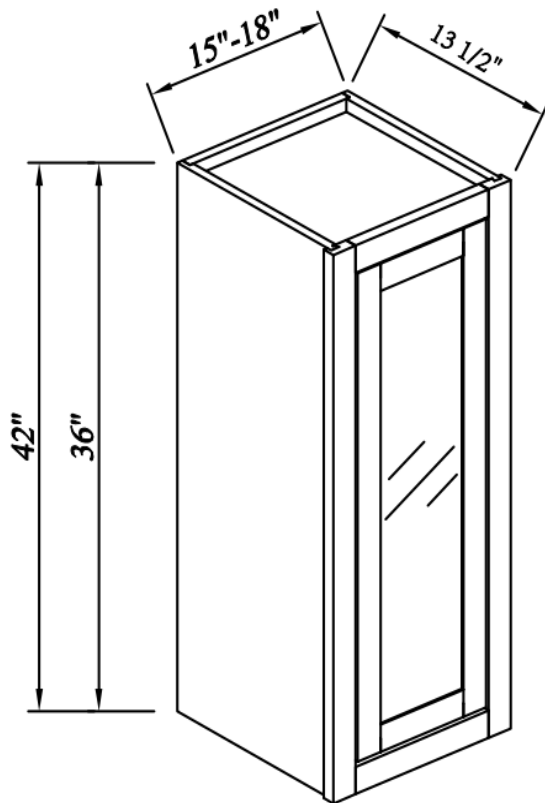

SKU	DOOR	
	W	H
FSB33	14-7/8"	16-1/8"
FSB36	16-3/8"	16-1/8"
FSB39	17-7/8"	16-1/8"
No Shelf		

34"W Lazy Susan Base

Width= 34"
 Depth= 25"
 Height= 34-1/2"

SKU	DOOR	
	W	H
BER34	7-3/8"	26-3/4"
1 Adj. Shelf		
Applicable with BER-B wooden spinner, sold separately		

18" H Easy Reach Wall Cabinets

Width= 25-1/2"
 Depth= 13-1/2"
 Height= 18"

SKU	DOOR	
	W	H
WER2518	10-3/8"	14-7/8"
18" H Cabinets		

15" H Easy Reach Glass Door Wall Cabinets

Width= 25-1/2"

Depth= 13-1/2"

Height= 15"

Glass Door Wall Diagonal Corner Cabinet

Width= 25-1/2"

Depth= 13-1/2"

Height= 36"~42"

SKU	DOOR		GLASS INSERT 5mm	
	W	H	W	L
WDC2536GD	12-6/8"	32-6/8"	10-4/8"	28-6/8"
WDC2542GD	12-6/8"	38-7/8"	10-4/8"	34-6/8"
36" H cabinets with 2 Adj. Shelves; 42" H cabinets with 3 Adj Shelves; 1 Glass Insert included				

15" H Single Glass Door Wall Cabinets

Width= 12"~21"
Depth= 13-1/2"
Height= 15"

SKU	DOOR		GLASS INSERT 5mm	
	W	H	W	L
W1215GD	8-7/8"	11-7/8"	4-6/8"	7-6/8"
W1515GD	11-7/8"	11-7/8"	7-7/8"	7-7/8"
W1815GD	14-7/8"	11-7/8"	10-7/8"	7-6/8"
W2115GD	17-7/8"	11-7/8"	13-6/8"	7-6/8"
1 Glass Insert included				