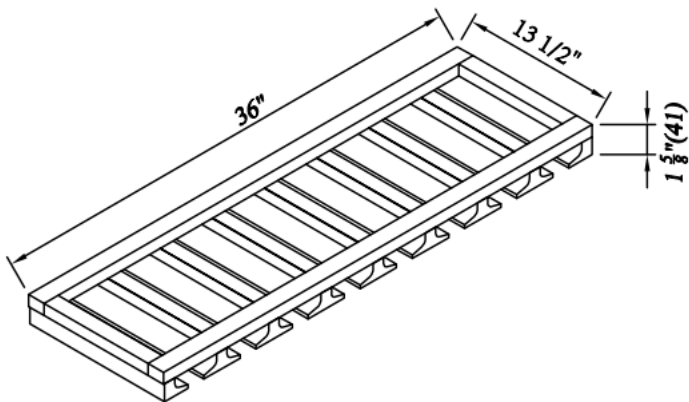

SKU	W	D	H
GR36	36"	13-1/2"	1-5/8"