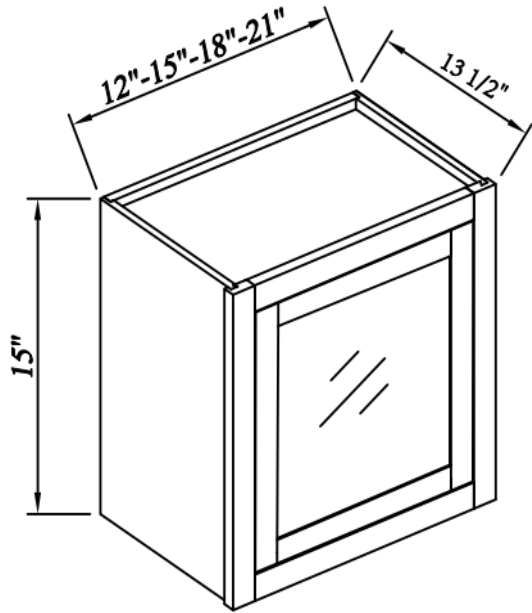

15" H Single Glass Door Wall Cabinets

Width= 12"~21"
Depth= 13-1/2"
Height= 15"

SKU	DOOR		GLASS INSERT 5mm	
	W	H	W	L
W1215GD	8-7/8"	11-7/8"	4-6/8"	7-6/8"
W1515GD	11-7/8"	11-7/8"	7-7/8"	7-7/8"
W1815GD	14-7/8"	11-7/8"	10-7/8"	7-6/8"
W2115GD	17-7/8"	11-7/8"	13-6/8"	7-6/8"
1 Glass Insert included