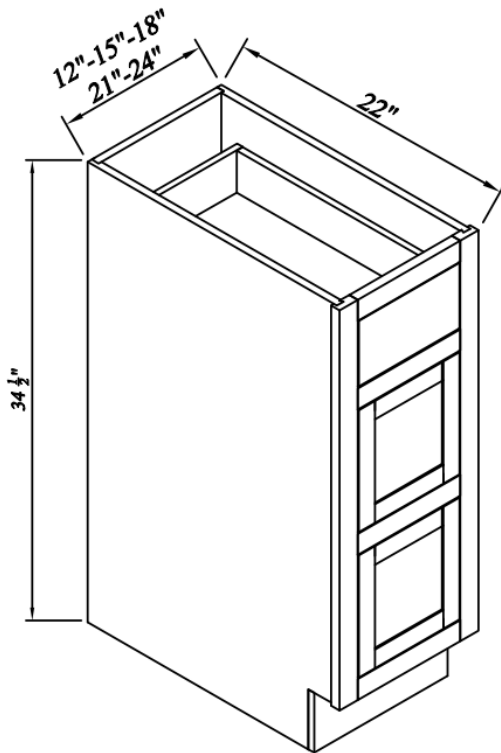

Vanity Three Drawer Bases

Width= 12"~24"
Depth= 22"
Height= 34-1/2"

SKU	TOP DRAWER		BOTTOM DRAWER	
	W	H	W	H
VDB12	8-7/8"	4-7/8"	8-7/8"	9-2/8"
VDB15	11-7/8"	4-7/8"	11-7/8"	9-2/8"
VDB18	14-3/4"	4-7/8"	14-3/4"	9-2/8"
VDB21	17-3/4"	4-7/8"	17-3/4"	9-2/8"
VDB24	20-7/8"	4-7/8"	20-7/8"	9-2/8"