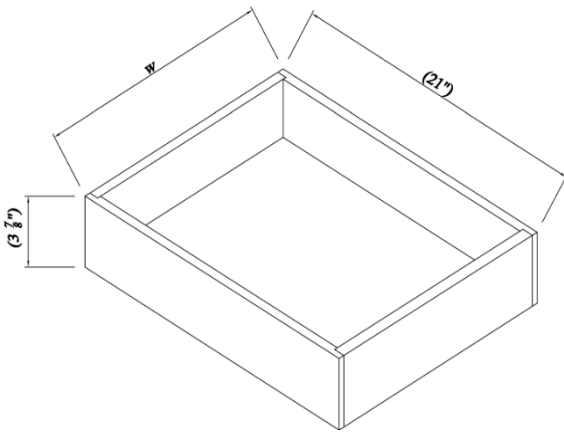

Roll-Out Drawer Inserts

Width= 18"~36"
Depth= 21"
Height= 4"

SKU	Interior dimension			Exterior dimension		
	W	D	H	W	D	H
IA-RD18S	11 11/16	19 3/4	3	12 5/8	21	3 7/8
IA-RD21S	14 5/8	19 3/4	3	15 5/8	21	3 7/8
IA-RD24S	16	19 3/4	3	16 7/8	21	3 7/8
IA-RD27S	19	19 3/4	3	19 7/8	21	3 7/8
IA-RD30S	22	19 3/4	3	22 7/8	21	3 7/8
IA-RD33S	25	19 3/4	3	25 7/8	21	3 7/8
IA-RD36S	28	19 3/4	3	28 7/8	21	3 7/8