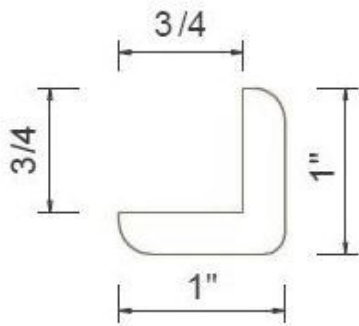

SKU	W	D	L
BAM8	3/4"	1/4"	96"

Square Light Rail Molding

SKU	W	D	L
SLRM8	1-5/8"	7/8"	96"

Traditional Light Rail Molding

SKU	W	D	L
TLR8-A	1-1/2"	2-1/4"	96"

Outside Corner Molding

SKU	H	W	D
OCM8A	1"	3/4"	1"