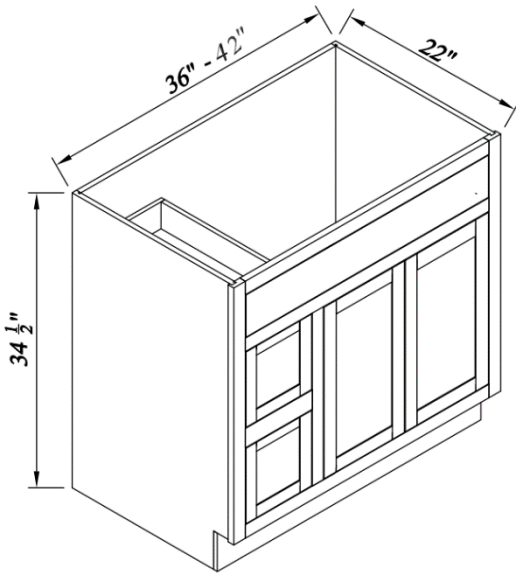

Vanity Sink Bases With 2 Drawers on the Left

Width= 36"~42"
Depth= 22"
Height= 34-1/2"

SKU	DOOR		FALSE DRAWER		L BOTTOM DRAWER	
	W	H	W	H	W	H
VA36-2DL	11"	20-2/8"	32-3/4"	4-7/8"	8-7/8"	9-2/8"
VA42-2DL	14-1/8"	20-2/8"	38-7/8"	4-7/8"	8-7/8"	9-2/8"