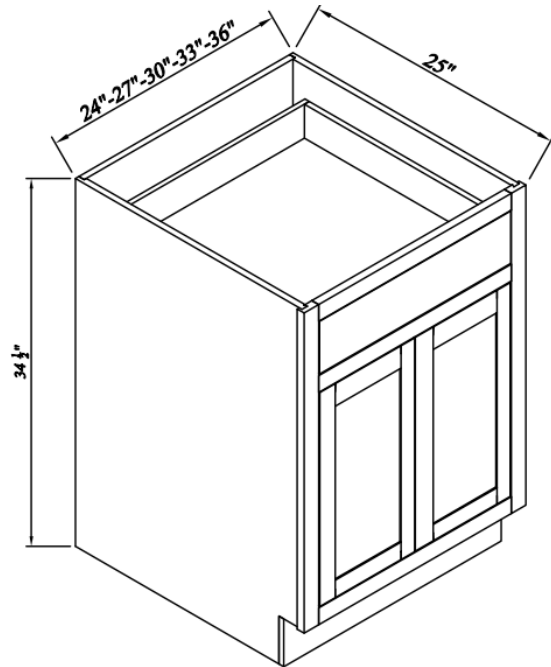

BWBK - Base Waste Basket

BSR - Base Spice Rack

TB - Tray Base

SKU Example:

IOW - **B** **30**

Cabinet Style/Color
Inset Origami White

Cabinet Width
30"
Cabinet type
Base

Single Door Single Drawer Bases

Width= 12"~21"

Depth= 25"

Height= 34-1/2"

SKU	DOOR		DRAWER FACE	
	W	H	W	H
B12	8-7/8"	20-2/8"	8-7/8"	4-7/8"
B15	11-7/8"	20-2/8"	11-7/8"	4-7/8"
B18	14-3/4"	20-2/8"	14-3/4"	4-7/8"
B21	17-3/4"	20-2/8"	17-3/4"	4-7/8"
1 Adj. Shelf; half depth				

Single Drawer Double Doors Bases

Width= 24"~36"

Depth= 25"

Height= 34-1/2"

SKU	DOOR		DRAWER FACE	
	W	H	W	H
B24	10-3/8"	20-2/8"	20-7/8"	4-7/8"
B27	11-7/8"	20-2/8"	23-7/8"	4-7/8"
B30	13-3/8"	20-2/8"	26-3/4"	4-7/8"
B33	14-3/4"	20-2/8"	29-3/4"	4-7/8"
B36	16-3/8"	20-2/8"	32-3/4"	4-7/8"
1 Adj. Shelf; half depth				