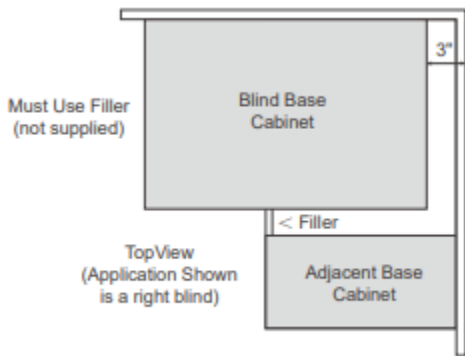

SKU	DOOR	
	W	H
B12FHD	8-7/8"	26-3/4"
B15FHD	11-7/8"	26-3/4"
B18FHD	14-3/4"	26-3/4"
B21FHD	17-3/4"	26-3/4"
1 Adj. Shelf; full depth		

Full Height Door Bases-2Doors

Width= 24"~36"
 Depth= 25"
 Height= 34-1/2"

SKU	DOOR	
	W	H
B24FHD	10-3/8"	26-3/4"
B27FHD	11-7/8"	26-3/4"
B30FHD	13-3/8"	26-3/4"
B33FHD	14-3/4"	26-3/4"
B36FHD	16-3/8"	26-3/4"
1 Adj. Shelf; full depth		

Blind Corner Bases

Width= 40"~46"

Depth= 25"

Height= 34-1/2"