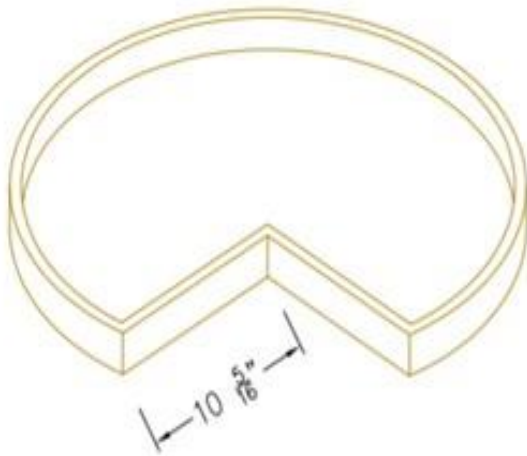

SKU	wooden spinner
	Diameter Dimension
A-BER-B	26-5/16"
2pcs per set	
Applicable with BER34 & BER37, sold separately