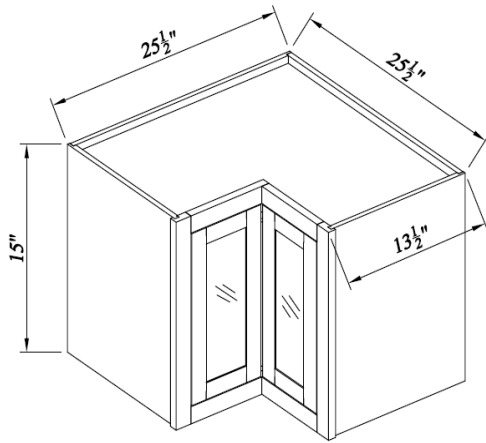

SKU	DOOR	
	W	H
B12FHD	8-7/8"	26-3/4"
B15FHD	11-7/8"	26-3/4"
B18FHD	14-3/4"	26-3/4"
B21FHD	17-3/4"	26-3/4"
1 Adj. Shelf; full depth		

Full Height Door Bases-2Doors

Width= 24"~36"
 Depth= 25"
 Height= 34-1/2"

Width= 25-1/2"
 Depth= 13-1/2"
 Height= 30"~42"

SKU	DOOR	
	W	H
WDC2530	12-6/8"	26-6/8"
WDC2536	12-6/8"	32-6/8"
WDC2542	12-6/8"	38-7/8"
30" H and 36" H Cabinets with 2 Adj. Shelves; 42" H Cabinets with 3 Adj Shelves.		

Easy Reach Wall Cabinets

Width= 25-1/2"
 Depth= 13-1/2"
 Height= 36"~42"

SKU	DOOR	
	W	H
WER2536	10-3/8"	32-6/8"
WER2542	10-3/8"	38-7/8"
36" H Cabinets with 2 Adj. Shelves; 42" H Cabinets with 3 Adj Shelves		

18" H Easy Reach Wall Cabinets

Width= 25-1/2"
 Depth= 13-1/2"
 Height= 18"

SKU	DOOR	
	W	H
WER2518	10-3/8"	14-7/8"
18" H Cabinets		

15" H Easy Reach Glass Door Wall Cabinets

Width= 25-1/2"

Depth= 13-1/2"

Height= 15"