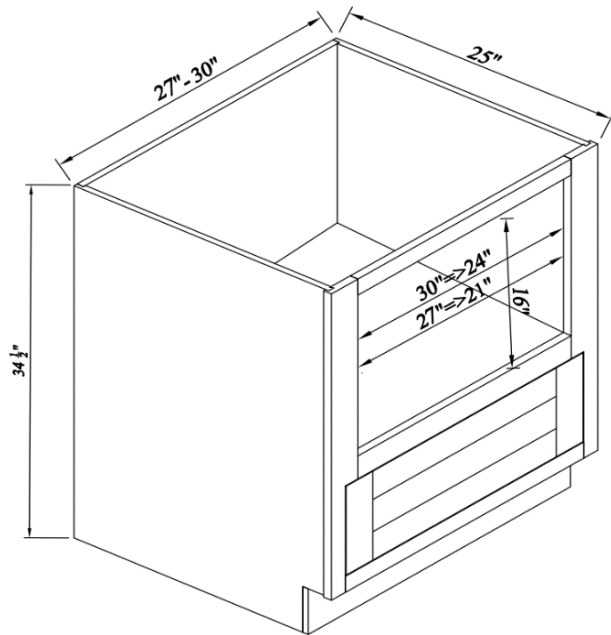

SKU	DOOR	
	W	H
B12FHD	8-7/8"	26-3/4"
B15FHD	11-7/8"	26-3/4"
B18FHD	14-3/4"	26-3/4"
B21FHD	17-3/4"	26-3/4"
1 Adj. Shelf; full depth		

Full Height Door Bases-2Doors

Width= 24"~36"
 Depth= 25"
 Height= 34-1/2"

SKU	DOOR	
	W	H
B24FHD	10-3/8"	26-3/4"
B27FHD	11-7/8"	26-3/4"
B30FHD	13-3/8"	26-3/4"
B33FHD	14-3/4"	26-3/4"
B36FHD	16-3/8"	26-3/4"
1 Adj. Shelf; full depth		

Blind Corner Bases

Width= 40"~46"

Depth= 25"

Height= 34-1/2"

SKU	DOOR		DRAWER FACE	
	W	H	W	H
BBC40	11-7/8"	20-2/8"	11-7/8"	4-7/8"
BBC43	14-3/4"	20-2/8"	14-3/4"	4-7/8"
BBC46	17-3/4"	20-2/8"	17-3/4"	4-7/8"
	MIN		MAX	
BBC40	43		46	
BBC43	46		49	
BBC46	49		52	
1 Adj. Shelf; half depth				