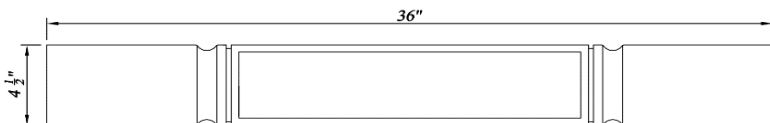

Square Decorative Leg-Large

SKU	W	D	H
SP4.5X36B	4-1/2"	4-1/2"	36"