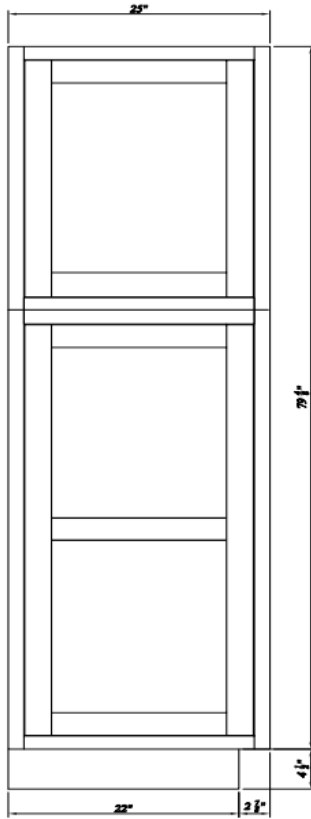

Tall Decorative Panels

SKU	Desc.	W	H
TDEP2584	Door	25"	79-1/2"
	Toe Kick	22"	2-7/8"