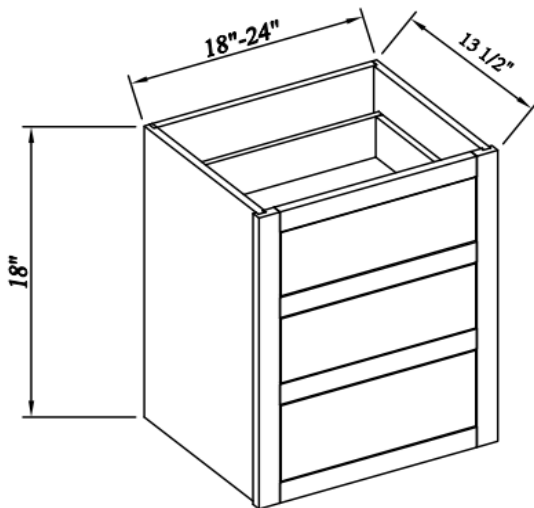

Vanity Single Sink Combo

Width= 36"~42"
Depth= 22"
Height= 34-1/2"

SKU	DOOR		MID DRAWER		SIDE DRAWER	
	W	H	W	H	W	H
VSD36	16-3/8"	20-2/8"	14-2/8"	4-7/8"	7-5/8"	4-7/8"
VSD42	19-3/8"	20-2/8"	17-7/8"	4-7/8"	8-7/8"	4-7/8"

Vanity Wall Drawer Cabinets

Width= 18"~24"
Depth= 13-1/2"
Height= 18"

SKU	DRAWER FACE	
	W	H
3DW18	14-6/8"	3-7/8"
3DW24	20-6/8"	3-7/8"

Knee Drawers

Width= 24"~36"
Depth= 22"
Height= 6"

SKU	DRAWER FACE	
	W	H
DD24A	20-3/4"	4-1/4"
DD30A	26-3/4"	4-1/4"
DD33A	29-3/4"	4-1/4"
DD36A	32-3/4"	4-1/4"