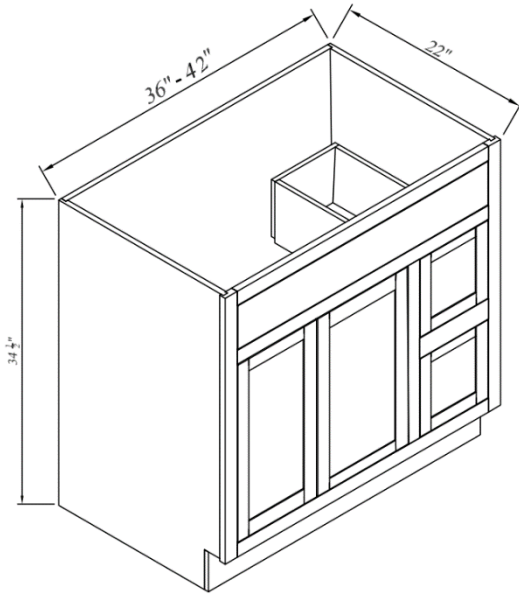

Vanity Sink Bases With 2 Drawers on the Right

Width= 36"~42"
Depth= 22"
Height= 34-1/2"

SKU	DOOR		FALSE DRAWER		R BOTTOM DRAWER	
	W	H	W	H	W	H
VA36-2DR	11"	20-2/8"	32-3/4"	4-7/8"	8-7/8"	9-2/8"
VA42-2DR	14-1/8"	20-2/8"	38-7/8"	4-7/8"	8-7/8"	9-2/8"