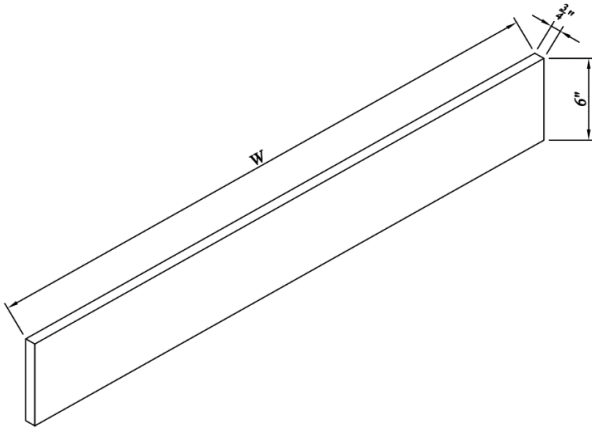

Wall Fillers

SKU	W	D	L
WF642	6"	3/4"	42"
WF696	6"	3/4"	96"