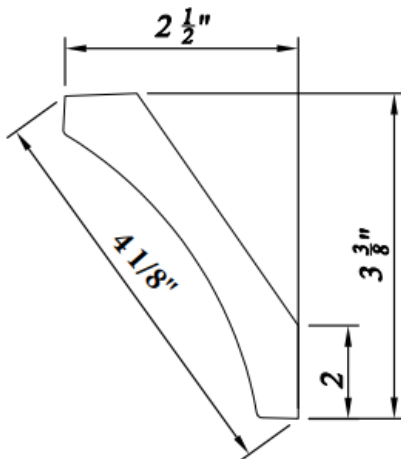

SKU	W	D	H
VAS42	42"	3/4"	6"
VAS48	48"	3/4"	6"

Square Cove Molding

SKU	W	D	L
SCM8	3-3/8"	3-3/8"	96"

Cove Molding

SKU	W	D	L
COV8	3-1/2"	3-1/2"	96"

Cove Molding

SKU	W	D	L
COV8-3	3-3/8"	2-1/2"	96"

Base Molding