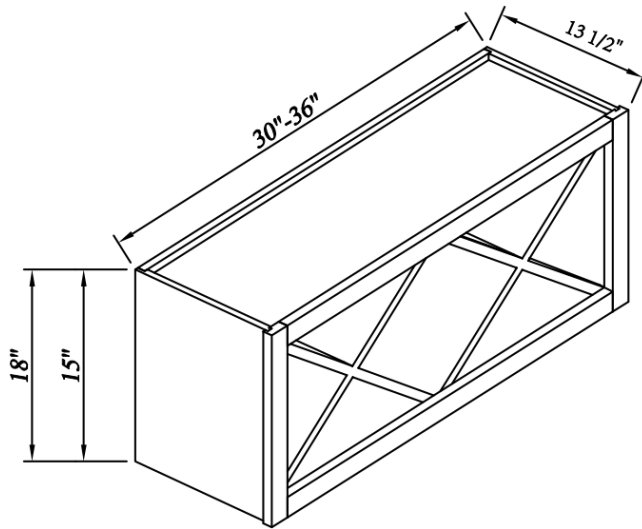

Wall Wine Rack with X Divider Cube Insert

SKU	W	D	H
WXR3015	30"	13-1/2"	15"
WXR3018	30"	13-1/2"	18"
WXR3615	36"	13-1/2"	15"
WXR3618	36"	13-1/2"	18"