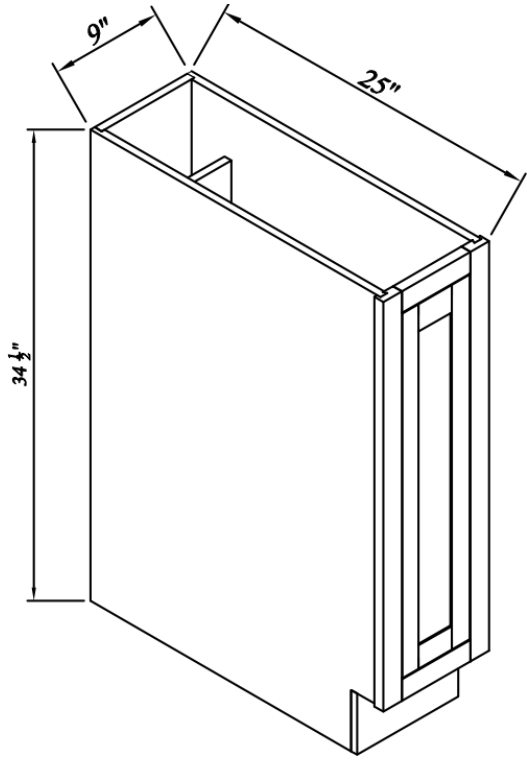

Single Drawer Double Doors Bases

Width= 24"~36"

Depth= 25"

Height= 34-1/2"

SKU	DOOR		DRAWER FACE	
	W	H	W	H
B24	10-3/8"	20-2/8"	20-7/8"	4-7/8"
B27	11-7/8"	20-2/8"	23-7/8"	4-7/8"
B30	13-3/8"	20-2/8"	26-3/4"	4-7/8"
B33	14-3/4"	20-2/8"	29-3/4"	4-7/8"
B36	16-3/8"	20-2/8"	32-3/4"	4-7/8"
1 Adj. Shelf; half depth				

Double Drawers Double Doors Bases

Width= 39"~42"

Depth= 25"

Height= 34-1/2"

SKU	DOOR		DRAWER FACE	
	W	H	W	H
B39	17-1/8"	20-2/8"	17-1/8"	4-7/8"
B42	18-1/2"	20-2/8"	18-1/2"	4-7/8"
1 Adj. Shelf; half depth				

Single Door Tray Base

Width= 9"

Depth= 25"

Height= 34-1/2"

SKU	DOOR	
	W	H
TB09	5-7/8"	26-7/8"
1 Adj. Shelf; half depth		

Base Spice Rack

Width= 9"
 Depth= 25"
 Height= 34-1/2"

SKU	DRAWER FACE	
	W	H
BSR09S	5-7/8"	26-7/8"
SOFT-CLOSE		