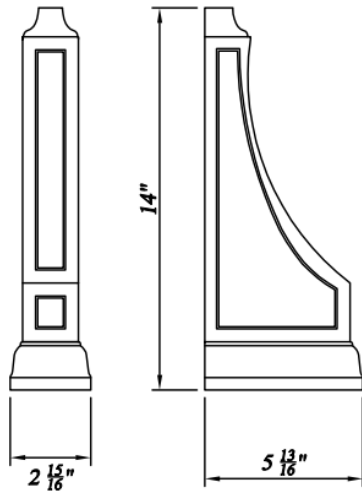

Double Doors Wall Pantries

Width= 24"~36"
 Depth= 25"
 Height= 84"~96"

SKU	TOP DOOR		BOTTOM DOOR	
	W	H	W	H
WP248425	10-3/8"	26-3/8"	10-3/8"	46-3/8"
WP249025	10-3/8"	32-6/8"	10-3/8"	46-3/8"
WP249625	10-3/8"	38-7/8"	10-3/8"	46-3/8"
WP308425	13-3/8"	26-6/8"	13-3/8"	46-3/8"
WP309025	13-3/8"	32-6/8"	13-3/8"	46-3/8"
WP309625	13-3/8"	38-7/8"	13-3/8"	46-3/8"
WP368425	16-3/8"	26-6/8"	16-3/8"	46-3/8"
WP369025	16-3/8"	32-6/8"	16-3/8"	46-3/8"
WP369625	16-3/8"	38-7/8"	16-3/8"	46-3/8"
4 Adj. Shelves; 3 at the Bottom, 1 at the Top				

Roll-Out Drawer Inserts

Width= 18"~36"
 Depth= 21"
 Height= 4"

SKU	Interior dimension			Exterior dimension		
	W	D	H	W	D	H
IA-RD18S	11 11/16	19 3/4	3	12 5/8	21	3 7/8
IA-RD21S	14 5/8	19 3/4	3	15 5/8	21	3 7/8
IA-RD24S	16	19 3/4	3	16 7/8	21	3 7/8
IA-RD27S	19	19 3/4	3	19 7/8	21	3 7/8
IA-RD30S	22	19 3/4	3	22 7/8	21	3 7/8
IA-RD33S	25	19 3/4	3	25 7/8	21	3 7/8
IA-RD36S	28	19 3/4	3	28 7/8	21	3 7/8

SKU	W	D	H
RRP9625	25"	3"	96"
RRP9625A	25"	1-1/2"	96"

Dishwasher Return End Panel

SKU	Desc.	W	D	H
DWR	Panel	25"	1/2"	34-1/2"
	Filler	3"	1/2"	34-1/2"

Corbel-Small

SKU	W	D	H
SBS9X9X3	9"	3"	9"

Modern Corbel

SKU	W	D	H
SBS13X9B	5-13/16"	2-15/16"	14"