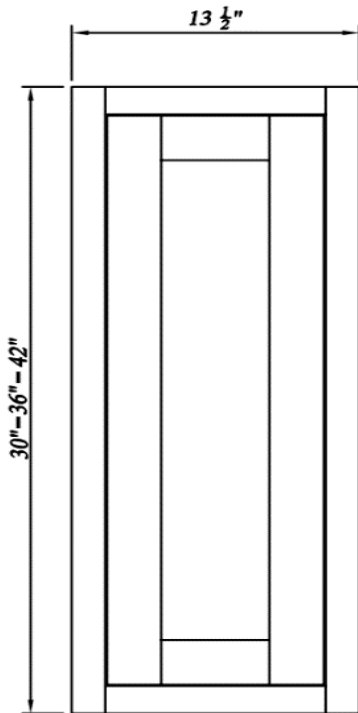

13" W Wall Decorative Panels

SKU	W	H
WFD1330	13-1/2"	30"
WFD1336	13-1/2"	36"
WFD1342	13-1/2"	42"