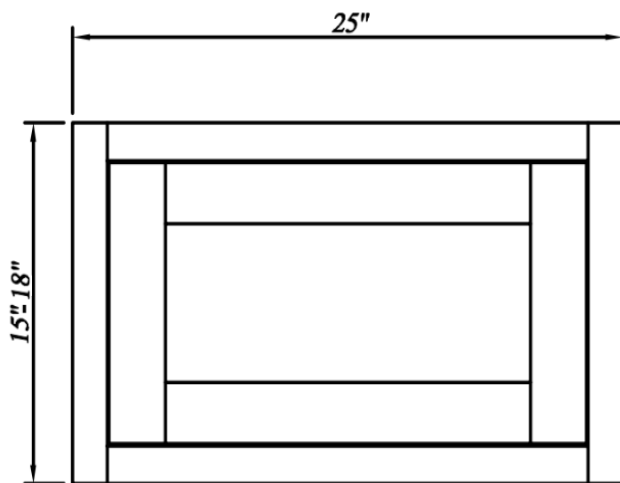

25" W Wall Decorative Panels

SKU	W	H
WFD2515	25"	15"
WFD2518	25"	18"