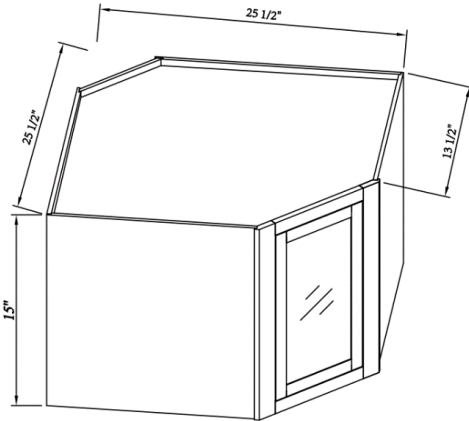

Glass Door Wall Diagonal Corner Cabinet

Width= 25-1/2"

Depth= 13-1/2"

Height= 15"

SKU	DOOR		GLASS INSERT 5mm	
	W	H	W	L
WDC2515GD	12-6/8"	11-7/8"	10-4/8"	7-6/8"
1 Glass Insert included