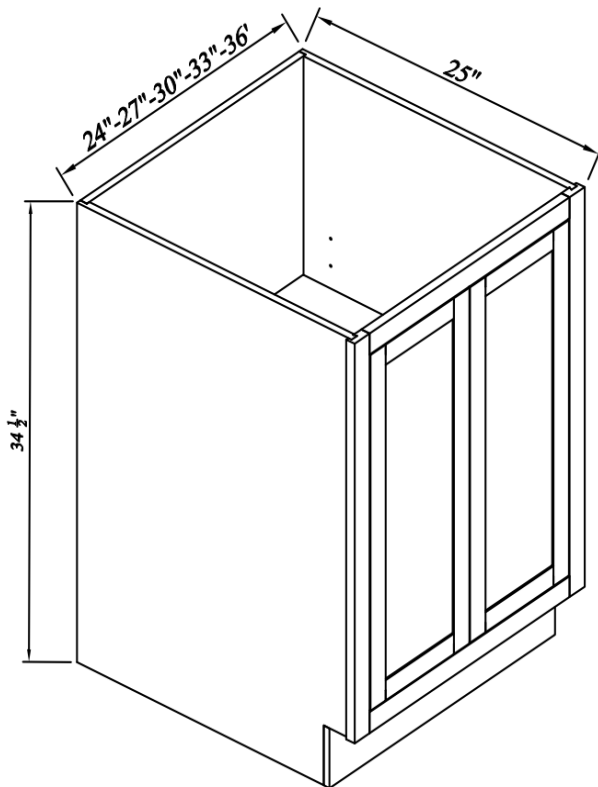

Double Drawers Double Doors Bases

Width= 39"~42"

Depth= 25"

Height= 34-1/2"

SKU	DOOR		DRAWER FACE	
	W	H	W	H
B39	17-1/8"	20-2/8"	17-1/8"	4-7/8"
B42	18-1/2"	20-2/8"	18-1/2"	4-7/8"
1 Adj. Shelf; half depth				

Single Door Tray Base

Width= 9"

Depth= 25"

Height= 34-1/2"

SKU	DOOR	
	W	H
TB09	5-7/8"	26-7/8"
1 Adj. Shelf; half depth		

Base Spice Rack

Width= 9"
 Depth= 25"
 Height= 34-1/2"

SKU	DRAWER FACE	
	W	H
BSR09S	5-7/8"	26-7/8"
SOFT-CLOSE		

Base Waste Basket Cabinet-2Bins

Width= 18"
 Depth= 25"
 Height= 34-1/2"

SKU	DOOR		DRAWER FACE	
	W	H	W	H
BWBK18-2A	14-3/4"	20-2/8"	14-3/4"	4-7/8"
2 Trash Cans included				

Full Height Door Bases-1Door

Width= 12"~21"
 Depth= 25"
 Height= 34-1/2"

SKU	DOOR	
	W	H
B12FHD	8-7/8"	26-3/4"
B15FHD	11-7/8"	26-3/4"
B18FHD	14-3/4"	26-3/4"
B21FHD	17-3/4"	26-3/4"
1 Adj. Shelf; full depth		

Full Height Door Bases-2Doors

Width= 24"~36"
 Depth= 25"
 Height= 34-1/2"