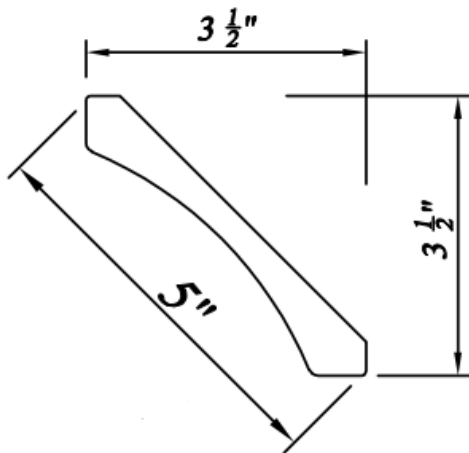

Cove Molding

SKU	W	D	L
COV8	3-1/2"	3-1/2"	96"