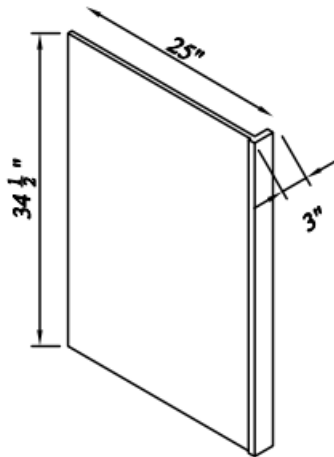

Dishwasher Return End Panel

SKU	Desc.	W	D	H
DWR	Panel	25"	1/2"	34-1/2"
	Filler	3"	1/2"	34-1/2"