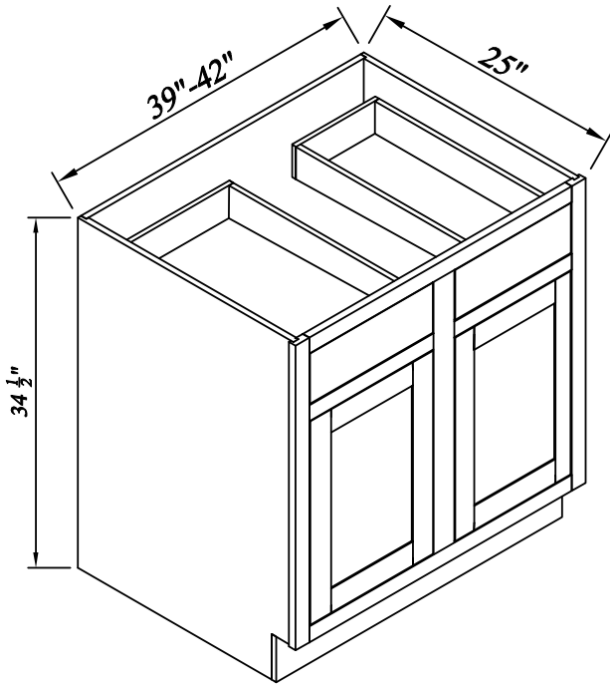

Width= 12"~21"

Depth= 25"

Height= 34-1/2"

SKU	DOOR		DRAWER FACE	
	W	H	W	H
B12	8-7/8"	20-2/8"	8-7/8"	4-7/8"
B15	11-7/8"	20-2/8"	11-7/8"	4-7/8"
B18	14-3/4"	20-2/8"	14-3/4"	4-7/8"
B21	17-3/4"	20-2/8"	17-3/4"	4-7/8"
1 Adj. Shelf; half depth				

Single Drawer Double Doors Bases

Width= 24"~36"

Depth= 25"

Height= 34-1/2"

SKU	DOOR		DRAWER FACE	
	W	H	W	H
B24	10-3/8"	20-2/8"	20-7/8"	4-7/8"
B27	11-7/8"	20-2/8"	23-7/8"	4-7/8"
B30	13-3/8"	20-2/8"	26-3/4"	4-7/8"
B33	14-3/4"	20-2/8"	29-3/4"	4-7/8"
B36	16-3/8"	20-2/8"	32-3/4"	4-7/8"
1 Adj. Shelf; half depth				

Double Drawers Double Doors Bases

Width= 39"~42"

Depth= 25"

Height= 34-1/2"

SKU	DOOR		DRAWER FACE	
	W	H	W	H
B39	17-1/8"	20-2/8"	17-1/8"	4-7/8"
B42	18-1/2"	20-2/8"	18-1/2"	4-7/8"
1 Adj. Shelf; half depth				

Single Door Tray Base

Width= 9"

Depth= 25"

Height= 34-1/2"

SKU	DOOR	
	W	H
TB09	5-7/8"	26-7/8"
1 Adj. Shelf; half depth		

Base Spice Rack

Width= 9"
 Depth= 25"
 Height= 34-1/2"

SKU	DRAWER FACE	
	W	H
BSR09S	5-7/8"	26-7/8"
SOFT-CLOSE		