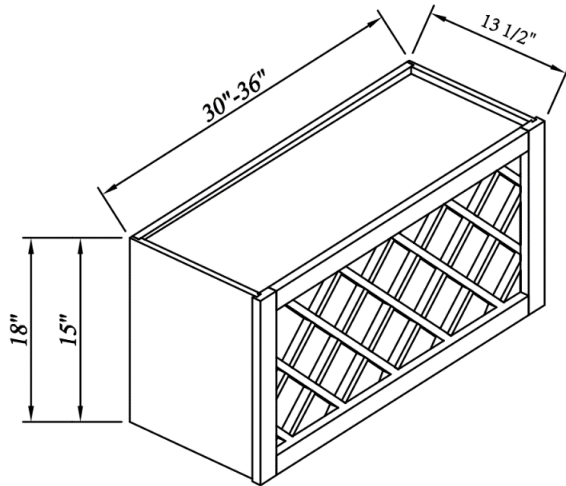

Wall Wine Rack with Lattice Panels

SKU	W	D	H
WR3015	30"	13-1/2"	15"
WR3018	30"	13-1/2"	18"
WR3615	36"	13-1/2"	15"
WR3618	36"	13-1/2"	18"