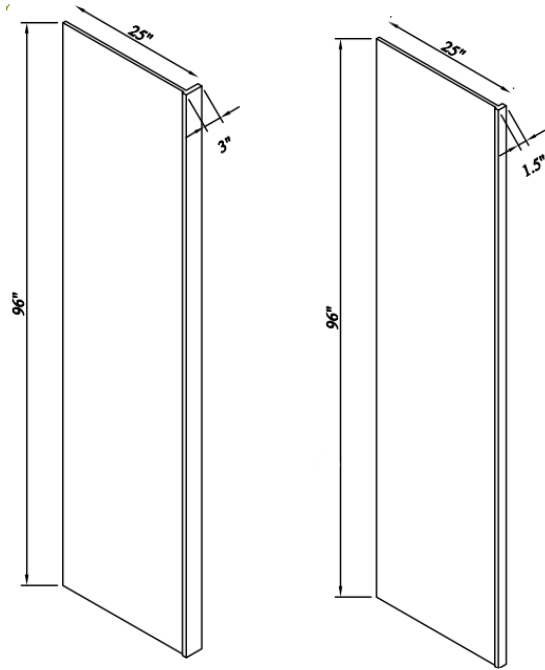

Refrigerator End Panels

SKU	W	D	H
RRP9625	25"	3"	96"
RRP9625A	25"	1-1/2"	96"