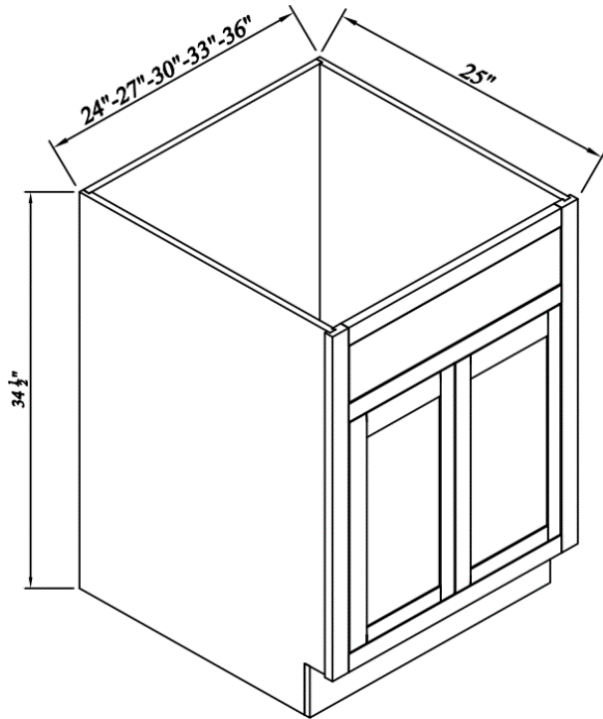

Two Drawer Bases

Width= 24"~30"

Depth= 25"

Height= 34-1/2"

SKU	DRAWER	
	W	H
DB24-2	20-7/8"	12-5/8"
DB30-2	26-3/4"	12-5/8"

Sink Bases-2 Doors 1 False Drawer

Width= 24"~36"
 Depth= 25"
 Height= 34-1/2"

SKU	DOOR		FALSE DRAWER	
	W	H	W	H
SB24	10-3/8"	20-2/8"	20-7/8"	4-7/8"
SB27	11-7/8"	20-2/8"	23-7/8"	4-7/8"
SB30	13-3/8"	20-2/8"	26-3/4"	4-7/8"
SB33	14-3/4"	20-2/8"	29-3/4"	4-7/8"
SB36	16-3/8"	20-2/8"	32-3/4"	4-7/8"
No Shelf				