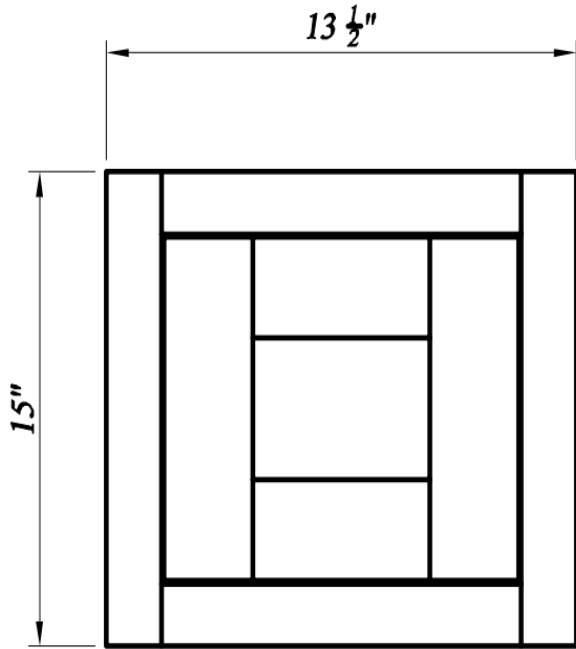

Wall Decorative Door Panel/Sample Doors