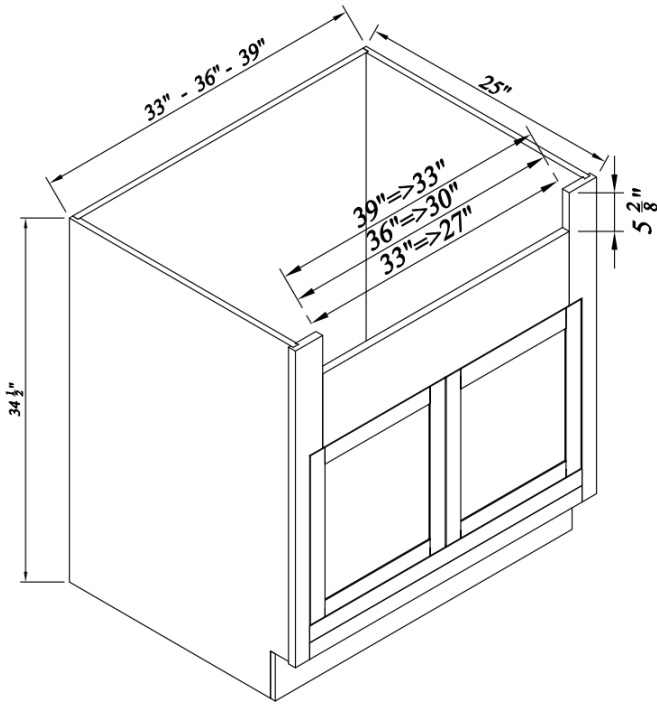

Microwave Bases

Width= 27"~30"

Depth= 25"

Height= 34-1/2"

SKU	DRAWER FACE	
	W	H
BM27A	23-7/8"	6-3/4"
BM30A	26-3/4"	6-3/4"
Opening Dim: BM27A: 21"W*16"H BM30A: 24"W*16"H		

Farm Sink Bases

Width= 33"~39"
 Depth= 25"
 Height= 34-1/2"

SKU	DOOR	
	W	H
FSB33	14-7/8"	16-1/8"
FSB36	16-3/8"	16-1/8"
FSB39	17-7/8"	16-1/8"
No Shelf		

34"W Lazy Susan Base

Width= 34"
 Depth= 25"
 Height= 34-1/2"

SKU	DOOR	
	W	H
BER34	7-3/8"	26-3/4"
1 Adj. Shelf		
Applicable with BER-B wooden spinner, sold separately		