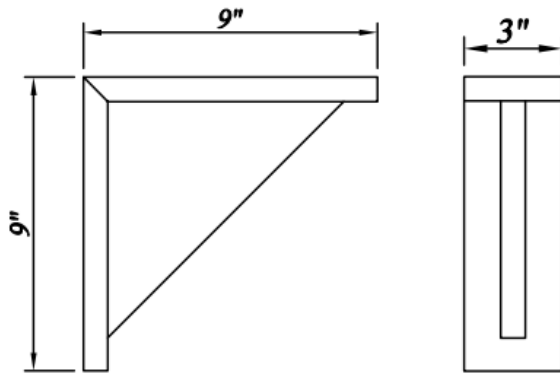

Corbel-Small

SKU	W	D	H
SBS9X9X3	9"	3"	9"