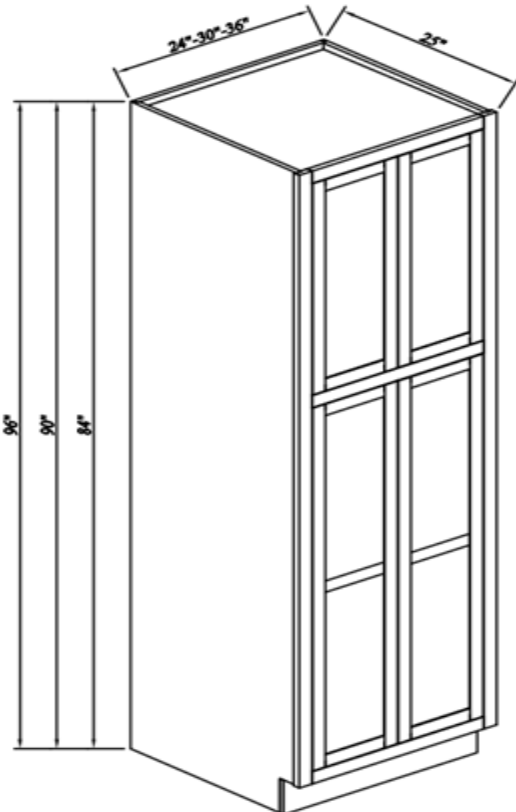

Cabinet Height
18"

Single Door Wall Pantries

Width= 18"
 Depth= 25"
 Height= 84"~96"

SKU	TOP DOOR		BOTTOM DOOR	
	W	H	W	H
WP188425	14-3/4"	26-3/4"	14-3/4"	46-3/8"
WP189025	14-3/4"	32-3/4"	14-3/4"	46-3/8"
WP189625	14-3/4"	38-7/8"	14-3/4"	46-3/8"
4 Adj. Shelves; 3 at the Bottom, 1 at the Top				

Double Doors Wall Pantries

Width= 24"~36"
 Depth= 25"
 Height= 84"~96"

SKU	TOP DOOR		BOTTOM DOOR	
	W	H	W	H
WP248425	10-3/8"	26-3/8"	10-3/8"	46-3/8"
WP249025	10-3/8"	32-6/8"	10-3/8"	46-3/8"
WP249625	10-3/8"	38-7/8"	10-3/8"	46-3/8"
WP308425	13-3/8"	26-6/8"	13-3/8"	46-3/8"
WP309025	13-3/8"	32-6/8"	13-3/8"	46-3/8"
WP309625	13-3/8"	38-7/8"	13-3/8"	46-3/8"
WP368425	16-3/8"	26-6/8"	16-3/8"	46-3/8"
WP369025	16-3/8"	32-6/8"	16-3/8"	46-3/8"
WP369625	16-3/8"	38-7/8"	16-3/8"	46-3/8"
4 Adj. Shelves; 3 at the Bottom, 1 at the Top				