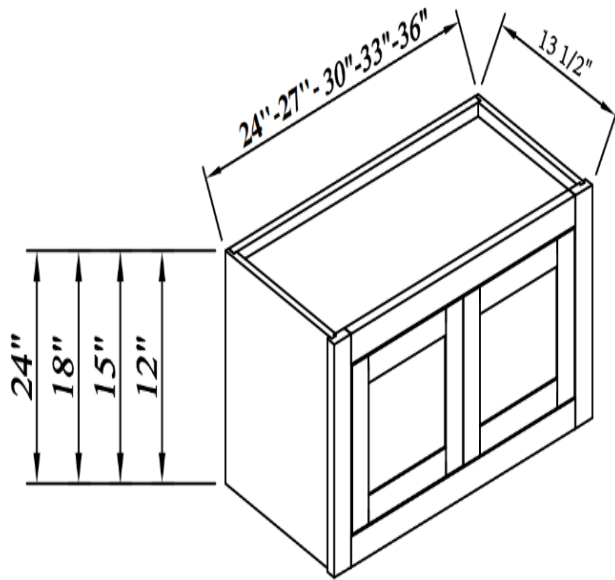

Width= 12"~21"

Depth= 25"

Height= 34-1/2"

SKU	DOOR		DRAWER FACE	
	W	H	W	H
B12	8-7/8"	20-2/8"	8-7/8"	4-7/8"
B15	11-7/8"	20-2/8"	11-7/8"	4-7/8"
B18	14-3/4"	20-2/8"	14-3/4"	4-7/8"
B21	17-3/4"	20-2/8"	17-3/4"	4-7/8"
1 Adj. Shelf; half depth				

Single Drawer Double Doors Bases

Width= 24"~36"

Depth= 25"

Height= 34-1/2"

SKU	DOOR		DRAWER FACE	
	W	H	W	H
B24	10-3/8"	20-2/8"	20-7/8"	4-7/8"
B27	11-7/8"	20-2/8"	23-7/8"	4-7/8"
B30	13-3/8"	20-2/8"	26-3/4"	4-7/8"
B33	14-3/4"	20-2/8"	29-3/4"	4-7/8"
B36	16-3/8"	20-2/8"	32-3/4"	4-7/8"
1 Adj. Shelf; half depth				

30" H and 36" H Cabinets with 2 Adj. Shelves;
42" H Cabinets with 3 Adj. Shelves

25" D Double Doors Wall Cabinets

Width= 36"

Depth= 25"

Height= 12"~18"

SKU	DOOR	
	W	H
W361225	16-3/8"	8-7/8"
W361825	16-3/8"	14-7/8"