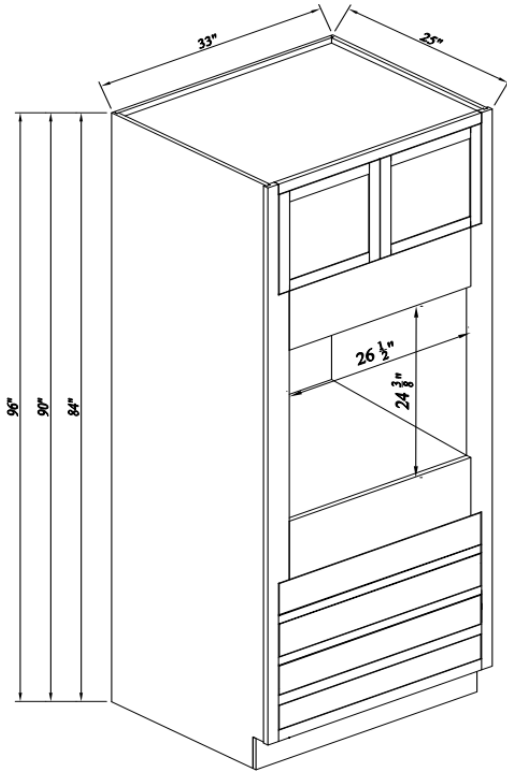

Cabinet Height
18"

Single Door Wall Pantries

Width= 18"
 Depth= 25"
 Height= 84"~96"

SKU	TOP DOOR		BOTTOM DOOR	
	W	H	W	H
WP188425	14-3/4"	26-3/4"	14-3/4"	46-3/8"
WP189025	14-3/4"	32-3/4"	14-3/4"	46-3/8"
WP189625	14-3/4"	38-7/8"	14-3/4"	46-3/8"
4 Adj. Shelves; 3 at the Bottom, 1 at the Top				

Double Doors Wall Pantries

Width= 24"~36"
 Depth= 25"
 Height= 84"~96"

SKU	TOP DOOR		BOTTOM DOOR	
	W	H	W	H
WP248425	10-3/8"	26-3/8"	10-3/8"	46-3/8"
WP249025	10-3/8"	32-6/8"	10-3/8"	46-3/8"
WP249625	10-3/8"	38-7/8"	10-3/8"	46-3/8"
WP308425	13-3/8"	26-6/8"	13-3/8"	46-3/8"
WP309025	13-3/8"	32-6/8"	13-3/8"	46-3/8"
WP309625	13-3/8"	38-7/8"	13-3/8"	46-3/8"
WP368425	16-3/8"	26-6/8"	16-3/8"	46-3/8"
WP369025	16-3/8"	32-6/8"	16-3/8"	46-3/8"
WP369625	16-3/8"	38-7/8"	16-3/8"	46-3/8"
4 Adj. Shelves; 3 at the Bottom, 1 at the Top				