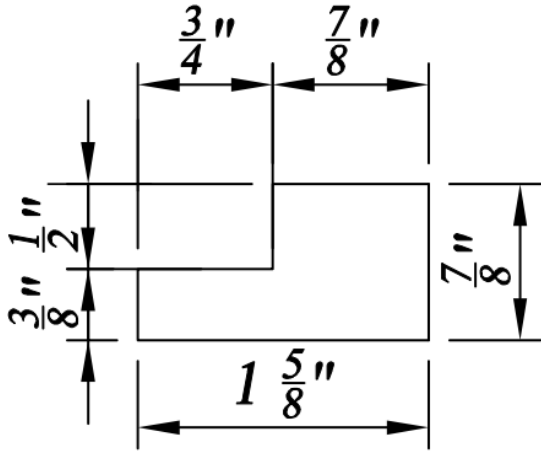

SKU	W	D	L
BAM8	3/4"	1/4"	96"

Square Light Rail Molding

SKU	W	D	L
SLRM8	1-5/8"	7/8"	96"

Traditional Light Rail Molding

SKU	W	D	L
TLR8-A	1-1/2"	2-1/4"	96"

Outside Corner Molding

SKU	H	W	D
OCM8A	1"	3/4"	1"