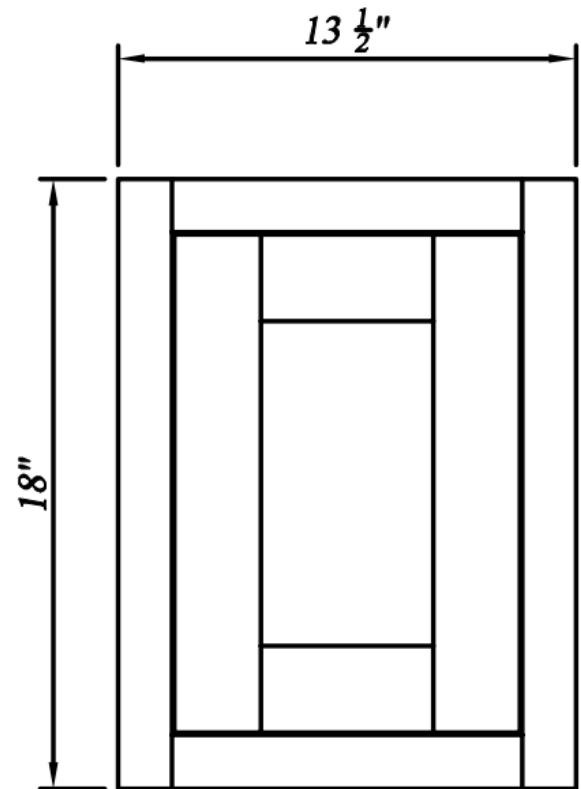

SKU	W	H
WFD1315	13-1/2"	15"

SKU	W	H
WFD1318	13-1/2"	18"