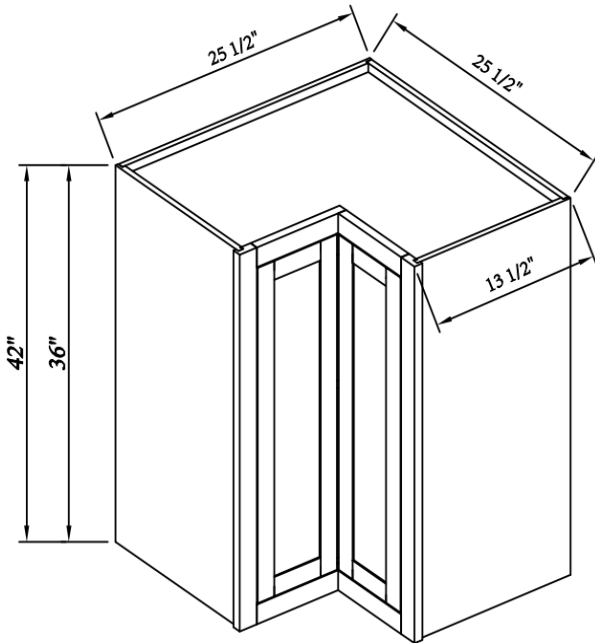

Easy Reach Wall Cabinets

Width= 25-1/2"
Depth= 13-1/2"
Height= 36"~42"

SKU	DOOR	
	W	H
WER2536	10-3/8"	32-6/8"
WER2542	10-3/8"	38-7/8"
36" H Cabinets with 2 Adj. Shelves; 42" H Cabinets with 3 Adj Shelves