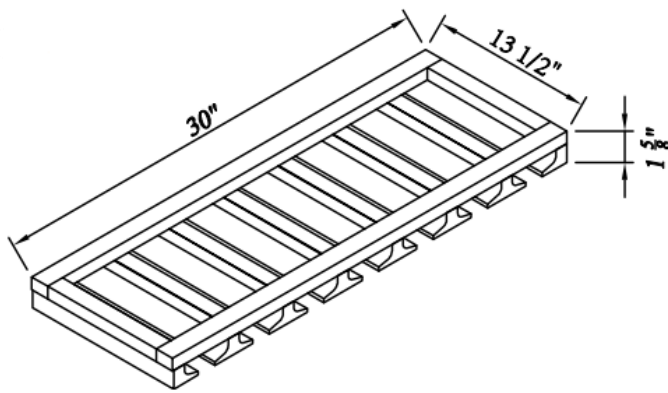

Wall Glass Hangers

SKU	W	D	H
GR30	30"	13-1/2"	1-5/8"