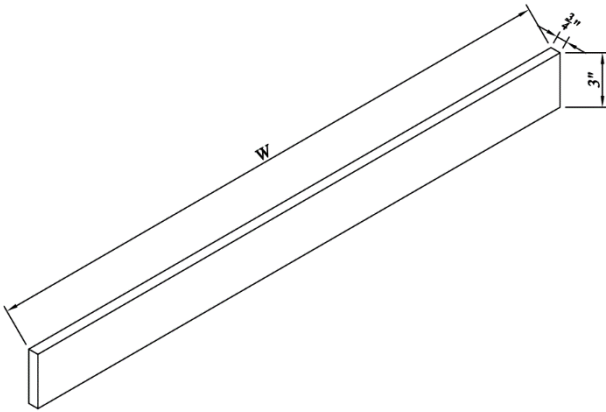

Wall Fillers

SKU	W	D	L
WF342	3"	3/4"	42"
WF396	3"	3/4"	96"