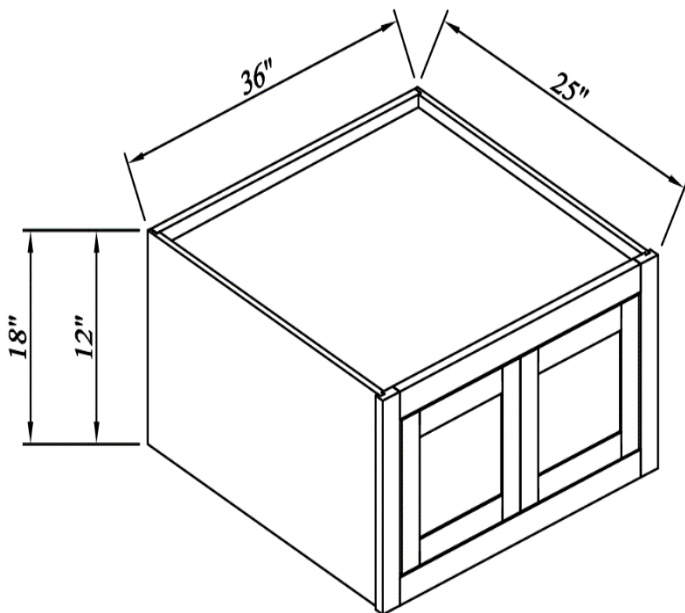

25" D Double Doors Wall Cabinets

Width= 36"

Depth= 25"

Height= 12"~18"

SKU	DOOR	
	W	H
W361225	16-3/8"	8-7/8"
W361825	16-3/8"	14-7/8"