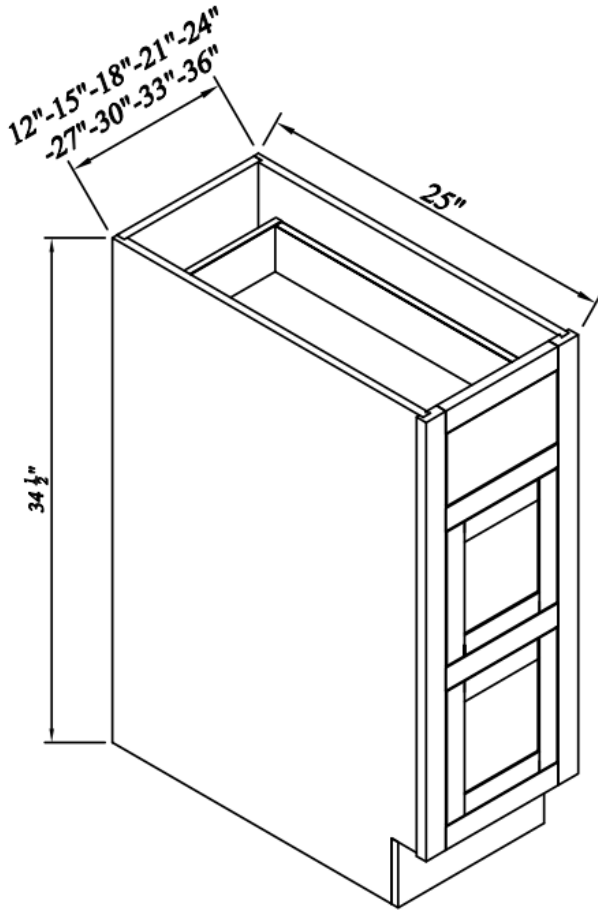

Three Drawer Bases

Width= 12"~36"

Depth= 25"

Height= 34-1/2"

SKU	TOP DRAWER FACE		BOTTOM DRAWER FACE	
	W	H	W	H
DB12-3	8-7/8"	4-7/8"	8-7/8"	9-2/8"
DB15-3	11-7/8"	4-7/8"	11-7/8"	9-2/8"
DB18-3	14-3/4"	4-7/8"	14-3/4"	9-2/8"
DB21-3	17-3/4"	4-7/8"	17-3/4"	9-2/8"
DB24-3	20-7/8"	4-7/8"	20-7/8"	9-2/8"
DB27-3	23-7/8"	4-7/8"	23-7/8"	9-2/8"
DB30-3	26-3/4"	4-7/8"	26-3/4"	9-2/8"
DB33-3	29-3/4"	4-7/8"	29-3/4"	9-2/8"
DB36-3	32-3/4"	4-7/8"	32-3/4"	9-2/8"