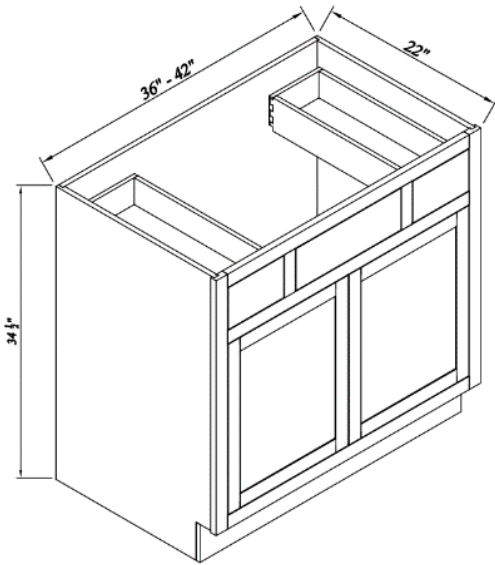

Vanity Single Sink Combo

Width= 36"~42"
Depth= 22"
Height= 34-1/2"

SKU	DOOR		MID DRAWER		SIDE DRAWER	
	W	H	W	H	W	H
VSD36	16-3/8"	20-2/8"	14-2/8"	4-7/8"	7-5/8"	4-7/8"
VSD42	19-3/8"	20-2/8"	17-7/8"	4-7/8"	8-7/8"	4-7/8"