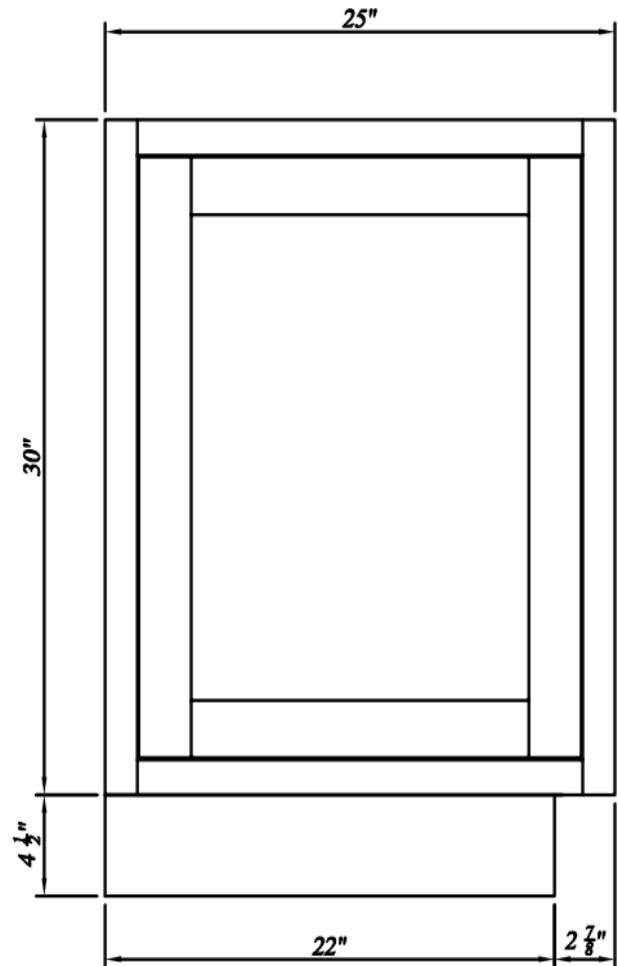

DECOR, MOLDING & FILLERS

Base Decorative Panels

SKU	Desc.	W	H
BDD22A	Door	22"	30"
	Toe Kick	19"	4-1/2"

SKU	Desc.	W	H
BDD25A	Door	25"	30"
	Toe Kick	22"	4-1/2"