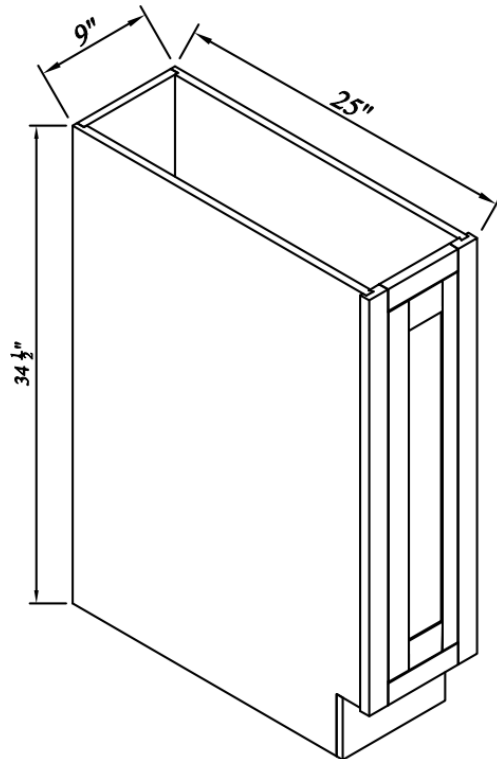

Width= 12"~21"

Depth= 25"

Height= 34-1/2"

SKU	DOOR		DRAWER FACE	
	W	H	W	H
B12	8-7/8"	20-2/8"	8-7/8"	4-7/8"
B15	11-7/8"	20-2/8"	11-7/8"	4-7/8"
B18	14-3/4"	20-2/8"	14-3/4"	4-7/8"
B21	17-3/4"	20-2/8"	17-3/4"	4-7/8"
1 Adj. Shelf; half depth				

Single Drawer Double Doors Bases

Width= 24"~36"

Depth= 25"

Height= 34-1/2"

SKU	DOOR		DRAWER FACE	
	W	H	W	H
B24	10-3/8"	20-2/8"	20-7/8"	4-7/8"
B27	11-7/8"	20-2/8"	23-7/8"	4-7/8"
B30	13-3/8"	20-2/8"	26-3/4"	4-7/8"
B33	14-3/4"	20-2/8"	29-3/4"	4-7/8"
B36	16-3/8"	20-2/8"	32-3/4"	4-7/8"
1 Adj. Shelf; half depth				

Double Drawers Double Doors Bases

Width= 39"~42"

Depth= 25"

Height= 34-1/2"

SKU	DOOR		DRAWER FACE	
	W	H	W	H
B39	17-1/8"	20-2/8"	17-1/8"	4-7/8"
B42	18-1/2"	20-2/8"	18-1/2"	4-7/8"
1 Adj. Shelf; half depth				

Single Door Tray Base

Width= 9"

Depth= 25"

Height= 34-1/2"

SKU	DOOR	
	W	H
TB09	5-7/8"	26-7/8"
1 Adj. Shelf; half depth		

Base Spice Rack

Width= 9"
 Depth= 25"
 Height= 34-1/2"

SKU	DRAWER FACE	
	W	H
BSR09S	5-7/8"	26-7/8"
SOFT-CLOSE		