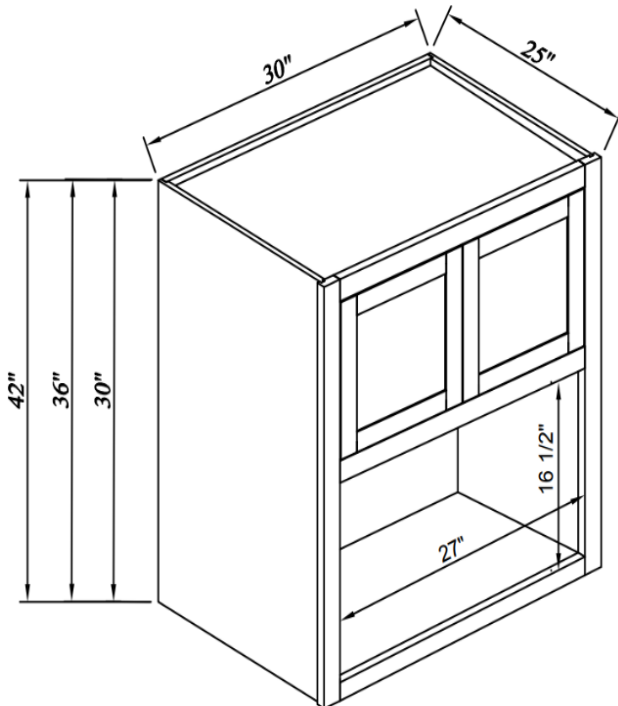

Width= 12"~21"

Depth= 25"

Height= 34-1/2"

SKU	DOOR		DRAWER FACE	
	W	H	W	H
B12	8-7/8"	20-2/8"	8-7/8"	4-7/8"
B15	11-7/8"	20-2/8"	11-7/8"	4-7/8"
B18	14-3/4"	20-2/8"	14-3/4"	4-7/8"
B21	17-3/4"	20-2/8"	17-3/4"	4-7/8"
1 Adj. Shelf; half depth				

Single Drawer Double Doors Bases

Width= 24"~36"

Depth= 25"

Height= 34-1/2"

SKU	DOOR		DRAWER FACE	
	W	H	W	H
B24	10-3/8"	20-2/8"	20-7/8"	4-7/8"
B27	11-7/8"	20-2/8"	23-7/8"	4-7/8"
B30	13-3/8"	20-2/8"	26-3/4"	4-7/8"
B33	14-3/4"	20-2/8"	29-3/4"	4-7/8"
B36	16-3/8"	20-2/8"	32-3/4"	4-7/8"
1 Adj. Shelf; half depth				

25" D Double Doors Wall Cabinets

Width= 36"
 Depth= 25"
 Height= 24"

SKU	DOOR	
	W	H
W362425	16-3/8"	20-7/8"
1 Adj Shelf		

25"D Double Doors Wall Cabinets

Width= 30"~33"
 Depth= 25"
 Height= 18"~24"

SKU	DOOR	
	W	H
W301825	13-3/8"	14-7/8"
W331825	14-7/8"	14-7/8"
W302425	13-3/8"	20-7/8"
W332425	14-3/8"	20-7/8"
1 Adj Shelf		

Wall Microwave Open Shelf

Width= 30"
 Depth= 25"
 Height= 30~42"

SKU	DOOR	
	W	H
WM303025	13-3/8"	8-7/8"
WM303625	13-3/8"	14-7/8"
WM304225	13-3/8"	20-7/8"
Opening Dim: 27"W*16-1/2"H		

Blind Corner Wall Cabinets