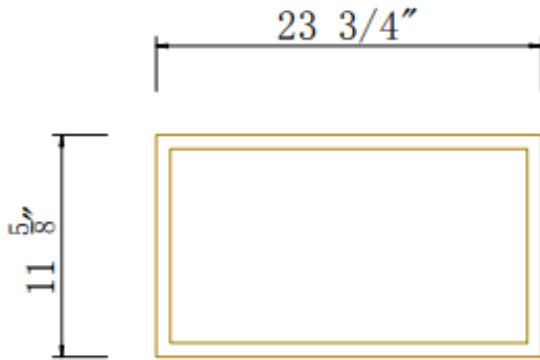

24" W Wall Decorative Panels

SKU	W	H	D
WFD2412	23-3/4"	11-5/8"	3/4"