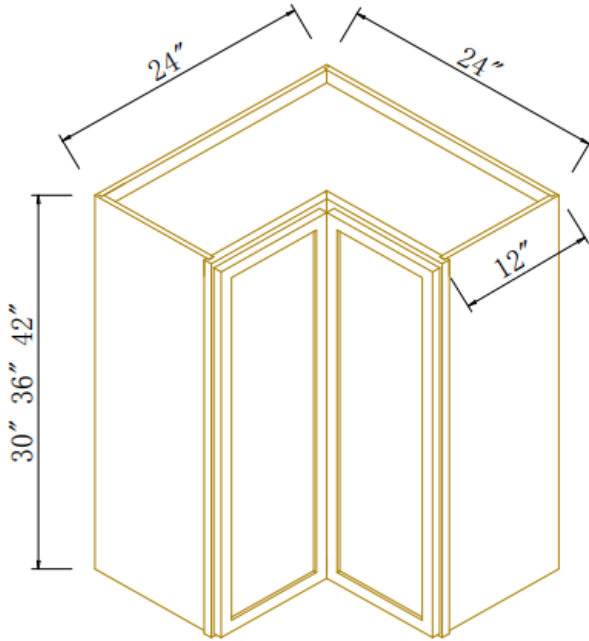

### Diagonal Corner Wall Cabinet

Width= 24"  
 Depth= 12"  
 Height= 12" ~ 18"

SKU	DOOR	
	W	H
WDC2412	15-3/8"	11-5/8"
WDC2418	15-3/8"	17-5/8"

### Diagonal Corner Wall Cabinets

Width= 24"  
 Depth=12"  
 Height= 30"~42"

SKU	DOOR	
	W	H
WDC2430	15-3/8"	29-5/8"
WDC2436	15-3/8"	35-5/8"
WDC2442	15-3/8"	41-5/8"
Note: 30" H and 36" H cabinets with 2 Adj. Shelves; 42" H cabinets with 3 Adj Shelves.		