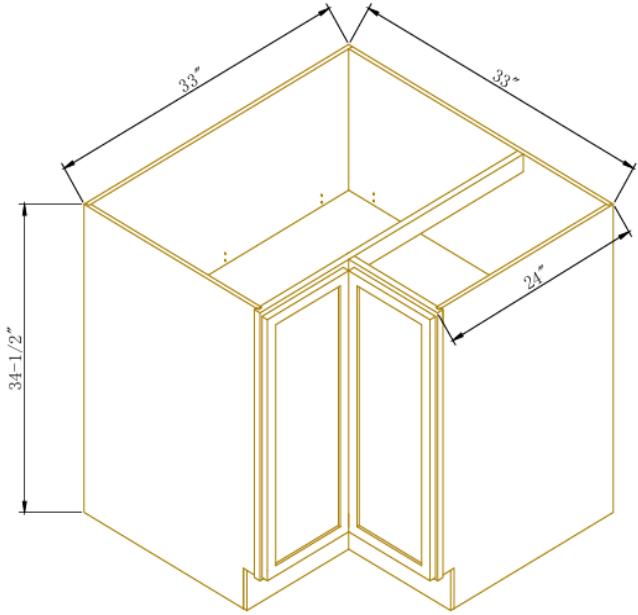

## Full Height Door Bases-2Doors

Width= 24"~36"  
 Depth= 24"  
 Height= 34-1/2"

SKU	DOOR	
	W	H
B24FHD	11-3/4"	29-5/8"
B27FHD	13-1/4"	29-5/8"
B30FHD	14-3/4"	29-5/8"
B33FHD	16-1/4"	29-5/8"
B36FHD	17-3/4"	29-5/8"

## Microwave Bases

Width= 30"

Depth= 24"

Height= 34-1/2"

SKU	DRAWER FACE	
	W	H
BM30A	29-5/8"	9"
Opening Dim: BM30A: 24"W*16"H		

### 33" W Easy Reach Cabinet

Width= 33"  
 Depth= 24"  
 Height= 34-1/2"

SKU	DOOR	
	W	H
BER33	7-1/4"	29-5/8"
1 Adj. Shelf		
Applicable with BER-B wooden spinner, sold separately		

### 36" W Easy Reach Cabinet

Width= 36"  
 Depth= 24"  
 Height= 34-1/2"

SKU	DOOR	
	W	H
BER36	10-1/4"	29-5/8"
1 Adj. Shelf		
Applicable with BER-B wooden spinner, sold separately		