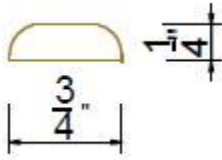

Batten Molding

SKU	W	D	L
BAM8	3/4"	1/4"	96"