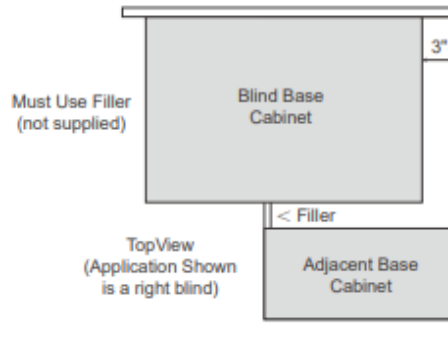

## Base Blind Corner Cabinet

Width= 36" ~42"

Depth= 24"

Height= 34-1/2"

SKU	DOOR		DRAWER FACE	
	W	H	W	H
BBC36	11-5/8"	22-1/4"	11-5/8"	7-1/4"
BBC39	14-5/8"	22-1/4"	14-5/8"	7-1/4"
BBC42	17-5/8"	22-1/4"	17-5/8"	7-1/4"
1 Adj. Shelf				