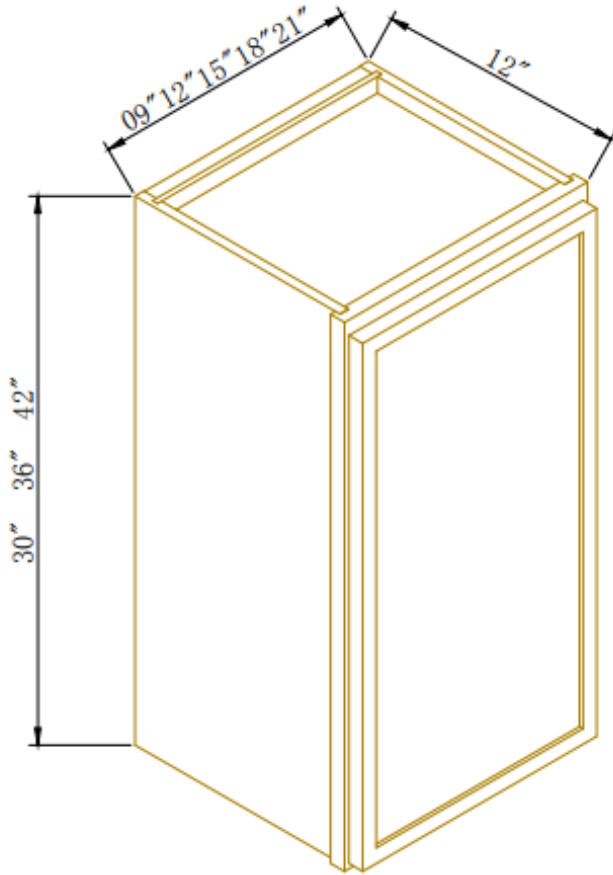

Single Door Wall Cabinets

Width= 9"~21"
Depth=12"
Height= 30"~42"

SKU	DOOR	
	W	H
W0930	8-5/8"	29-5/8"
W0936	8-5/8"	35-5/8"
W0942	8-5/8"	41-5/8"
W1230	11-5/8"	29-5/8"
W1236	11-5/8"	35-5/8"
W1242	11-5/8"	41-5/8"
W1530	14-5/8"	29-5/8"
W1536	14-5/8"	35-5/8"
W1542	14-5/8"	41-5/8"
W1830	17-5/8"	29-5/8"
W1836	17-5/8"	35-5/8"
W1842	17-5/8"	41-5/8"
W2130	20-5/8"	29-5/8"
W2136	20-5/8"	35-5/8"
W2142	20-5/8"	41-5/8"

Note: 30'H and 36H' cabinets with 2Adj, Shelves: 42 H' cabinets with 3Adj. Shelves.