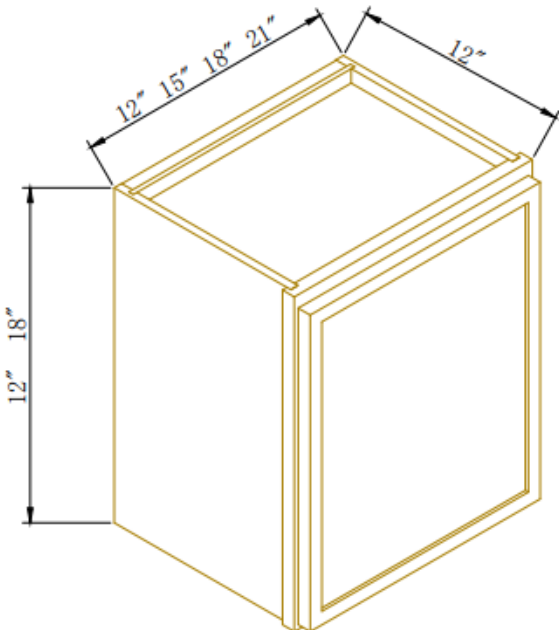

Single Door Wall Cabinets

Width= 12" ~21"
Depth= 12"
Height= 12" ~18"

SKU	DOOR	
	W	H
W1212	11-5/8"	11-5/8"
W1512	14-5/8"	11-5/8"
W1812	17-5/8"	11-5/8"
W2112	20-5/8"	11-5/8"
W1218	11-5/8"	17-5/8"
W1518	14-5/8"	17-5/8"
W1818	17-5/8"	17-5/8"
W2118	20-5/8"	17-5/8"