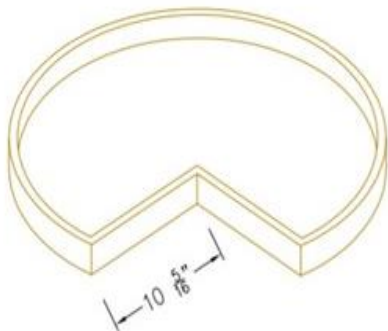

Lazy Susan Turn Table for BER33 & 36

SKU	wooden spinner
	Diameter Dimension
A-BER-B	26-5/16"
2pcs per set	
Applicable with BER33 & BER36, sold separately