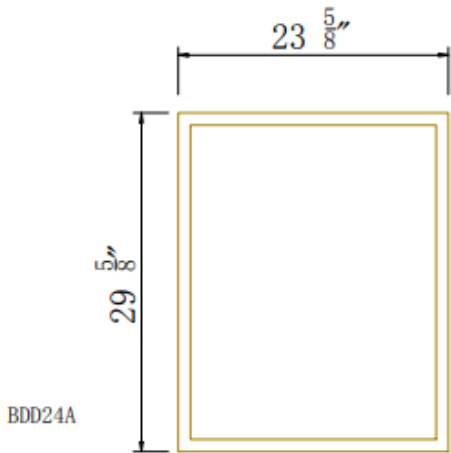

DECOR, MOLDING & FILLERS

Base Finish Deco Door Panel

SKU	Desc.	W	H
BDD24A	Door	23-5/8"	29-5/8"