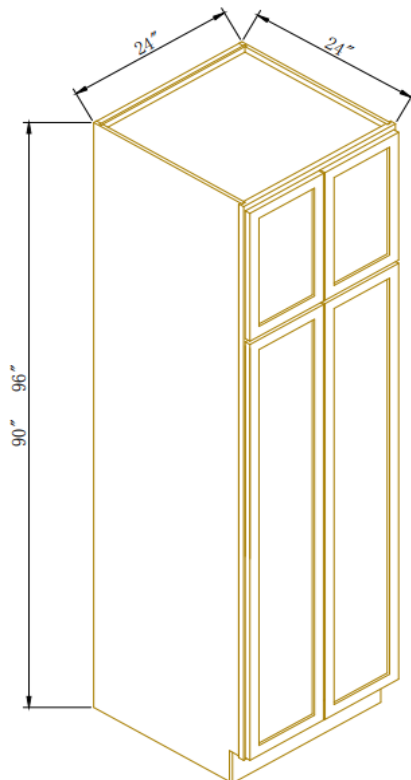

Broom Closet

Width= 24"
Depth= 24"
Height= 90" ~96"

SKU	DOOR		DRAWER	
	W	H	W	H
BC249024	11-3/4"	17-5/8"	11-3/4"	67-3/8"
BC249624	11-3/4"	23-5/8"	11-3/4"	67-3/8"