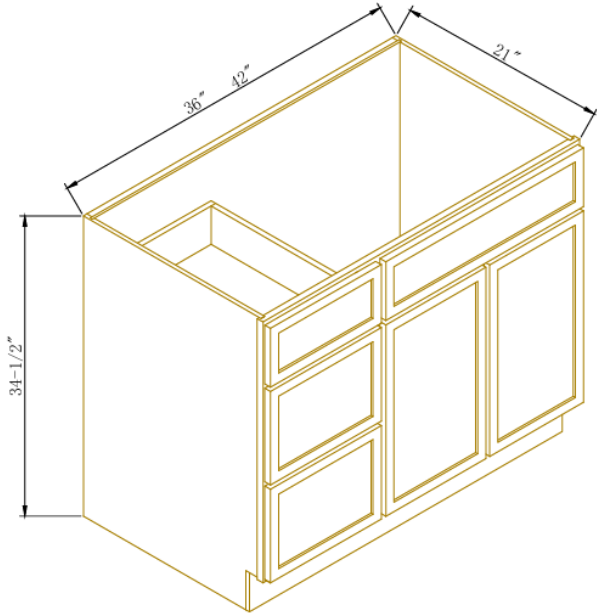

Vanity Sink Bases with Three Drawers on the Left

Width= 36"~42"

Depth= 21"

Height= 34-1/2"

SKU	DOOR		FALSE DRAWER		L. TOP DRAWER		L. BOTTOM DRAWER	
	W	H	W	H	W	H	W	H
VA36DL	11-5/8"	22-1/4"	23-1/2"	7-1/4"	11-5/8"	7-1/4"	11-5/8"	11"
VA42DL	14-5/8"	22-1/4"	29-3/8"	7-1/4"	11-5/8"	7-1/4"	11-5/8"	11"