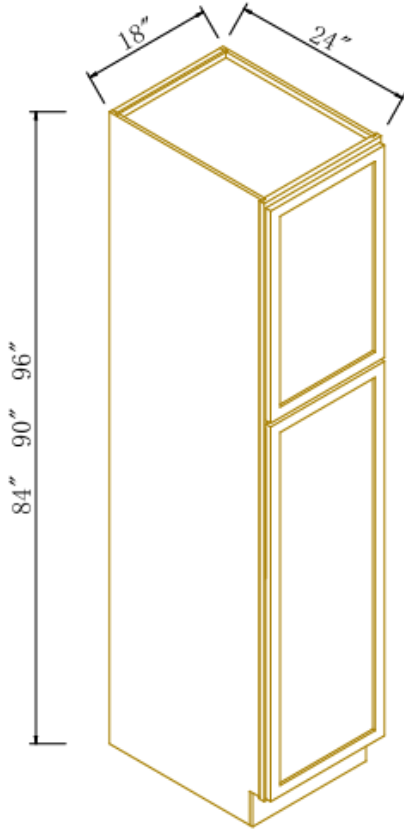

# TALL CABINETS

BC – Broom Closet

OD – Single Oven with 4 Drawers

WP – Wall Pantry

WDP – Wall pantry with drawers

SKU Example:

**NOW - WP 36 96 25**

Cabinet Width 36" Cabinet Depth 25"

## Single Door Wall Pantries

Width= 18"  
 Depth= 24"  
 Height= 84" ~96"

SKU	UPPER DOOR		BOTTOM DOOR	
	W	H	W	H
WP1884	17-5/8"	29-5/8"	17-5/8"	49-3/8"
WP1890	17-5/8"	35-5/8"	17-5/8"	49-3/8"
WP1896	17-5/8"	41-5/8"	17-5/8"	49-3/8"
Note: 4 Adj. Shelves				

## Double Doors Wall Pantries

Width= 24" ~36"  
 Depth= 24"  
 Height= 84" ~96"

SKU	TOP DOOR		BOTTOM DOOR	
	W	H	W	H
WP2484	11-3/4"	29-5/8"	11-3/4"	49-3/8"
WP2490	11-3/4"	35-5/8"	11-3/4"	49-3/8"
WP2496	11-3/4"	41-5/8"	11-3/4"	49-3/8"
WP3084	14-3/4"	29-5/8"	14-3/4"	49-3/8"
WP3090	14-3/4"	35-5/8"	14-3/4"	49-3/8"
WP3096	14-3/4"	41-5/8"	14-3/4"	49-3/8"
WP3684	17-3/4"	29-5/8"	17-3/4"	49-3/8"
WP3690	17-3/4"	35-5/8"	17-3/4"	49-3/8"
WP3696	17-3/4"	41-5/8"	17-3/4"	49-3/8"
Note: 4 Adj. Shelves for WP2484-WP3096				