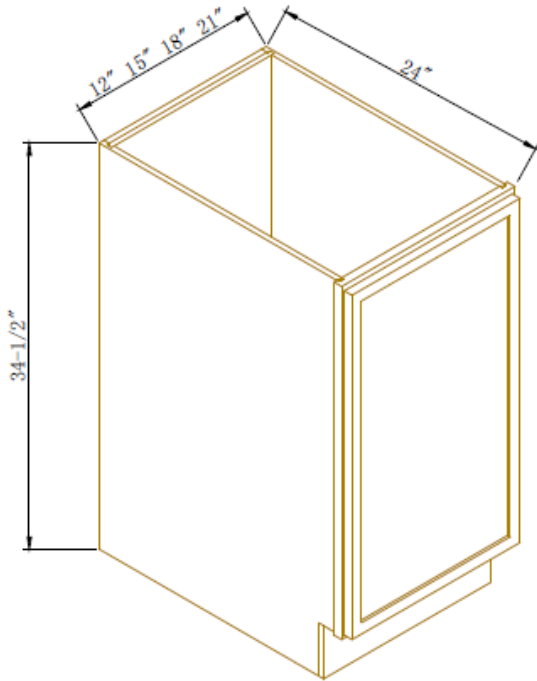

## Tray Base

Width= 9"  
 Depth= 24"  
 Height= 34-1/2"

SKU	DOOR	
	W	H
TB09	8 5/8"	29 5/8"
1 Adj. Shelf		

### Base Spice Rack

Width= 9"  
 Depth= 24"  
 Height= 34-1/2"

SKU	DRAWER FACE	
	W	H
BSR09S	8-5/8"	29-5/8"
SOFT-CLOSE		

## Full Height Door Bases-1Door

Width= 12"~21"  
 Depth= 24"  
 Height= 34-1/2"

SKU	DOOR	
	W	H
B12FHD	11-5/8"	29-5/8"
B15FHD	14-5/8"	29-5/8"
B18FHD	17-5/8"	29-5/8"
B21FHD	20-5/8"	29-5/8"

## Full Height Door Bases-2Doors

Width= 24"~36"  
 Depth= 24"  
 Height= 34-1/2"

SKU	DOOR	
	W	H
B24FHD	11-3/4"	29-5/8"
B27FHD	13-1/4"	29-5/8"
B30FHD	14-3/4"	29-5/8"
B33FHD	16-1/4"	29-5/8"
B36FHD	17-3/4"	29-5/8"