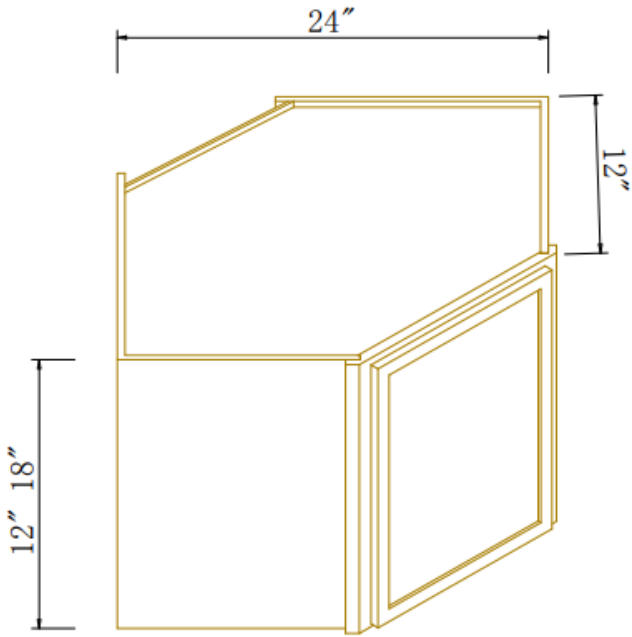

Diagonal Corner Wall Cabinet

Width= 24"
Depth= 12"
Height= 12" ~ 18"

SKU	DOOR	
	W	H
WDC2412	15-3/8"	11-5/8"
WDC2418	15-3/8"	17-5/8"