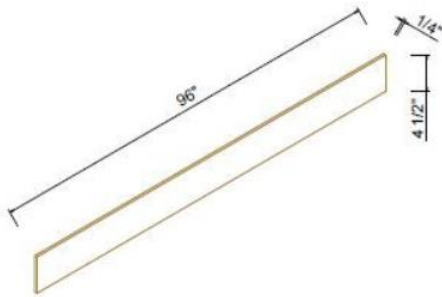

Toe Kick

SKU	H	W	D
TK8	96"	4-1/2"	1/4"