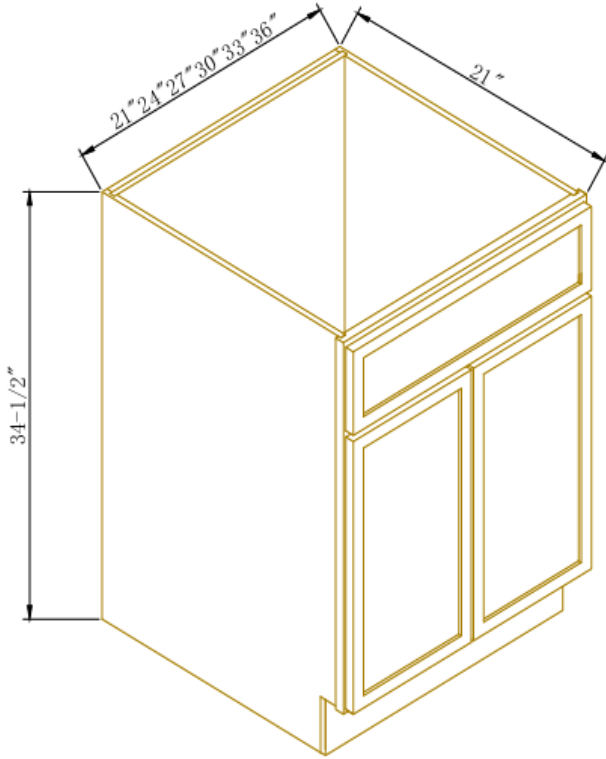

Vanity Sink Bases

Width= 21"~36"
Depth= 21"
Height= 34-1/2"

SKU	DOOR		DRAWER FACE	
	W	H	W	H
VA21	10-1/6"	22-1/4"	20-1/2"	7-1/4"
VA24	15-5/8"	22-1/4"	23-1/2"	7-1/4"
VA27	13-1/4"	22-1/4"	26-1/2"	7-1/4"
VA30	14-5/8"	22-1/4"	29-1/2"	7-1/4"
VA33	16-1/6"	22-1/4"	32-1/2"	7-1/4"
VA36	17-5/8"	22-1/4"	35-1/2"	7-1/4"