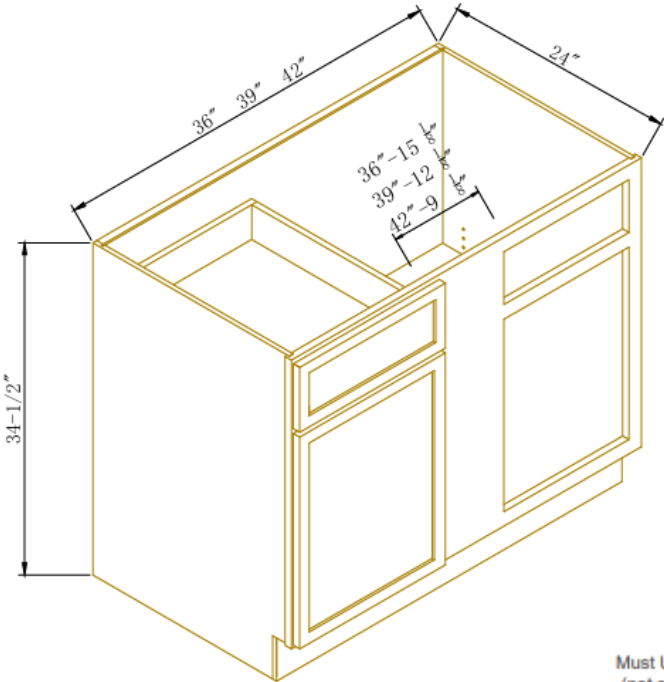

## Full Height Door Bases-1Door

Width= 12"~21"  
 Depth= 24"  
 Height= 34-1/2"

SKU	DOOR	
	W	H
B12FHD	11-5/8"	29-5/8"
B15FHD	14-5/8"	29-5/8"
B18FHD	17-5/8"	29-5/8"
B21FHD	20-5/8"	29-5/8"

## Full Height Door Bases-2Doors

Width= 24"~36"  
 Depth= 24"  
 Height= 34-1/2"

SKU	DOOR	
	W	H
B24FHD	11-3/4"	29-5/8"
B27FHD	13-1/4"	29-5/8"
B30FHD	14-3/4"	29-5/8"
B33FHD	16-1/4"	29-5/8"
B36FHD	17-3/4"	29-5/8"

## Base Blind Corner Cabinet

Width= 36" ~42"

Depth= 24"

Height= 34-1/2"

SKU	DOOR		DRAWER FACE	
	W	H	W	H
BBC36	11-5/8"	22-1/4"	11-5/8"	7-1/4"
BBC39	14-5/8"	22-1/4"	14-5/8"	7-1/4"
BBC42	17-5/8"	22-1/4"	17-5/8"	7-1/4"
1 Adj. Shelf				