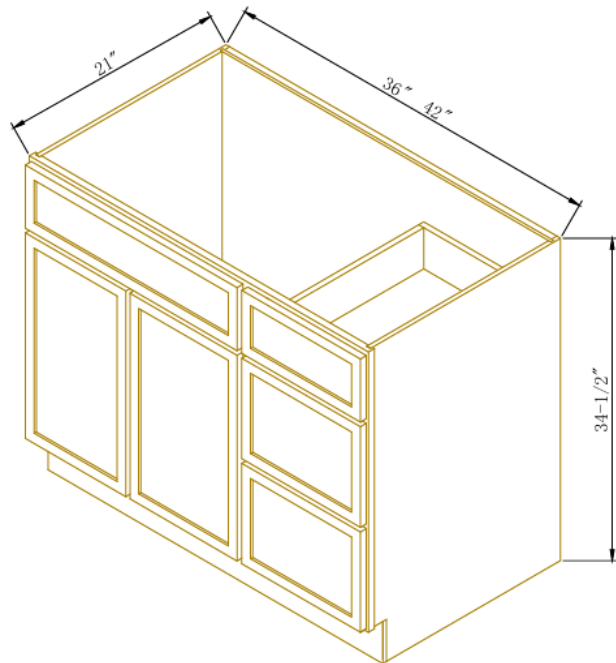

Vanity Sink Bases with Three Drawers on the Right

Width= 36"~42"

Depth= 21"

Height= 34-1/2"

SKU	DOOR		FALSE DRAWER		L. TOP DRAWER		L. BOTTOM DRAWER	
	W	H	W	H	W	H	W	H
VA36DR	11-5/8"	22-1/4"	23-1/2"	7-1/4"	11-5/8"	7-1/4"	11-5/8"	11"
VA42DR	14-5/8"	22-1/4"	29-3/8"	7-1/4"	11-5/8"	7-1/4"	11-5/8"	11"