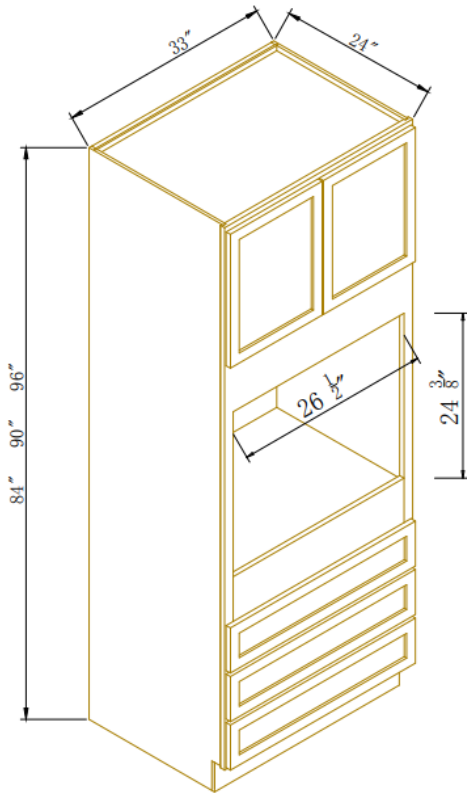

## Single Door Wall Pantries

Width= 18"  
 Depth= 24"  
 Height= 84" ~96"

SKU	UPPER DOOR		BOTTOM DOOR	
	W	H	W	H
WP1884	17-5/8"	29-5/8"	17-5/8"	49-3/8"
WP1890	17-5/8"	35-5/8"	17-5/8"	49-3/8"
WP1896	17-5/8"	41-5/8"	17-5/8"	49-3/8"
Note: 4 Adj. Shelves				

## Double Doors Wall Pantries

Width= 24" ~36"  
 Depth= 24"  
 Height= 84" ~96"

SKU	TOP DOOR		BOTTOM DOOR	
	W	H	W	H
WP2484	11-3/4"	29-5/8"	11-3/4"	49-3/8"
WP2490	11-3/4"	35-5/8"	11-3/4"	49-3/8"
WP2496	11-3/4"	41-5/8"	11-3/4"	49-3/8"
WP3084	14-3/4"	29-5/8"	14-3/4"	49-3/8"
WP3090	14-3/4"	35-5/8"	14-3/4"	49-3/8"
WP3096	14-3/4"	41-5/8"	14-3/4"	49-3/8"
WP3684	17-3/4"	29-5/8"	17-3/4"	49-3/8"
WP3690	17-3/4"	35-5/8"	17-3/4"	49-3/8"
WP3696	17-3/4"	41-5/8"	17-3/4"	49-3/8"
Note: 4 Adj. Shelves for WP2484-WP3096				