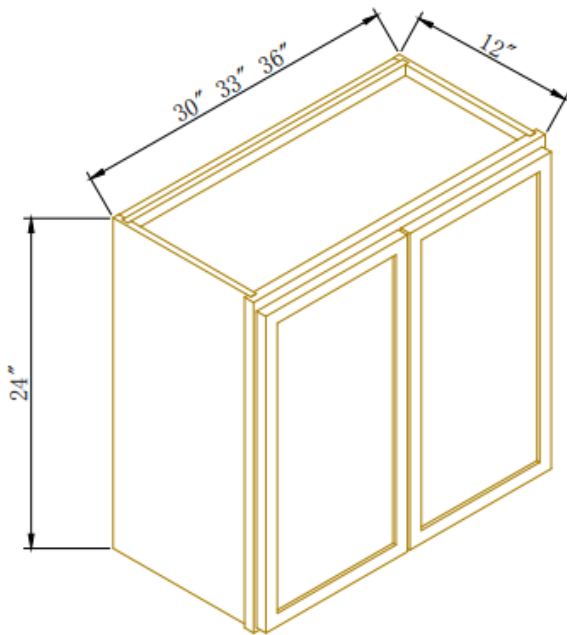

Double Doors Wall Cabinets

Width= 30" ~36"
Depth= 12"
Height= 24"

SKU	DOOR	
	W	H
W3024	14-3/4"	23-5/8"
W3324	16-1/4"	23-5/8"
W3624	17-3/4"	23-5/8"
1 adj. shelf