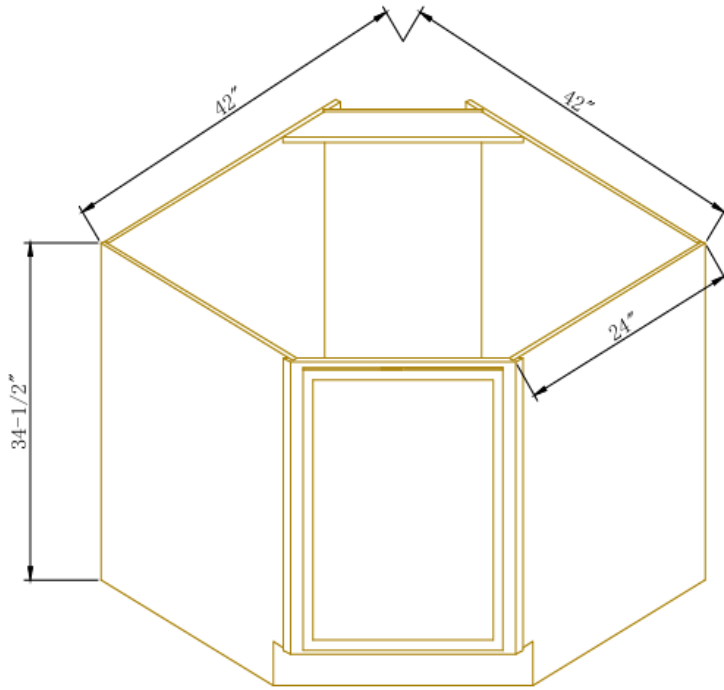

Diagonal Corner Sink Base

Width= 42"
Depth= 24"
Height= 34-1/2"

SKU	Door Spec	
	W	H
NCSB42	29-5/8"	23-5/6"

Base End Angle Cabinet