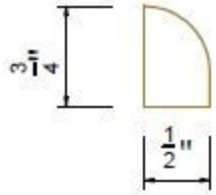

Quarter Round Molding

SKU	W	D	L
QR8	3/4"	1/2"	96"