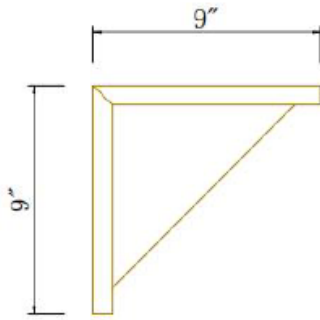

Corbel-Small

SKU	W	D	H
SBS9X9X3	9"	3"	9"