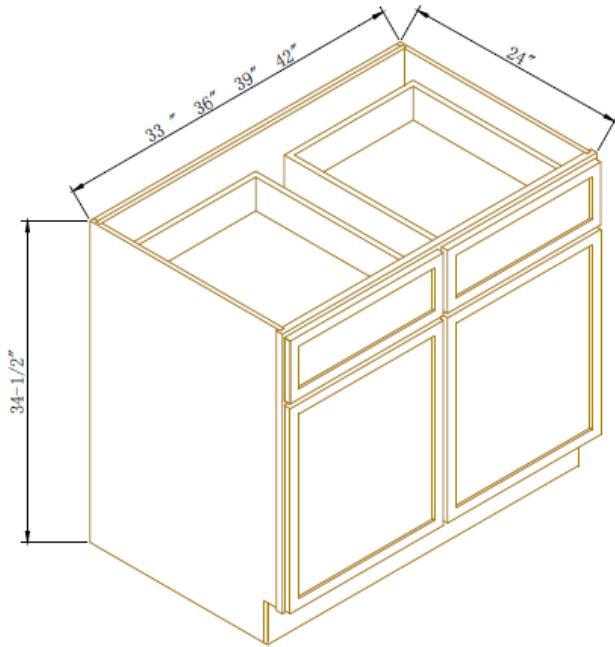

## Single Door Single Drawer Bases

Width= 12"~21"  
 Depth= 24"  
 Height= 34-1/2"

SKU	DOOR		DRAWER FACE	
	W	H	W	H
B12	11-5/8"	22-1/4"	11-5/8"	7-1/4"
B15	14-5/8"	22-1/4"	14-5/8"	7-1/4"
B18	17-5/8"	22-1/4"	17-5/8"	7-1/4"
B21	20-5/8"	22-1/4"	20-5/8"	7-1/4"
1 Adj. Shelf; half depth				

## Single Drawer Double Doors Bases

Width= 24"~30"  
 Depth= 24"  
 Height= 34-1/2"

SKU	DOOR		DRAWER FACE	
	W	H	W	H
B24	11-3/4"	22-1/4"	23-5/8"	7-1/4"
B27	13-1/4"	22-1/4"	26-5/8"	7-1/4"
B30	14-3/4"	22-1/4"	29-5/8"	7-1/4"
1 Adj. Shelf				