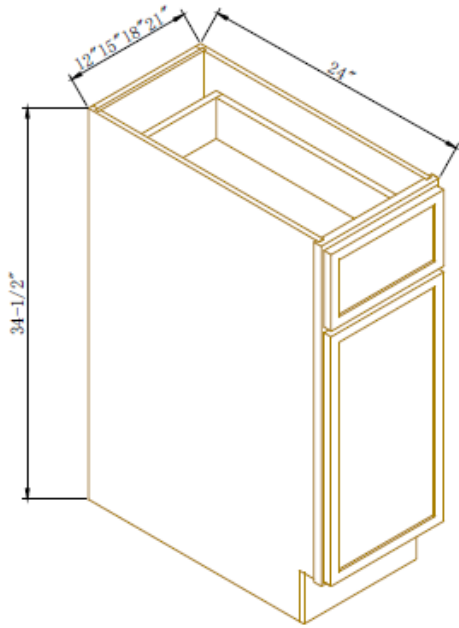

## Single Door Single Drawer Bases

Width= 12"~21"  
 Depth= 24"  
 Height= 34-1/2"

SKU	DOOR		DRAWER FACE	
	W	H	W	H
B12	11-5/8"	22-1/4"	11-5/8"	7-1/4"
B15	14-5/8"	22-1/4"	14-5/8"	7-1/4"
B18	17-5/8"	22-1/4"	17-5/8"	7-1/4"
B21	20-5/8"	22-1/4"	20-5/8"	7-1/4"
1 Adj. Shelf; half depth				

## Single Drawer Double Doors Bases

Width= 24"~30"  
 Depth= 24"  
 Height= 34-1/2"

SKU	DOOR		DRAWER FACE	
	W	H	W	H
B24	11-3/4"	22-1/4"	23-5/8"	7-1/4"
B27	13-1/4"	22-1/4"	26-5/8"	7-1/4"
B30	14-3/4"	22-1/4"	29-5/8"	7-1/4"
1 Adj. Shelf				