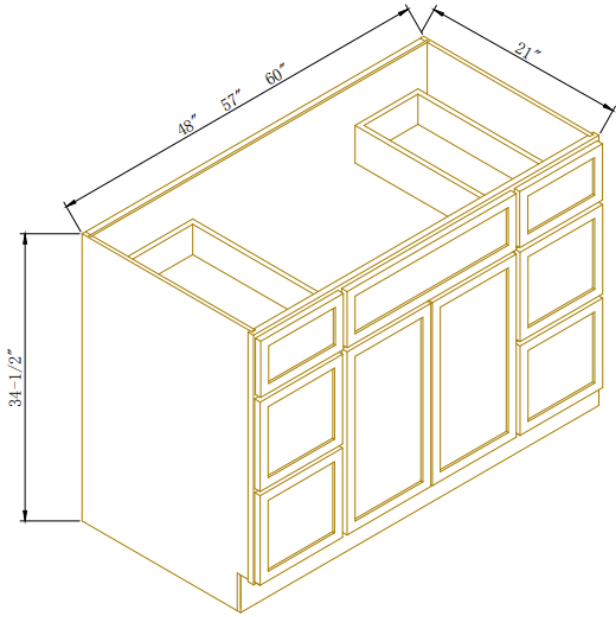

Vanity Single Sink Combo with 6 Drawers on Both Side

Width= 48" ~60"
Depth= 21"
Height= 34-1/2"

SKU	DOOR		MID DRAWER		SIDE TOP DRAWER		SIDE BOTTOM DRAWER	
	W	H	W	H	W	H	W	H
VA48DD	11-5/8"	22-1/4"	23-3/8"	7-1/4"	11-5/8"	7-1/4"	11-5/8"	11"
VA57DD	16-1/6"	22-1/4"	32-1/2"	7-1/4"	11-5/8"	7-1/4"	11-5/8"	11"
VA60DD	17-5/8"	22-1/4"	35-1/2"	7-1/4"	11-5/8"	7-1/4"	11-5/8"	11"