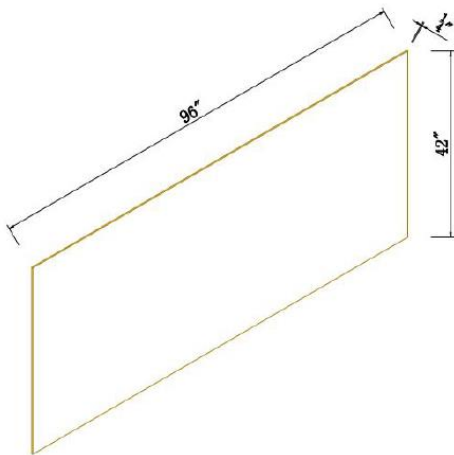

Base Skin Finish Panel

SKU	W	D	H
BP4296	42"	1/4"	96"