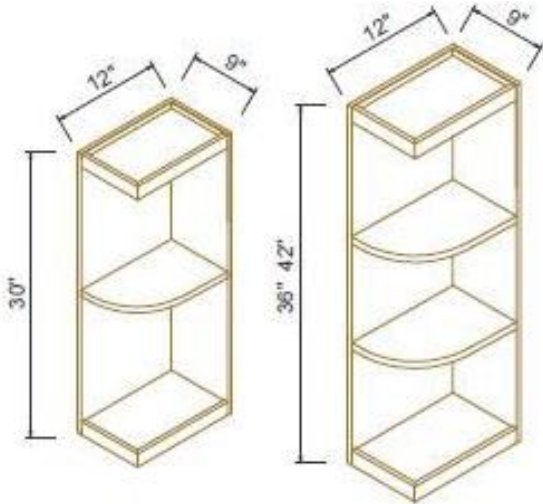

Wall End Open Shelf