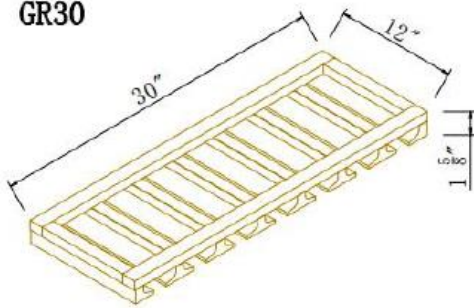

Wall Wine Rack with Lattice Panels

SKU	W	D	H
WR2430	24"	12"	30"

GR30