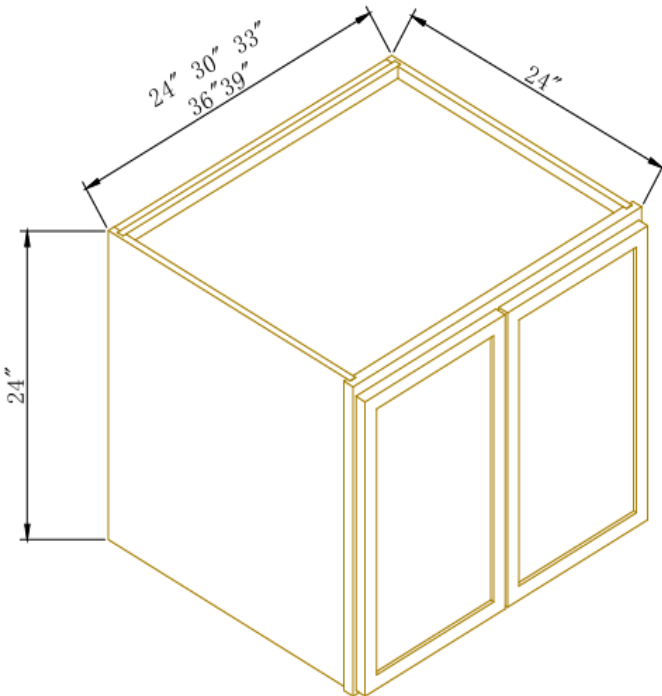

Double Doors Wall Cabinets

Width= 30" ~39"
Depth= 24"
Height= 24"

SKU	DOOR	
	W	H
W302424	14-3/4"	23-5/8"
W332424	16-1/4"	23-5/8"
W362424	17-3/4"	23-5/8"
W392424	19-1/4"	23-5/8"
1 adj. shelf