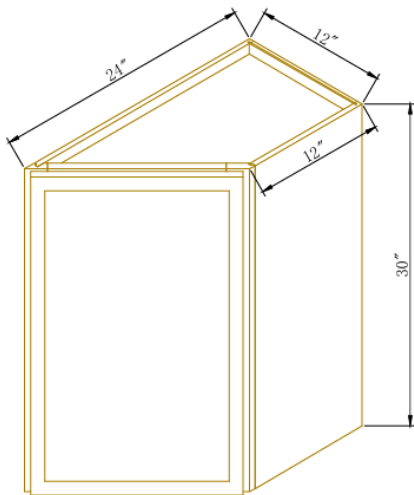

Diagonal Corner Sink Base

Width= 42"
Depth= 24"
Height= 34-1/2"

SKU	Door Spec	
	W	H
NCSB42	29-5/8"	23-5/6"

Base End Angle Cabinet

Width=12"
Depth= 24"
Height=34-1/2"

SKU	DOOR	
	W	H
BEA12	16-5/8"	29-5/8"
L/R		5-5/16"