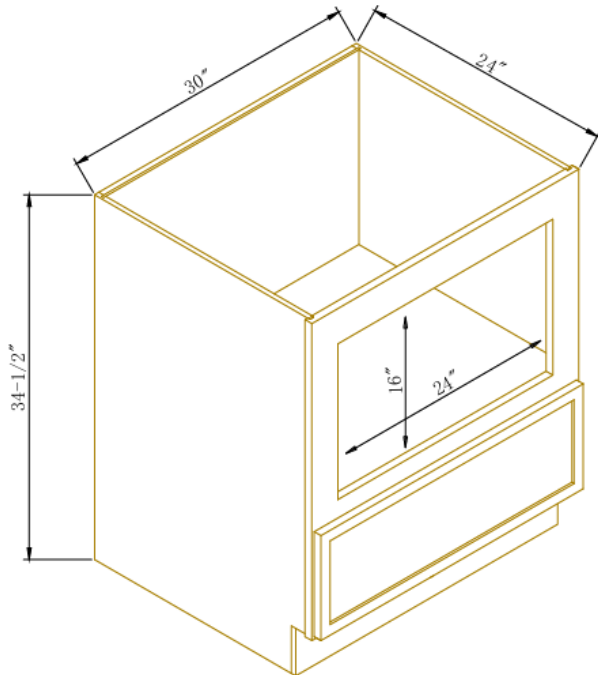

Microwave Bases

Width= 30"

Depth= 24"

Height= 34-1/2"

SKU	DRAWER FACE	
	W	H
BM30A	29-5/8"	9"
Opening Dim: BM30A: 24"W*16"H