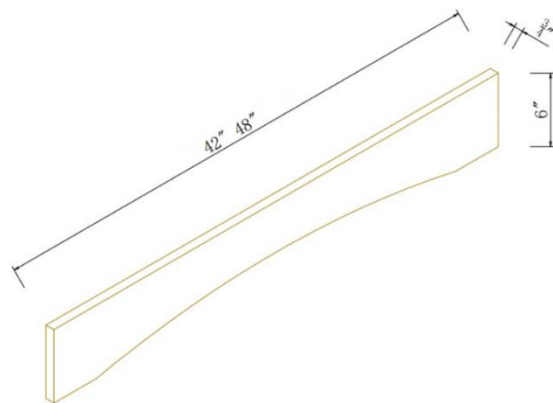

Valance Bridges

SKU	W	D	H
VAS42	42"	3/4"	6"
VAS48	48"	3/4"	6"