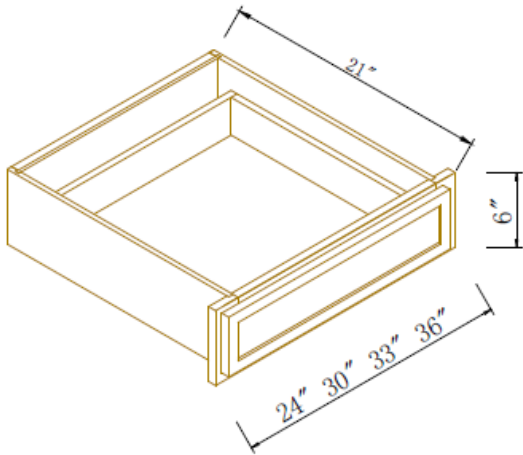

## Knee Drawers

Width= 24" ~36"  
Depth= 21"  
Height= 6"

SKU	DRAWER FACE	
	W	H
DD24A	23-5/8"	5-1/2"
DD30A	29-5/8"	5-1/2"
DD33A	32-5/8"	5-1/2"
DD36A	35-5/8"	5-1/2"