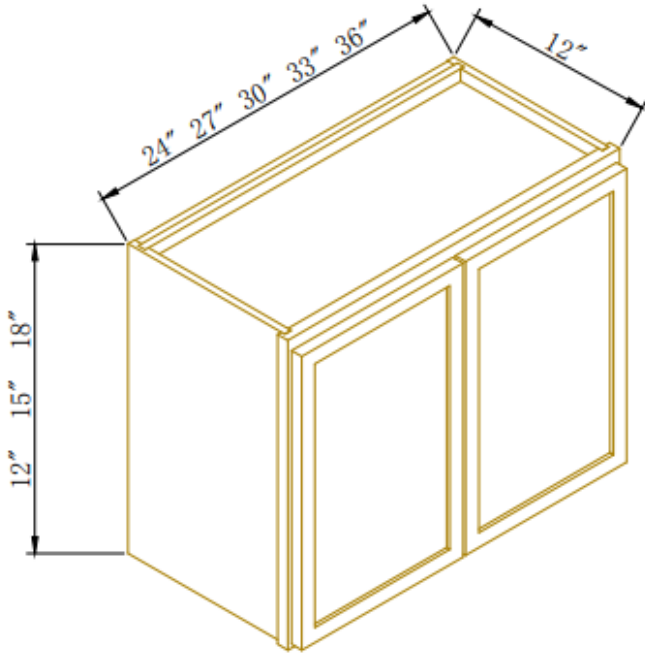

Double Doors Wall Cabinets

Width= 24"~36"
Depth=12"
Height= 12"~18"

SKU	DOOR	
	W	H
W2412	11-3/4"	11-5/8"
W2418	11-3/4"	17-7/8"
W2712	13-1/4"	11-5/8"
W2718	13-1/4"	17-5/8"
W3012	14-3/4"	11-5/8"
W3015	14-3/4"	14-5/8"
W3018	14-3/4"	17-5/8"
W3312	16-1/4"	11-5/8"
W3315	16-1/4"	14-5/8"
W3318	16-1/4"	17-5/8"
W3612	17-3/4"	11-5/8"
W3615	17-3/4"	14-5/8"
W3618	17-3/4"	17-5/8"