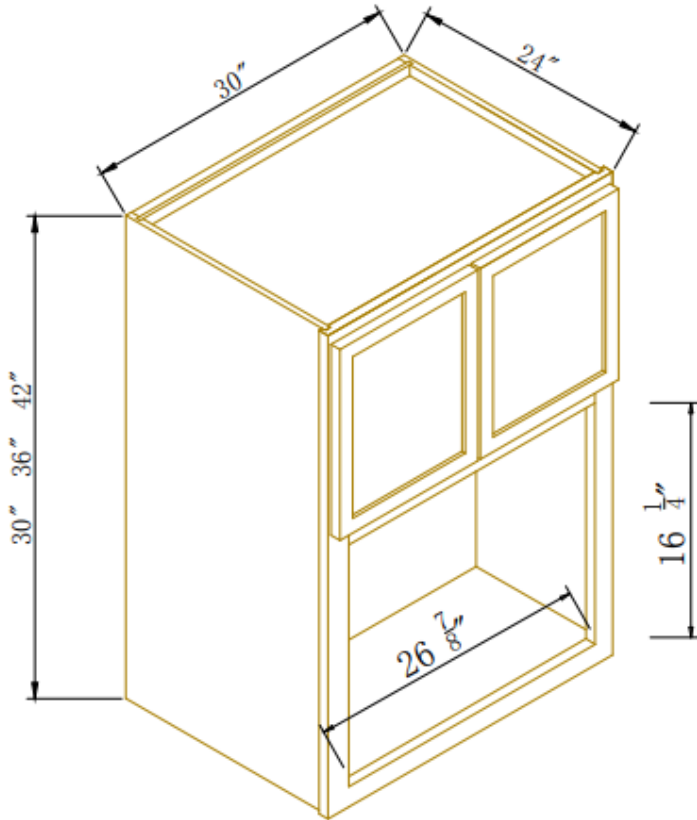

Wall Microwave Open Shelf

Width= 30"
Depth= 24"
Height= 30"~42"

SKU	DOOR	
	W	H
WM303024	14-3/4"	11-5/8"
WM303624	14-3/4"	17-5/8"
WM304224	14-3/4"	23-5/8"