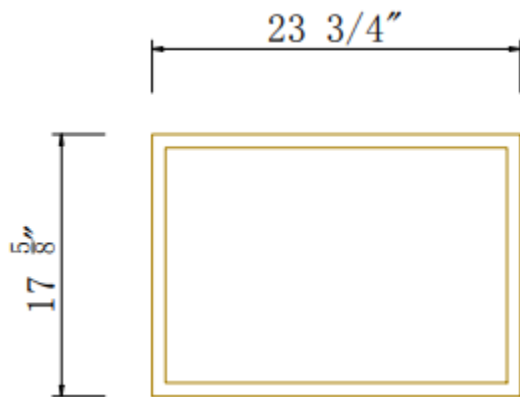

24" W Wall Decorative Panels

SKU	W	H	D
WFD2418	23-3/4"	17-5/8"	3/4"