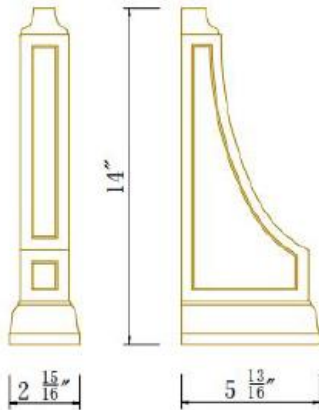

Modern Corbel

SKU	W	D	H
SBS13X9B	5-13/16"	2-15/16"	14"