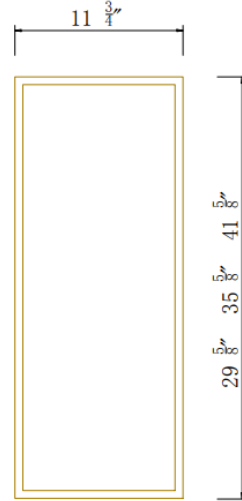

12" W Wall Decorative Panels

SKU	W	H
WFD1230	11-3/4"	29-5/8"
WFD1236	11-3/4"	35-5/8"
WFD1242	11-3/4"	41-5/8"

Tall Decorative Door Panels for Wall Pantry

SKU	TOP		BOTTOM	
	W	H	W	H
TDEP2484	23-3/4"	29-5/8"	23-3/4"	49-3/8"
TDEP2490	23-3/4"	35-5/8"	23-3/4"	49-3/8"
TDEP2496	23-3/4"	41-5/8"	23-3/4"	49-3/8"