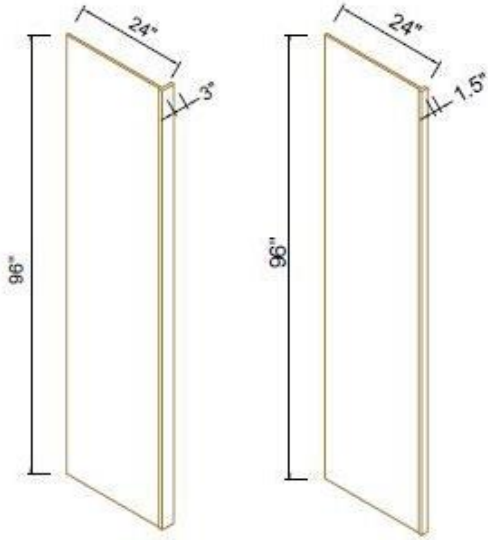

Refrigerator End Panels with Return

SKU	W	RETURN	H
RRP96	24"	3"	96"
RRP96A	24"	1.5"	96"