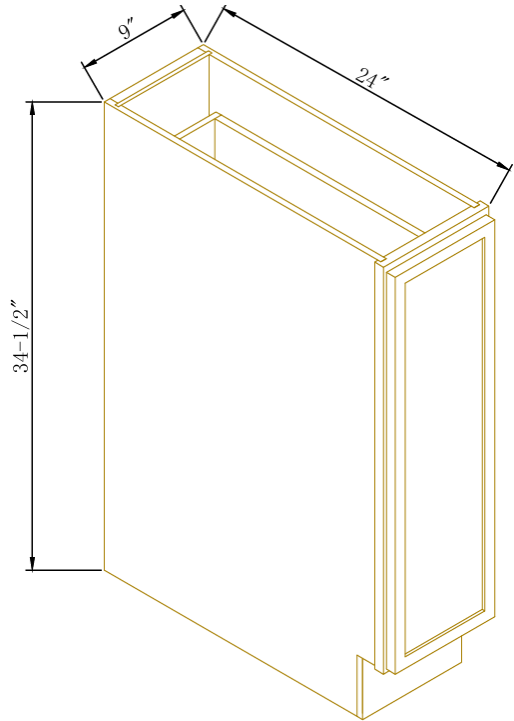

## Single Door Single Drawer Bases

Width= 12"~21"  
 Depth= 24"  
 Height= 34-1/2"

SKU	DOOR		DRAWER FACE	
	W	H	W	H
B12	11-5/8"	22-1/4"	11-5/8"	7-1/4"
B15	14-5/8"	22-1/4"	14-5/8"	7-1/4"
B18	17-5/8"	22-1/4"	17-5/8"	7-1/4"
B21	20-5/8"	22-1/4"	20-5/8"	7-1/4"
1 Adj. Shelf; half depth				

## Single Drawer Double Doors Bases

Width= 24"~30"  
 Depth= 24"  
 Height= 34-1/2"

SKU	DOOR		DRAWER FACE	
	W	H	W	H
B24	11-3/4"	22-1/4"	23-5/8"	7-1/4"
B27	13-1/4"	22-1/4"	26-5/8"	7-1/4"
B30	14-3/4"	22-1/4"	29-5/8"	7-1/4"
1 Adj. Shelf				

## Double Drawers Double Doors Bases

Width= 33"~42"  
 Depth= 24"  
 Height= 34-1/2"

SKU	DOOR		DRAWER FACE	
	W	H	W	H
B33	16-1/4"	22-1/4"	16-1/4"	7-1/4"
B36	17-3/4"	22-1/4"	17-3/4"	7-1/4"
B39	19 1/6"	22-1/4"	19-1/6"	7-1/4"
B42	20-3/4"	22-1/4"	20-3/4"	7-1/4"
1 Adj. Shelf				

## Tray Base

Width= 9"  
 Depth= 24"  
 Height= 34-1/2"

SKU	DOOR	
	W	H
TB09	8 5/8"	29 5/8"
1 Adj. Shelf		