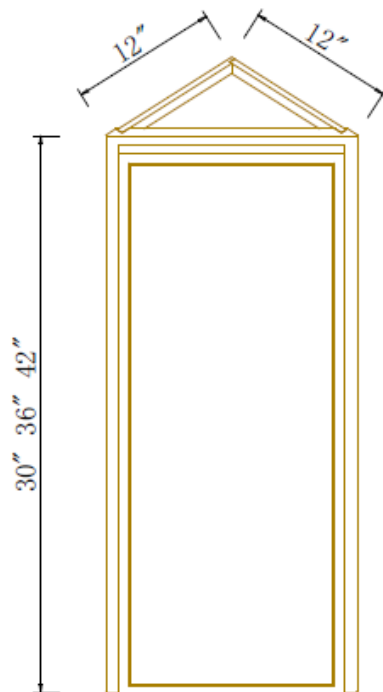

Wall End Corner Cabinet

Width=12"
Depth=12"
Height=30"~ 42"

SKU	DOOR	
	W	H
WEC1230	15-5/6"	29-5/8"
WEC1236	15-5/6"	35-5/8"
WEC1242	15-5/6"	41-5/8"
Note: 30" H and 36" H cabinets with 2 Adj. Shelves; 42" H cabinets with 3 Adj Shelves.