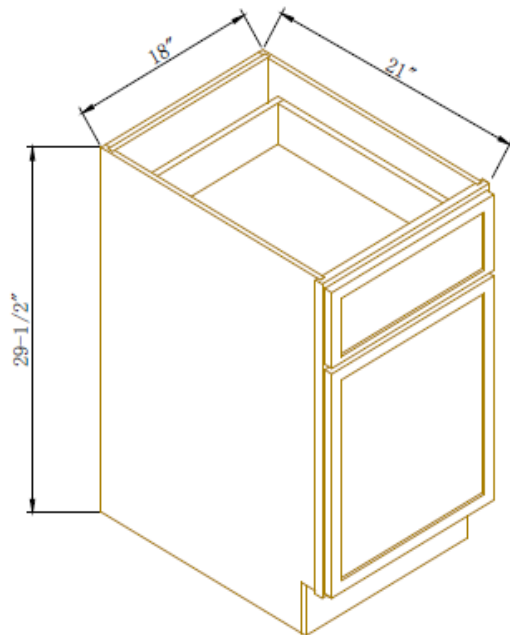

## Base End Angle Cabinet

Width=12"  
 Depth= 24"  
 Height=34-1/2"

SKU	DOOR	
	W	H
BEA12	16-5/8"	29-5/8"
L/R		5-5/16"

### Base End Cabinet

Width=24"  
 Depth= 24"  
 Height= 34-1/2"

SKU	DOOR	
	W	H
BEC24	18-1/2"	29-5/8"