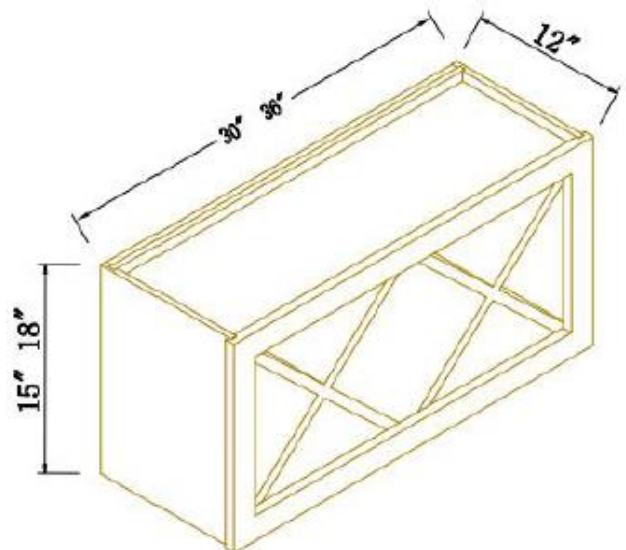

Wall Wine Rack with X Divider Cube Insert

SKU	W	D	H
WXR3015	30"	12"	15"
WXR3018	30"	12"	18"
WXR3615	36"	12"	15"
WXR3618	36"	12"	18"