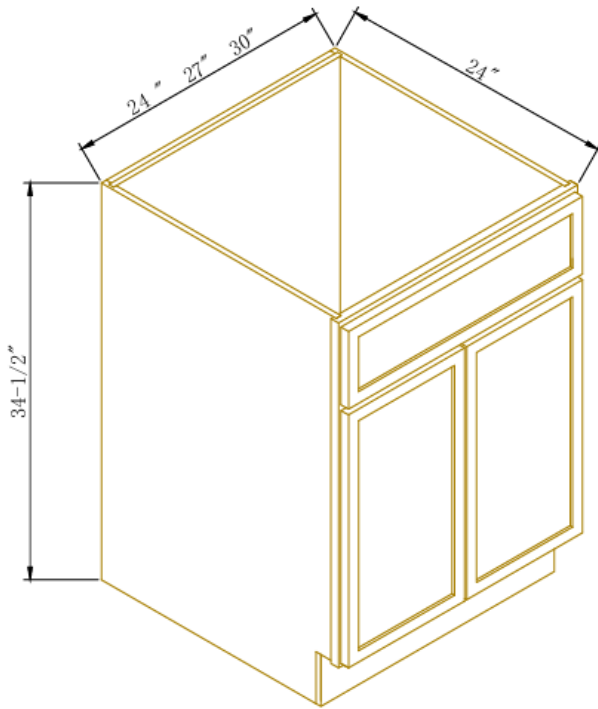

### 36" W Easy Reach Cabinet

Width= 36"  
 Depth= 24"  
 Height= 34-1/2"

SKU	DOOR	
	W	H
BER36	10-1/4"	29-5/8"
1 Adj. Shelf		
Applicable with BER-B wooden spinner, sold separately		

## Three Drawer Bases

Width= 12" ~36"  
 Depth= 24"  
 Height= 34-1/2"

SKU	TOP DRAWER FACE		BOTTOM DRAWER FACE	
	W	H	W	H
DB12-3	11-5/8"	7-1/4"	11-5/8"	11"
DB15-3	14-5/8"	7-1/4"	14-5/8"	11"
DB18-3	17-5/8"	7-1/4"	17-5/8"	11"
DB21-3	20-5/8"	7-1/4"	20-5/8"	11"
DB24-3	23-5/8"	7-1/4"	23-5/8"	11"
DB27-3	26-5/8"	7-1/4"	26-5/8"	11"
DB30-3	29-5/8"	7-1/4"	29-5/8"	11"
DB33-3	32-5/8"	7-1/4"	32-5/8"	11"
DB36-3	35-5/8"	7-1/4"	35-5/8"	11"

## Two Drawer Bases

Width= 18" ~36"  
 Depth= 24"  
 Height= 34-1/2"

SKU	DRAWER	
	W	H
DB18-2	17-5/8"	14-3/4"
DB24-2	23-5/8"	14-3/4"
DB30-2	29-5/8"	14-3/4"
DB36-2	35-5/8"	14-3/4"