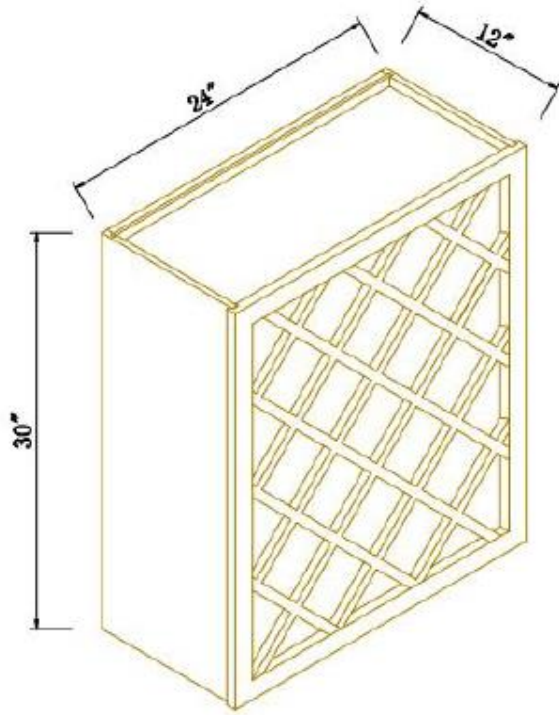

Wall Wine Rack with Lattice Panels

SKU	W	D	H
WR2430	24"	12"	30"

GR30

Wall Glass Hangers

SKU	W	D	H
GR30	30"	12"	1-5/8"

Wall Glass Hangers

SKU	W	D	H
GR36	36"	12"	1-5/8"