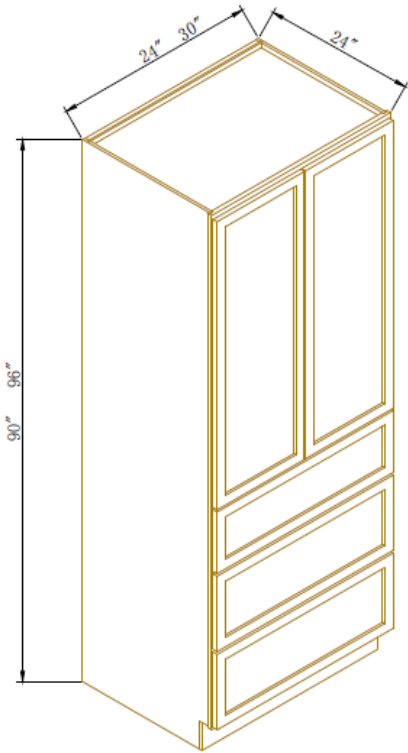

## Double Doors Wall Pantries

Width= 24" ~36"  
 Depth= 24"  
 Height= 84" ~96"

SKU	TOP DOOR		BOTTOM DOOR	
	W	H	W	H
WP2484	11-3/4"	29-5/8"	11-3/4"	49-3/8"
WP2490	11-3/4"	35-5/8"	11-3/4"	49-3/8"
WP2496	11-3/4"	41-5/8"	11-3/4"	49-3/8"
WP3084	14-3/4"	29-5/8"	14-3/4"	49-3/8"
WP3090	14-3/4"	35-5/8"	14-3/4"	49-3/8"
WP3096	14-3/4"	41-5/8"	14-3/4"	49-3/8"
WP3684	17-3/4"	29-5/8"	17-3/4"	49-3/8"
WP3690	17-3/4"	35-5/8"	17-3/4"	49-3/8"
WP3696	17-3/4"	41-5/8"	17-3/4"	49-3/8"
Note: 4 Adj. Shelves for WP2484-WP3096				

## Wall Single Oven with Three Drawer

Width= 33"  
 Depth= 24"  
 Height= 84"~96"

SKU	DOOR		DRAWER	
	W	H	W	H
OD3384	16-1/4"	17"	32-5/8"	7-3/4"
OD3390	16-1/4"	23"	32-5/8"	7-3/4"
OD3396	16-1/4"	29"	32-5/8"	7-3/4"
Note: Can be modified to accommodate a double/combo oven				

## Broom Closet

Width= 24"  
 Depth= 24"  
 Height= 90" ~96"

SKU	DOOR		DRAWER	
	W	H	W	H
BC249024	11-3/4"	17-5/8"	11-3/4"	67-3/8"
BC249624	11-3/4"	23-5/8"	11-3/4"	67-3/8"