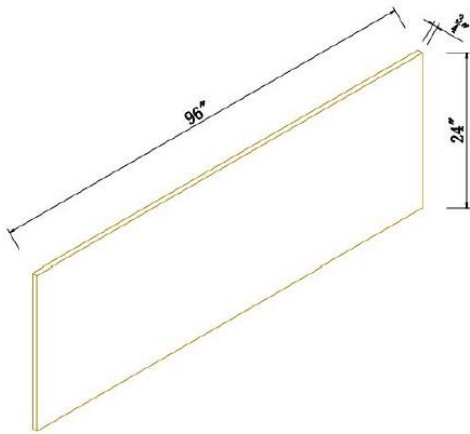

Base Finish Panel

SKU	W	D	H
BP2496 3/4	24"	3/4"	96"