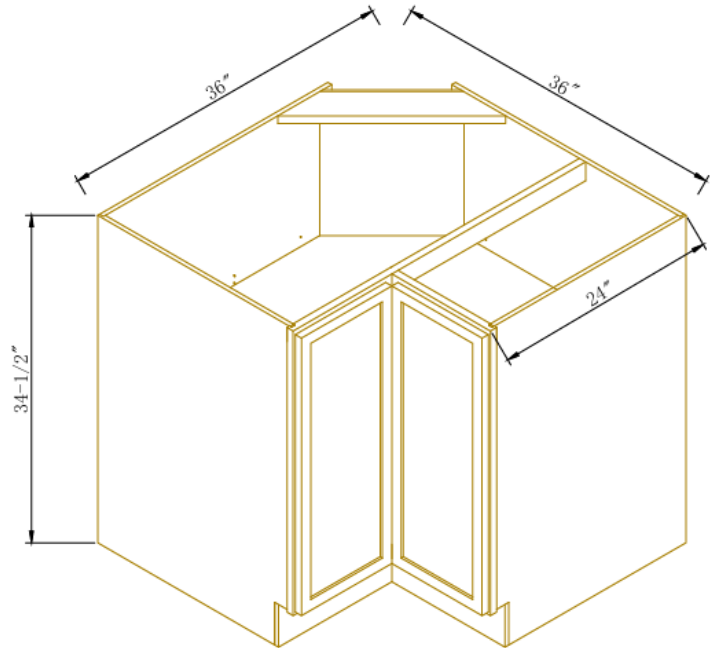

## Microwave Bases

Width= 30"

Depth= 24"

Height= 34-1/2"

SKU	DRAWER FACE	
	W	H
BM30A	29-5/8"	9"
Opening Dim: BM30A: 24"W*16"H		

### 33" W Easy Reach Cabinet

Width= 33"  
 Depth= 24"  
 Height= 34-1/2"

SKU	DOOR	
	W	H
BER33	7-1/4"	29-5/8"
1 Adj. Shelf		
Applicable with BER-B wooden spinner, sold separately		

### 36" W Easy Reach Cabinet

Width= 36"  
 Depth= 24"  
 Height= 34-1/2"

SKU	DOOR	
	W	H
BER36	10-1/4"	29-5/8"
1 Adj. Shelf		
Applicable with BER-B wooden spinner, sold separately		