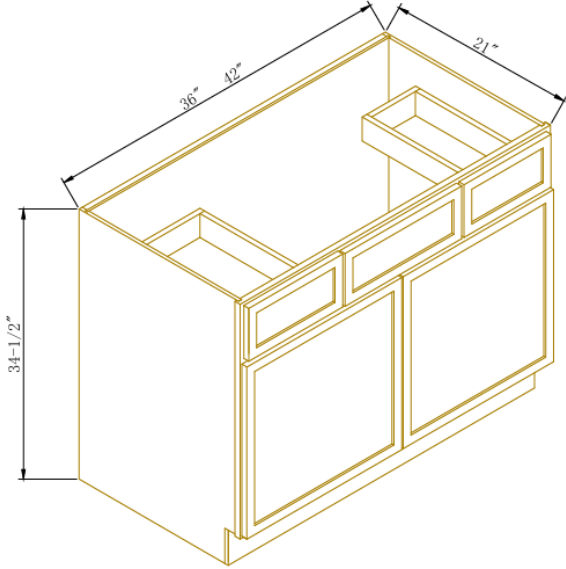

Vanity Single Sink Combo

Width= 36"~42"
Depth= 21"
Height= 34-1/2"

SKU	DOOR		MID DRAWER		SIDE DRAWER	
	W	H	W	H	W	H
VSD36	17-5/8"	22-1/4"	14-1/2"	7-1/4"	10-3/8"	7-1/4"
VSD42	20-5/8"	22-1/4"	18"	7-1/4"	11-5/8"	7-1/4"