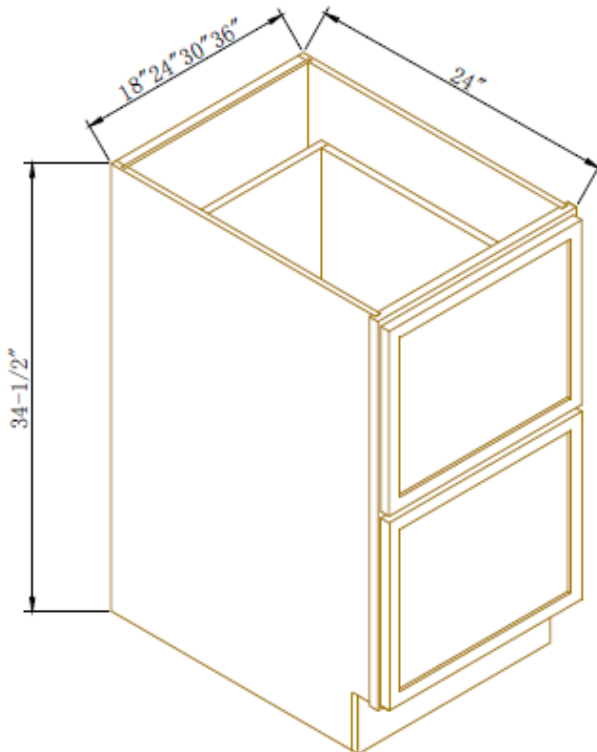

### 36" W Easy Reach Cabinet

Width= 36"  
 Depth= 24"  
 Height= 34-1/2"

SKU	DOOR	
	W	H
BER36	10-1/4"	29-5/8"
1 Adj. Shelf		
Applicable with BER-B wooden spinner, sold separately		

## Three Drawer Bases

Width= 12" ~36"  
 Depth= 24"  
 Height= 34-1/2"

SKU	TOP DRAWER FACE		BOTTOM DRAWER FACE	
	W	H	W	H
DB12-3	11-5/8"	7-1/4"	11-5/8"	11"
DB15-3	14-5/8"	7-1/4"	14-5/8"	11"
DB18-3	17-5/8"	7-1/4"	17-5/8"	11"
DB21-3	20-5/8"	7-1/4"	20-5/8"	11"
DB24-3	23-5/8"	7-1/4"	23-5/8"	11"
DB27-3	26-5/8"	7-1/4"	26-5/8"	11"
DB30-3	29-5/8"	7-1/4"	29-5/8"	11"
DB33-3	32-5/8"	7-1/4"	32-5/8"	11"
DB36-3	35-5/8"	7-1/4"	35-5/8"	11"