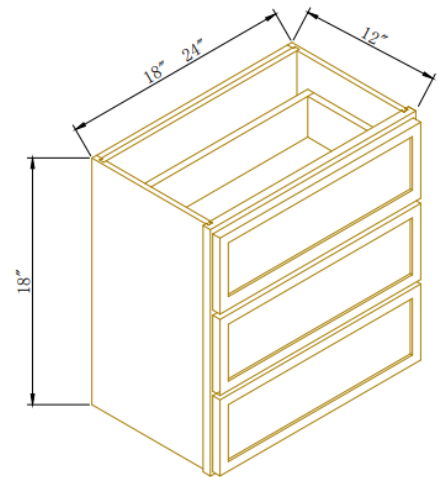

Vanity Single Sink Combo With 6 Drawers

Width=42"
Depth= 21"
Height= 34-1/2"

SKU	DOOR		SIDE DRAWER		MID TOP DRAWER		MID BOTTOM DRAWER	
	W	H	W	H	W	H	W	H
VDDB42	17-1/2"	22-1/4"	17-1/2"	7-1/4"	11-5/8"	7-1/4"	11-5/8"	11"

Vanity Wall Drawer Cabinets

Width= 18"~24"
Depth= 12"
Height= 18"

SKU	DRAWER FACE	
	W	H
3DW18	17-5/8"	5-3/4"
3DW24	23-5/8"	5-3/4"

Knee Drawers

Width= 24" ~36"
Depth= 21"
Height= 6"

SKU	DRAWER FACE	
	W	H
DD24A	23-5/8"	5-1/2"
DD30A	29-5/8"	5-1/2"
DD33A	32-5/8"	5-1/2"
DD36A	35-5/8"	5-1/2"