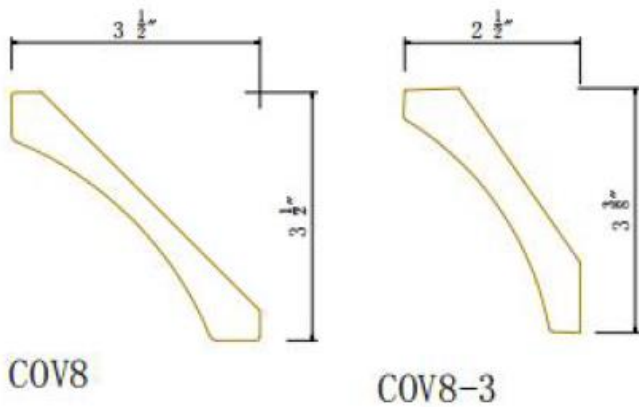

Cove Molding

SKU	W	D	L
COV8	3-1/2"	3-1/2"	96"
COV8-3	3-3/8"	2-1/2"	96"

Base Molding