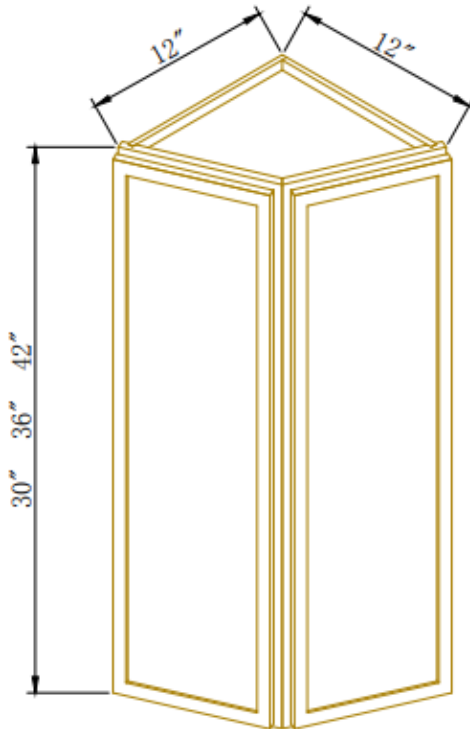

## Double Doors Wall Cabinets

Width= 24" ~ 36"  
 Depth= 24"  
 Height= 12" ~ 18"

SKU	DOOR	
	W	H
W301824	14-3/4"	17-5/8"
W331824	16-1/4"	17-5/8"
W361224	17-3/4"	11-5/8"
W361524	17-3/4"	14-5/8"
W361824	17-3/4"	17-5/8"
W391824	19-1/4"	17-5/8"

### Diagonal Corner Wall Cabinets

Width= 24"  
 Depth=12"  
 Height= 30"~42"

SKU	DOOR	
	W	H
WDC2430	15-3/8"	29-5/8"
WDC2436	15-3/8"	35-5/8"
WDC2442	15-3/8"	41-5/8"
Note: 30" H and 36" H cabinets with 2 Adj. Shelves; 42" H cabinets with 3 Adj Shelves.		

## Easy Reach Wall Cabinets

Width= 24"  
 Depth= 12"  
 Height= 30"~42"

SKU	DOOR	
	W	H
WER2430	10-1/4"	29-5/8"
WER2436	10-1/4"	35-5/8"
WER2442	10-1/4"	41-5/8"
Note: 30" H and 36" H cabinets with 2 Adj. Shelves; 42" H cabinets with 3 Adj Shelves.		

## Easy Reach Wall Cabinets

Width= 24"  
 Depth= 12"  
 Height= 12~ 18"

SKU	DOOR	
	W	H
WER2412	10-1/4"	11-5/8"
WER2418	10-1/4"	17-5/8"