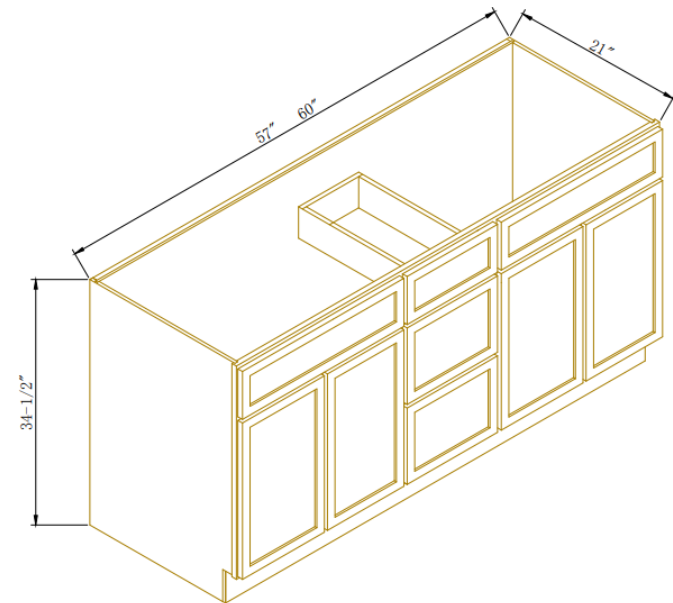

Vanity Double Sink Combo with 3 Central Drawers

Width= 57"~60"
Depth= 21"
Height= 34-1/2"

SKU	DOOR		SIDE DRAWER		MID TOP DRAWER		MID BOTTOM DRAWER	
	W	H	W	H	W	H	W	H
VA57D	11"	22-1/4"	22"	7-1/4"	11-5/8"	7-1/4"	11-5/8"	11"
VA60D	11-5/8"	22-1/4"	23-3/8"	7-1/4"	11-5/8"	7-1/4"	11-5/8"	11"