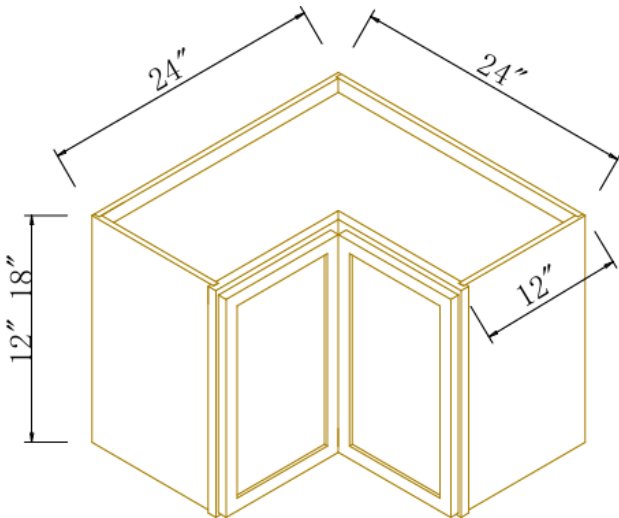

### Diagonal Corner Wall Cabinets

Width= 24"  
 Depth=12"  
 Height= 30"~42"

SKU	DOOR	
	W	H
WDC2430	15-3/8"	29-5/8"
WDC2436	15-3/8"	35-5/8"
WDC2442	15-3/8"	41-5/8"
Note: 30" H and 36" H cabinets with 2 Adj. Shelves; 42" H cabinets with 3 Adj Shelves.		

## Easy Reach Wall Cabinets

Width= 24"  
 Depth= 12"  
 Height= 30"~42"

SKU	DOOR	
	W	H
WER2430	10-1/4"	29-5/8"
WER2436	10-1/4"	35-5/8"
WER2442	10-1/4"	41-5/8"
Note: 30" H and 36" H cabinets with 2 Adj. Shelves; 42" H cabinets with 3 Adj Shelves.		