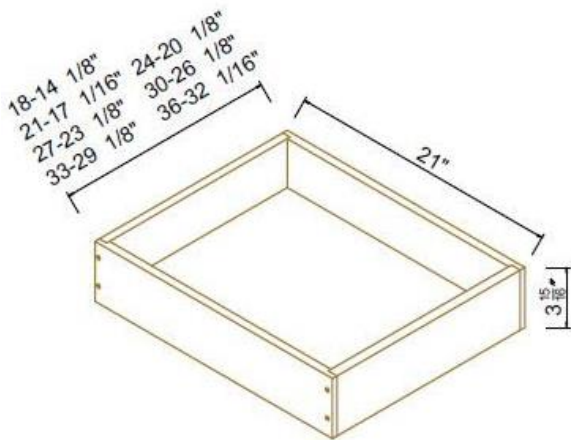

Accessories-Soft Close Roll Out Drawers

SKU	H	W	D
A-RD18S	3-15/16"	14-1/8"	21"
A-RD21S	3-15/16"	17-1/16"	21"
A-RD24S	3-15/16"	20-1/8"	21"
A-RD27S	3-15/16"	23-1/8"	21"
A-RD30S	3-15/16"	26-1/8"	21"
A-RD33S	3-15/16"	29-1/8"	21"
A-RD36S	3-15/16"	32-1/16"	21"
APPLICABLE WITH ALL NATURAL INTERIOR PRODUCT LINES