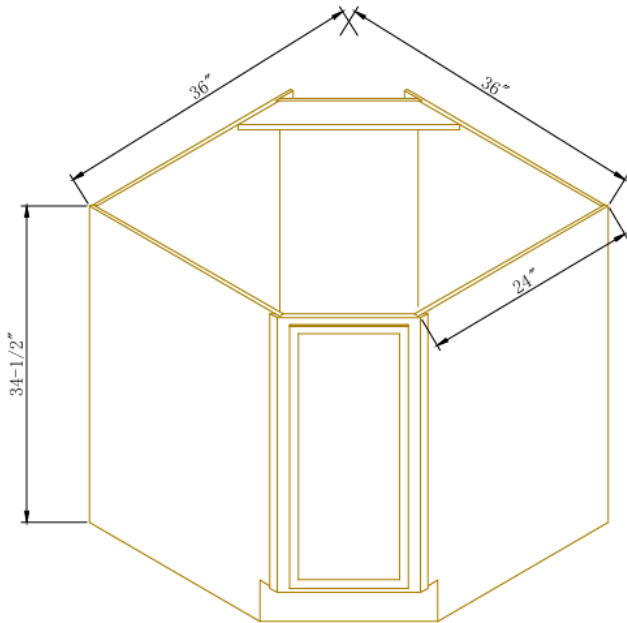

## Single Door Single Drawer Bases

Width= 12"~21"  
 Depth= 24"  
 Height= 34-1/2"

SKU	DOOR		DRAWER FACE	
	W	H	W	H
B12	11-5/8"	22-1/4"	11-5/8"	7-1/4"
B15	14-5/8"	22-1/4"	14-5/8"	7-1/4"
B18	17-5/8"	22-1/4"	17-5/8"	7-1/4"
B21	20-5/8"	22-1/4"	20-5/8"	7-1/4"
1 Adj. Shelf; half depth				

## Single Drawer Double Doors Bases

Width= 24"~30"  
 Depth= 24"  
 Height= 34-1/2"

SKU	DOOR		DRAWER FACE	
	W	H	W	H
B24	11-3/4"	22-1/4"	23-5/8"	7-1/4"
B27	13-1/4"	22-1/4"	26-5/8"	7-1/4"
B30	14-3/4"	22-1/4"	29-5/8"	7-1/4"
1 Adj. Shelf				

### Sink Bases-2 Doors 2 False Drawers

Width= 33" ~42"  
 Depth= 24"  
 Height= 34-1/2"

SKU	DOOR		DRAWER FACE	
	W	H	W	H
SB33	16-1/4"	22-1/4"	16-1/4"	7-1/4"
SB36	17-3/4"	22-1/4"	17-3/4"	7-1/4"
SB39	19-1/6"	22-1/4"	19-1/6"	7-1/4"
SB42	20-3/4"	22-1/4"	20-3/4"	7-1/4"

### Farm Sink Bases

Width= 33" ~36"  
 Depth= 24"  
 Height= 34-1/2"

SKU	DOOR	
	W	H
FSB33	16-1/4"	18-1/4"
FSB36	17-3/4"	18-1/4"
No Shelf		