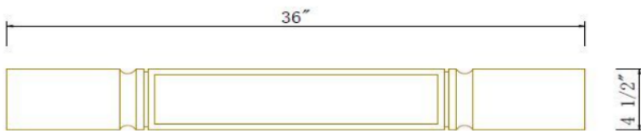

Decorative Leg-LARGE

SKU	W	D	H
SP4.5X36B	4.5"	4.5"	36"