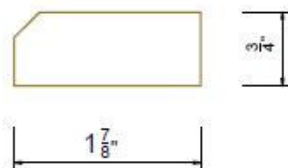

Countertop Molding

SKU	W	D	L
CTM8	1-7/8"	3/4"	96"