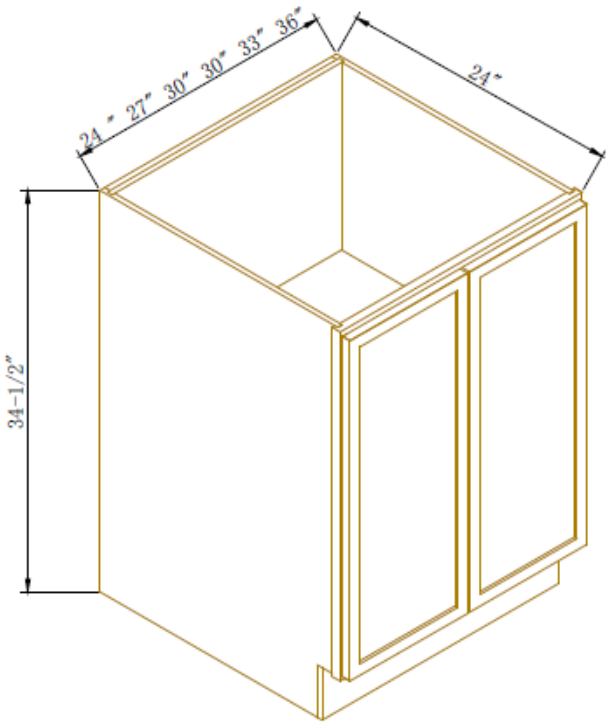

### Base Waste Basket Cabinet-2Bins

Width= 18"  
 Depth= 24"  
 Height= 34-1/2"

SKU	DOOR		DRAWER FACE	
	W	H	W	H
BWBK18-2A	22-1/4"	17-5/8"	17-5/8"	7-1/4"
2 Trash Cans included				

## Full Height Door Bases-1Door

Width= 12"~21"  
 Depth= 24"  
 Height= 34-1/2"

SKU	DOOR	
	W	H
B12FHD	11-5/8"	29-5/8"
B15FHD	14-5/8"	29-5/8"
B18FHD	17-5/8"	29-5/8"
B21FHD	20-5/8"	29-5/8"

## Full Height Door Bases-2Doors

Width= 24"~36"  
 Depth= 24"  
 Height= 34-1/2"

SKU	DOOR	
	W	H
B24FHD	11-3/4"	29-5/8"
B27FHD	13-1/4"	29-5/8"
B30FHD	14-3/4"	29-5/8"
B33FHD	16-1/4"	29-5/8"
B36FHD	17-3/4"	29-5/8"