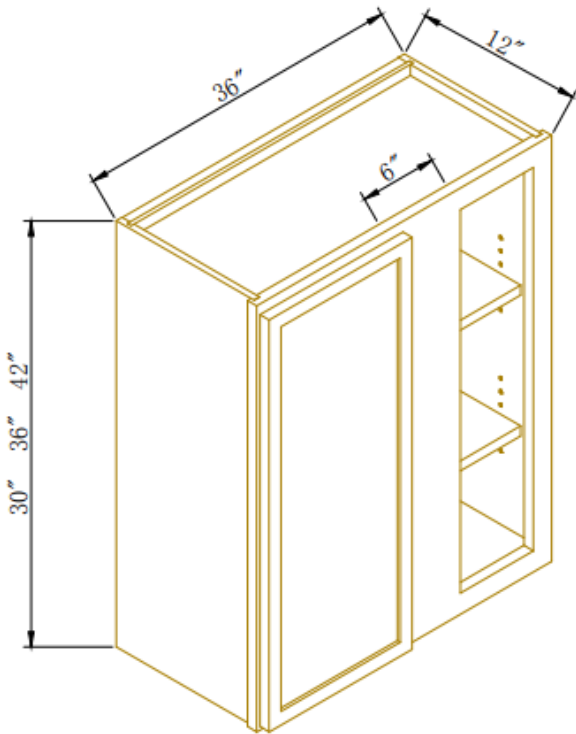

## Double Doors Wall Cabinets

Width= 30" ~39"  
 Depth= 24"  
 Height= 24"

SKU	DOOR	
	W	H
W302424	14-3/4"	23-5/8"
W332424	16-1/4"	23-5/8"
W362424	17-3/4"	23-5/8"
W392424	19-1/4"	23-5/8"
1 adj. shelf		

## Wall Microwave Open Shelf

Width= 30"  
 Depth= 24"  
 Height= 30"~42"

SKU	DOOR	
	W	H
WM303024	14-3/4"	11-5/8"
WM303624	14-3/4"	17-5/8"
WM304224	14-3/4"	23-5/8"