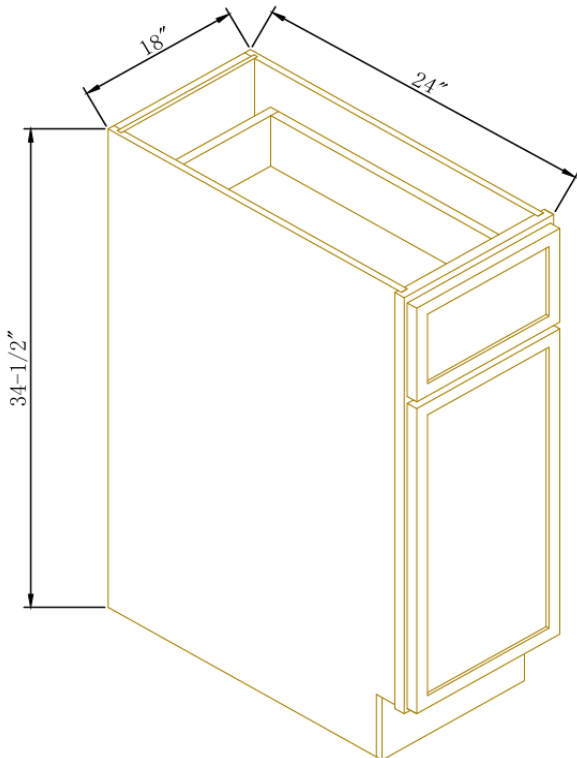

Base Waste Basket Cabinet-2Bins

Width= 18"
Depth= 24"
Height= 34-1/2"

SKU	DOOR		DRAWER FACE	
	W	H	W	H
BWBK18-2A	22-1/4"	17-5/8"	17-5/8"	7-1/4"
2 Trash Cans included