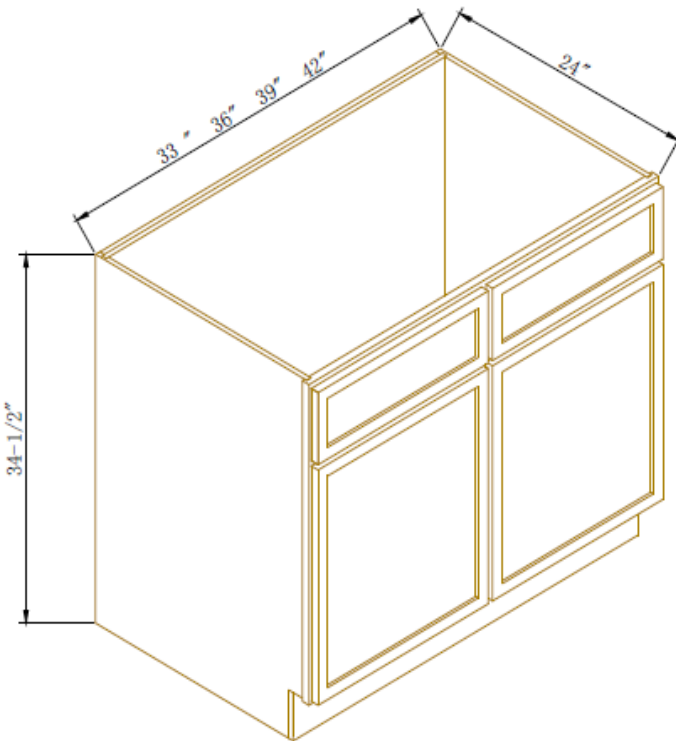

Sink Bases-2 Doors 2 False Drawers

Width= 33" ~42"
Depth= 24"
Height= 34-1/2"

SKU	DOOR		DRAWER FACE	
	W	H	W	H
SB33	16-1/4"	22-1/4"	16-1/4"	7-1/4"
SB36	17-3/4"	22-1/4"	17-3/4"	7-1/4"
SB39	19-1/6"	22-1/4"	19-1/6"	7-1/4"
SB42	20-3/4"	22-1/4"	20-3/4"	7-1/4"