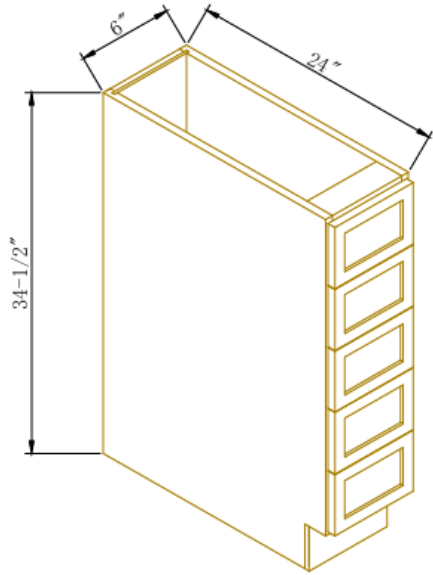

### Base End Cabinet

Width=24"  
 Depth= 24"  
 Height= 34-1/2"

SKU	DOOR	
	W	H
BEC24	18-1/2"	29-5/8"

### Two Drawer File Base Cabinet

Width= 18"  
 Depth= 21"  
 Height= 29-1/2"

SKU	TOP DRAWER FACE		BOTTOM DRAWER FACE	
	W	H	W	H
DFB18	17-5/8"	7-1/4"	17-5/8"	17-1/4"

### Spice Drawer Base

Width= 6"  
 Depth= 24"  
 Height= 34-1/2"

SKU	DRAWER	
	W	H
BSDC6	5-5/8"	5-3/4"