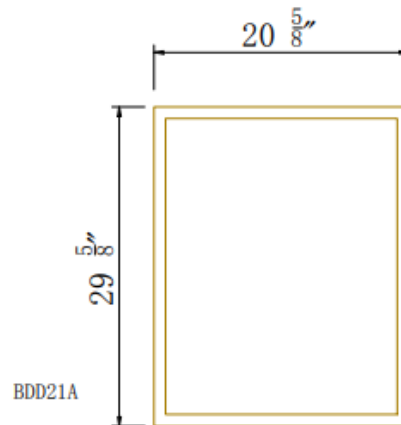

Base Finish Deco Door Panel

SKU	Desc.	W	H
BDD21A	Door	20-5/8"	29-5/8"