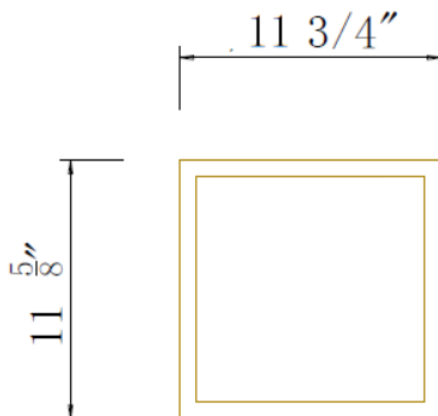

Wall Decorative Door Panel/ Sample Door

SKU	W	H	D
WFD1212	11-3/4"	11-5/8"	3/4"