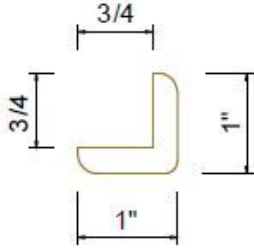

Outside Corner Molding

SKU	H	W	D
OCM8A	1"	3/4"	1"