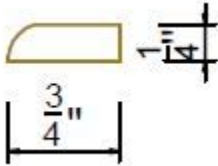

Scribe Molding

SKU	W	D	L
SM8	3/4"	1/4"	96"