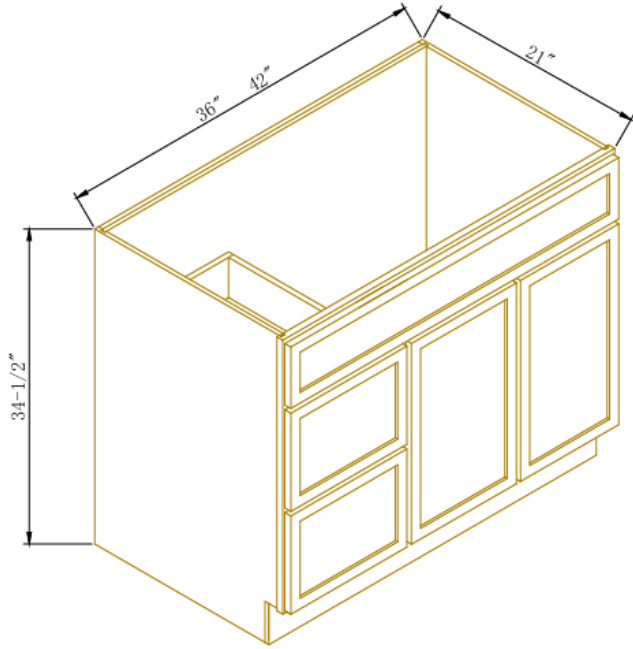

Vanity Sink Bases with Two Drawers on the Left

Width= 36"~42"

Depth= 21"

Height= 34-1/2"

SKU	DOOR		FALSE DRAWER		BOTTOM DRAWER	
	W	H	W	H	W	H
VA36-2DL	11-5/8"	22-1/4"	35-1/2"	7-1/4"	11-5/8"	11"
VA42-2DL	14-5/8"	22-1/4"	41-1/2"	7-1/4"	11-5/8"	11"