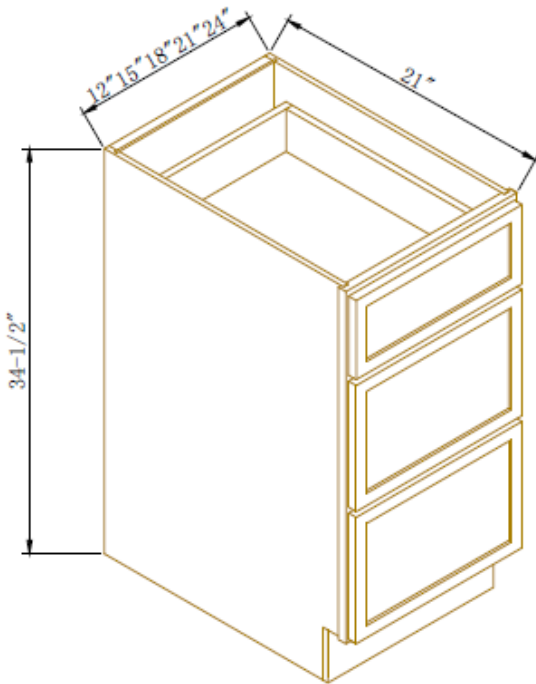

Vanity Three Drawer Bases

Width= 12"~24"
Depth= 21"
Height= 34-1/2"

SKU	TOP DRAWER		BOTTOM DRAWER	
	W	H	W	H
VDB12	11-1/2"	7-1/4"	11-1/2"	11"
VDB15	14-1/2"	7-1/4"	14-1/2"	11"
VDB18	17-1/2"	7-1/4"	17-1/2"	11"
VDB21	20-1/2"	7-1/4"	20-1/2"	11"
VDB24	23-1/2"	7-1/4"	23-1/2"	11"