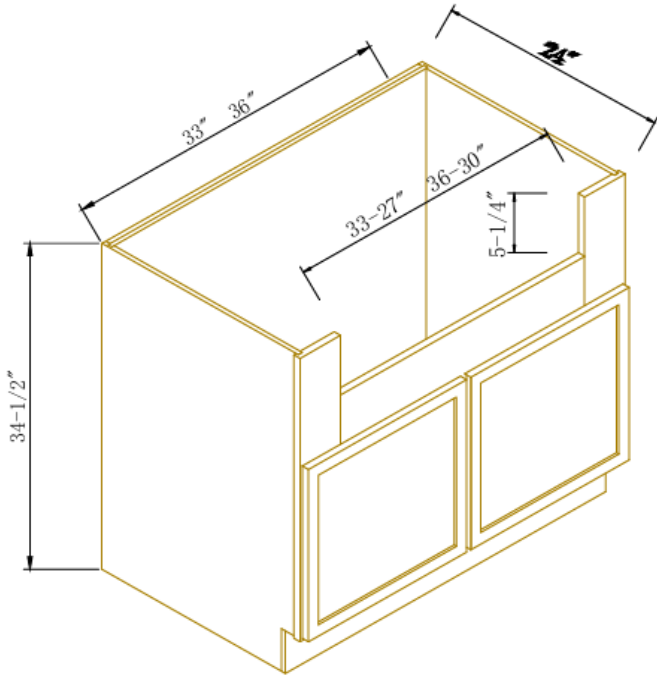

Farm Sink Bases

Width= 33" ~36"
Depth= 24"
Height= 34-1/2"

SKU	DOOR	
	W	H
FSB33	16-1/4"	18-1/4"
FSB36	17-3/4"	18-1/4"
No Shelf