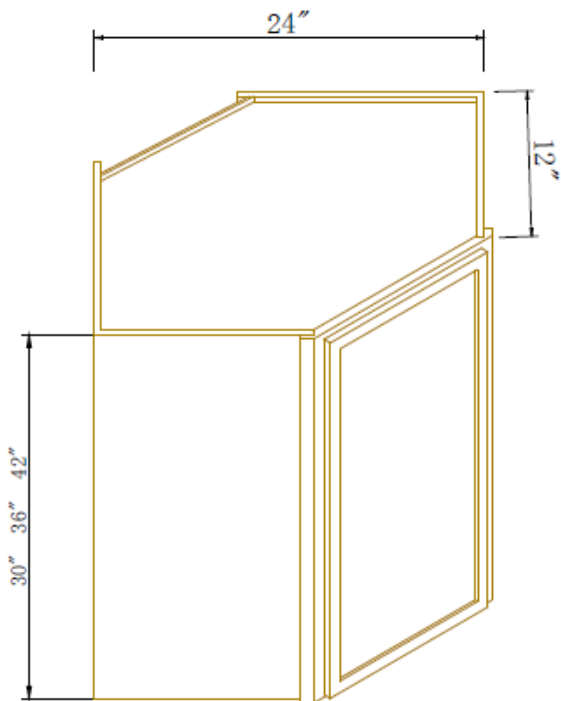

Diagonal Corner Wall Cabinets

Width= 24"
Depth=12"
Height= 30"~42"

SKU	DOOR	
	W	H
WDC2430	15-3/8"	29-5/8"
WDC2436	15-3/8"	35-5/8"
WDC2442	15-3/8"	41-5/8"
Note: 30" H and 36" H cabinets with 2 Adj. Shelves; 42" H cabinets with 3 Adj Shelves.