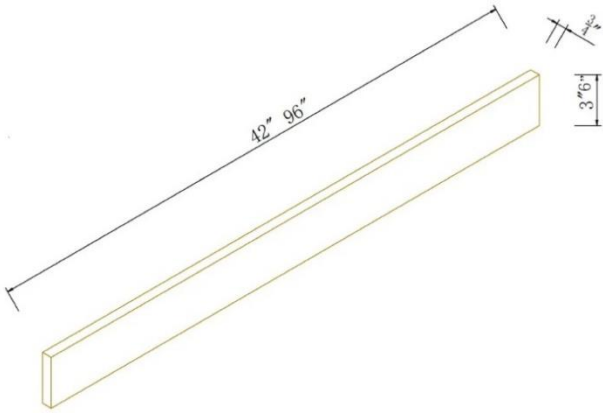

Wall Fillers

SKU	W	D	L
WF342	3"	3/4"	42"
WF396	3"	3/4"	96"
WF642	6"	3/4"	42"
WF696	6"	3/4"	96"