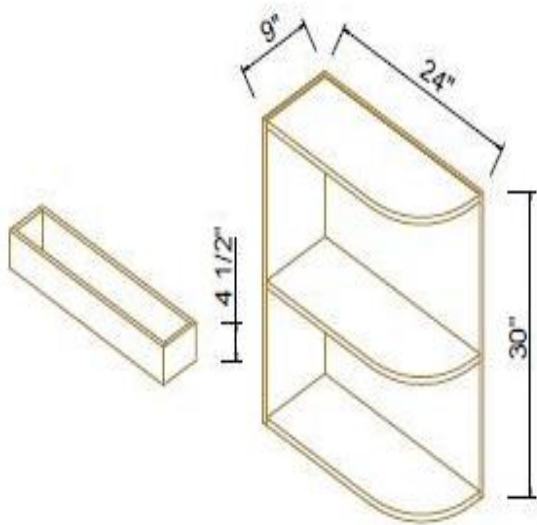

## Full Height Door Bases-1Door

Width= 12"~21"  
 Depth= 24"  
 Height= 34-1/2"

SKU	DOOR	
	W	H
B12FHD	11-5/8"	29-5/8"
B15FHD	14-5/8"	29-5/8"
B18FHD	17-5/8"	29-5/8"
B21FHD	20-5/8"	29-5/8"

## Full Height Door Bases-2Doors

Width= 24"~36"  
 Depth= 24"  
 Height= 34-1/2"

SKU	DOOR	
	W	H
B24FHD	11-3/4"	29-5/8"
B27FHD	13-1/4"	29-5/8"
B30FHD	14-3/4"	29-5/8"
B33FHD	16-1/4"	29-5/8"
B36FHD	17-3/4"	29-5/8"

### Two Drawer File Base Cabinet

Width= 18"  
 Depth= 21"  
 Height= 29-1/2"

SKU	TOP DRAWER FACE		BOTTOM DRAWER FACE	
	W	H	W	H
DFB18	17-5/8"	7-1/4"	17-5/8"	17-1/4"

### Spice Drawer Base

Width= 6"  
 Depth= 24"  
 Height= 34-1/2"

SKU	DRAWER	
	W	H
BSDC6	5-5/8"	5-3/4"