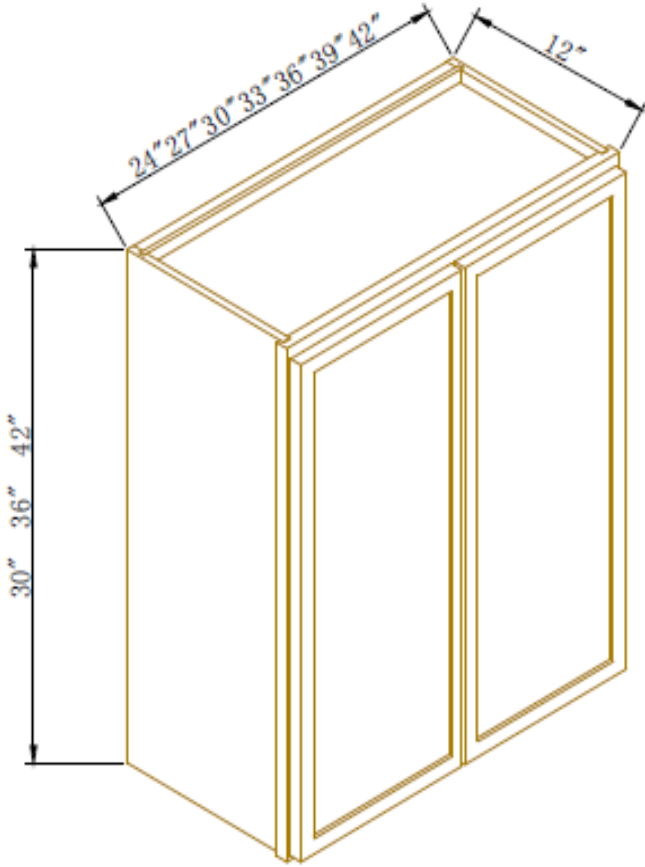

Double Doors Wall Cabinets

Width= 24"~42"

Depth=12"

Height= 30"~42"

SKU	DOOR	
	W	H
W2430	11-3/4"	29-5/8"
W2436	11-3/4"	35-5/8"
W2442	11-3/4"	41-5/8"
W2730	13-1/4"	29-5/8"
W2736	13-1/4"	35-5/8"
W2742	13-1/4"	41-5/8"
W3030	14-3/4"	29-5/8"
W3036	14-3/4"	35-5/8"
W3042	14-3/4"	41-5/8"
W3330	16-1/4"	29-5/8"
W3336	16-1/4"	35-5/8"
W3342	16-1/4"	41-5/8"
W3630	17-3/4"	29-5/8"
W3636	17-3/4"	35-5/8"
W3642	17-3/4"	41-5/8"
W3930	19-1/4"	29-5/8"
W3936	19-1/4"	35-5/8"
W3942	19-1/4"	41-5/8"
W4230	20-3/4"	29-5/8"
W4236	20-3/4"	35-5/8"
W4242	20-3/4"	41-5/8"

Note: 30' H and 36" H cabinets with 2 Adj. Shelves; 42" H cabinets with 3 Adj Shelves.