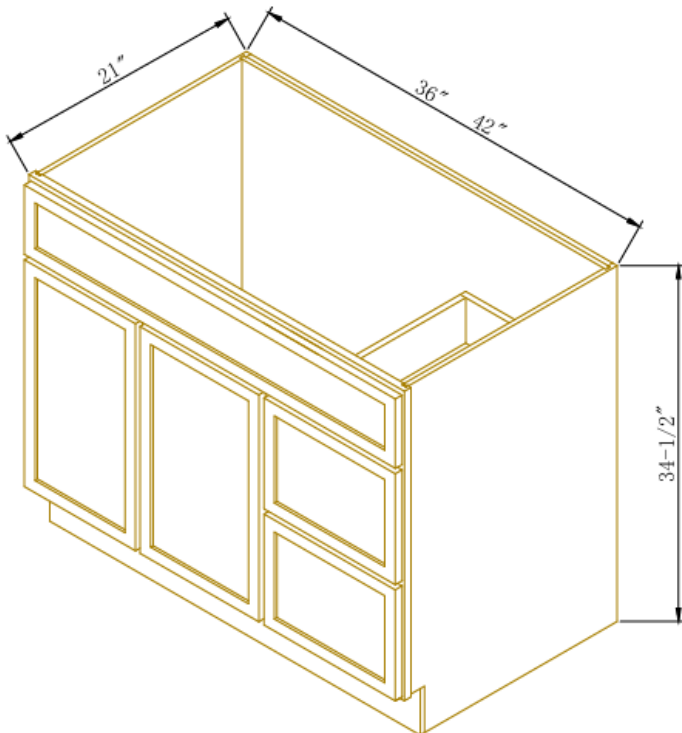

Vanity Sink Bases with Two Drawers on the Right

Width= 36"~42"

Depth= 21"

Height= 34-1/2"

SKU	DOOR		FALSE DRAWER		BOTTOM DRAWER	
	W	H	W	H	W	H
VA36-2DR	11-5/8"	22-1/4"	35-1/2"	7-1/4"	11-5/8"	11"
VA42-2DR	14-5/8"	22-1/4"	41-1/2"	7-1/4"	11-5/8"	11"