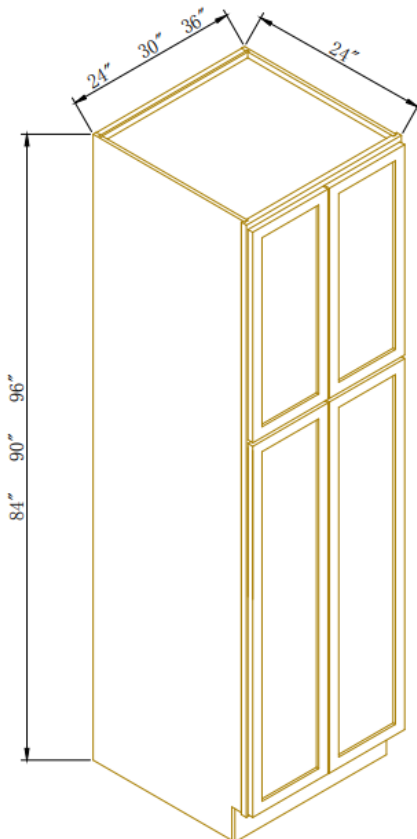

## Single Door Wall Pantries

Width= 18"  
 Depth= 24"  
 Height= 84" ~96"

SKU	UPPER DOOR		BOTTOM DOOR	
	W	H	W	H
WP1884	17-5/8"	29-5/8"	17-5/8"	49-3/8"
WP1890	17-5/8"	35-5/8"	17-5/8"	49-3/8"
WP1896	17-5/8"	41-5/8"	17-5/8"	49-3/8"
Note: 4 Adj. Shelves				