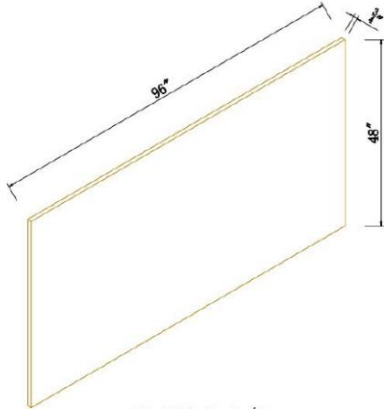

Base Finish Panel

SKU	W	D	H
BP4896 3/4	48"	3/4"	96"