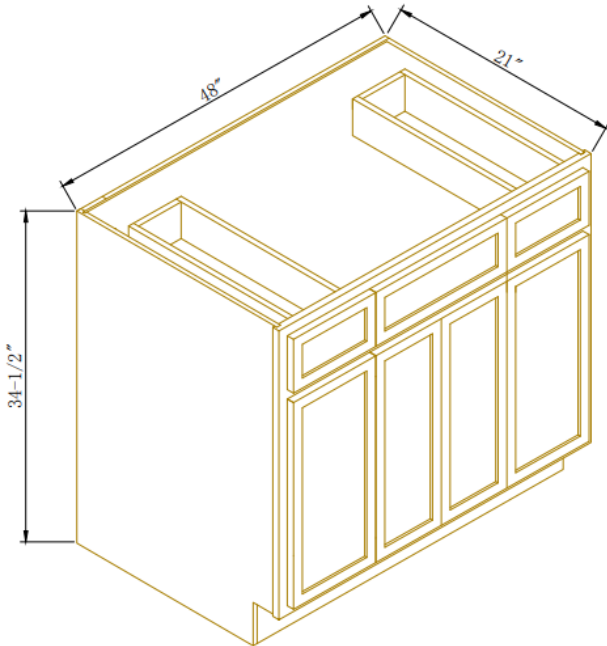

Vanity Single Sink Combo

Width= 48"
Depth= 21"
Height= 34-1/2"

SKU	DOOR		MID DRAWER		SIDE DRAWER	
	W	H	W	H	W	H
VSD48	11-3/4"	22-1/4"	23-3/4"	7-1/4"	11-3/4"	7-1/4"