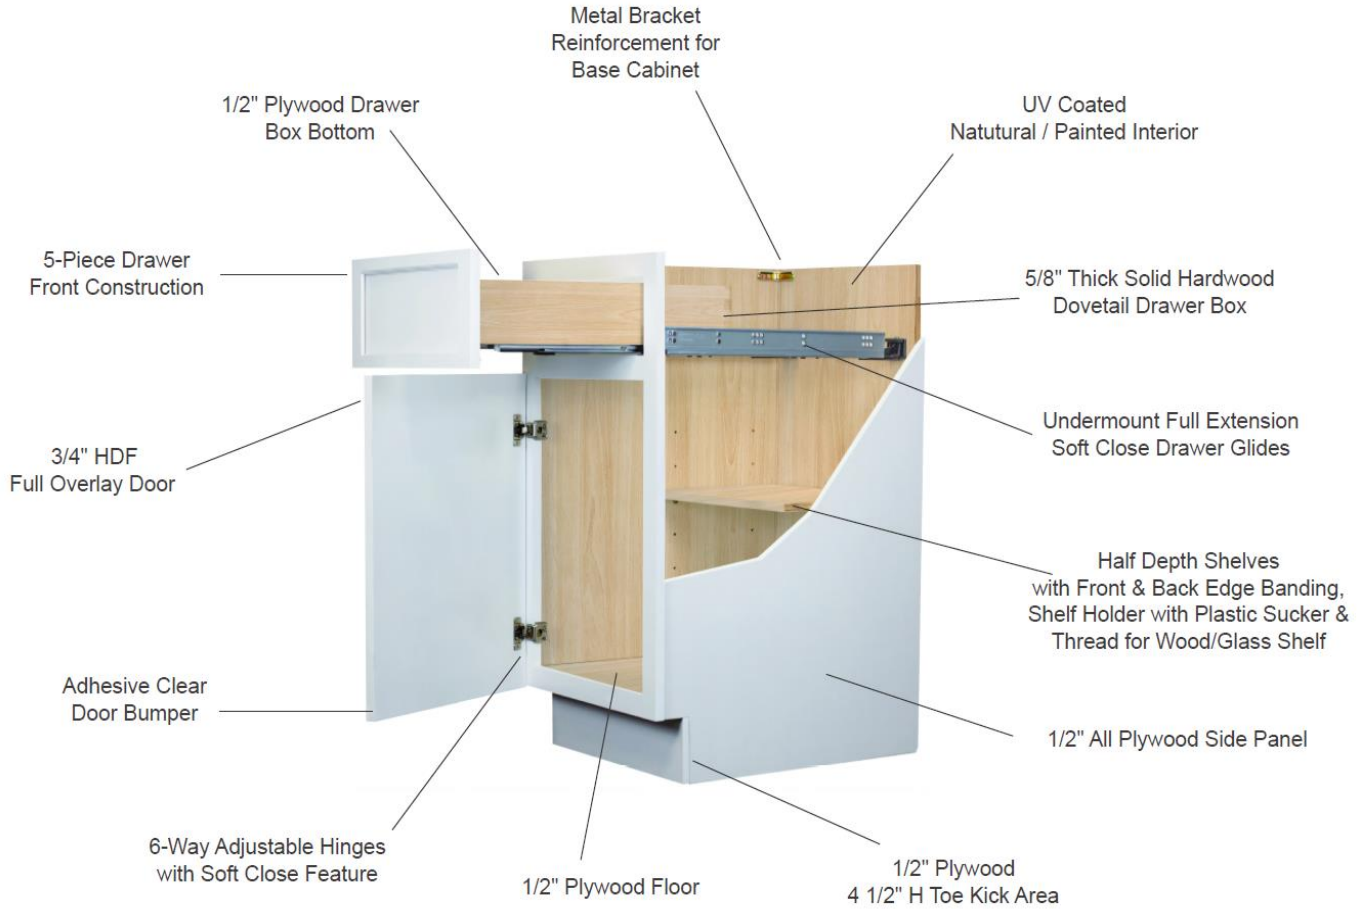

ROC Cabinetry is TSCA Title VI compliant signifying that our products have met the EPA's requirement of reduced exposure to formaldehyde emissions from certain wood products imported into the United States.

ANSI/KCMA A161.1