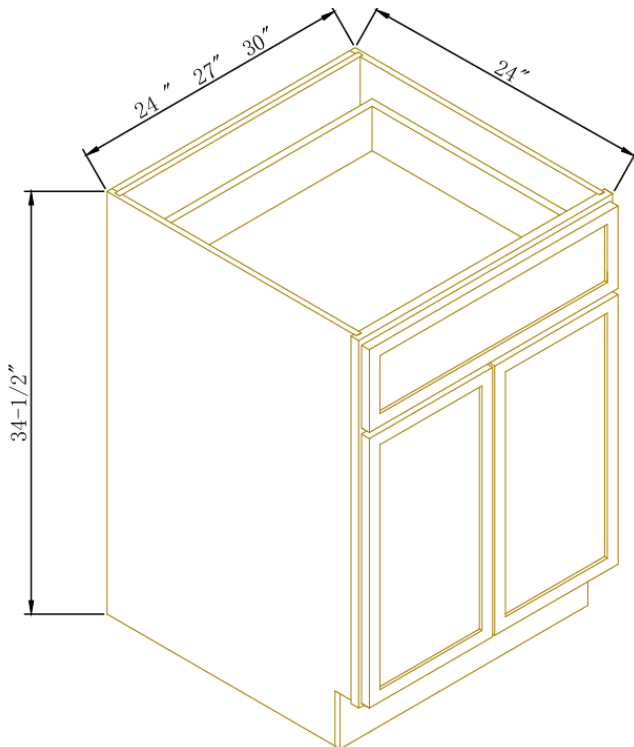

## Single Door Single Drawer Bases

Width= 12"~21"  
 Depth= 24"  
 Height= 34-1/2"

SKU	DOOR		DRAWER FACE	
	W	H	W	H
B12	11-5/8"	22-1/4"	11-5/8"	7-1/4"
B15	14-5/8"	22-1/4"	14-5/8"	7-1/4"
B18	17-5/8"	22-1/4"	17-5/8"	7-1/4"
B21	20-5/8"	22-1/4"	20-5/8"	7-1/4"
1 Adj. Shelf; half depth				

## Single Drawer Double Doors Bases

Width= 24"~30"  
 Depth= 24"  
 Height= 34-1/2"

SKU	DOOR		DRAWER FACE	
	W	H	W	H
B24	11-3/4"	22-1/4"	23-5/8"	7-1/4"
B27	13-1/4"	22-1/4"	26-5/8"	7-1/4"
B30	14-3/4"	22-1/4"	29-5/8"	7-1/4"
1 Adj. Shelf				