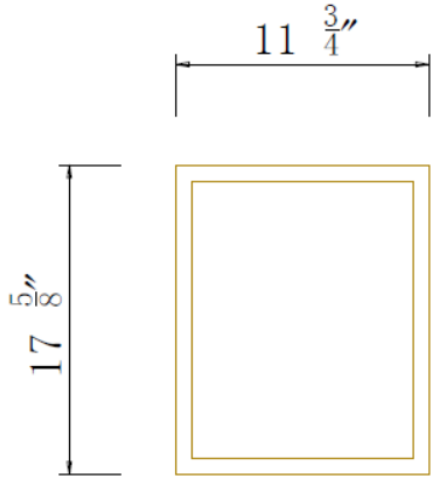

Wall Decorative Door Panel / Sample Door

SKU	W	H	D
WFD1218	11-3/4"	17-5/8"	3/4"