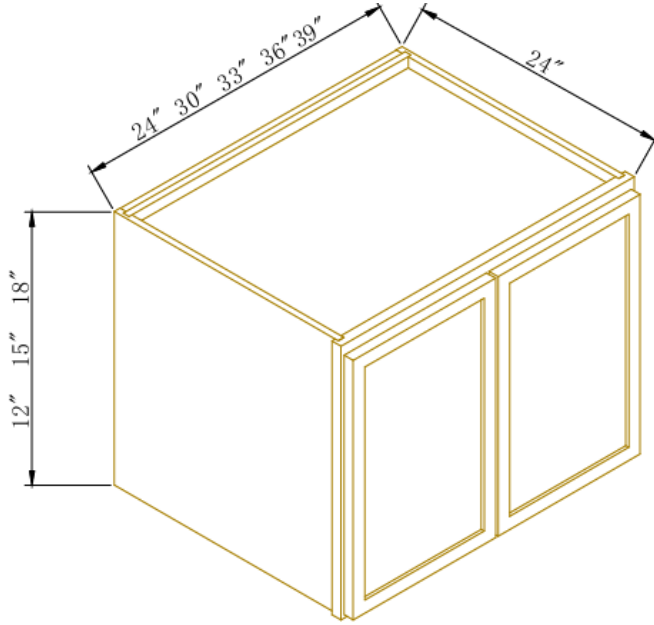

Double Doors Wall Cabinets

Width= 24" ~ 36"
Depth= 24"
Height= 12" ~ 18"

SKU	DOOR	
	W	H
W301824	14-3/4"	17-5/8"
W331824	16-1/4"	17-5/8"
W361224	17-3/4"	11-5/8"
W361524	17-3/4"	14-5/8"
W361824	17-3/4"	17-5/8"
W391824	19-1/4"	17-5/8"