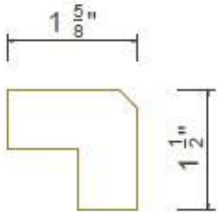

Angle Light Rail Molding

SKU	W	D	L
ALRM8	1-5/8"	1-1/2"	96"