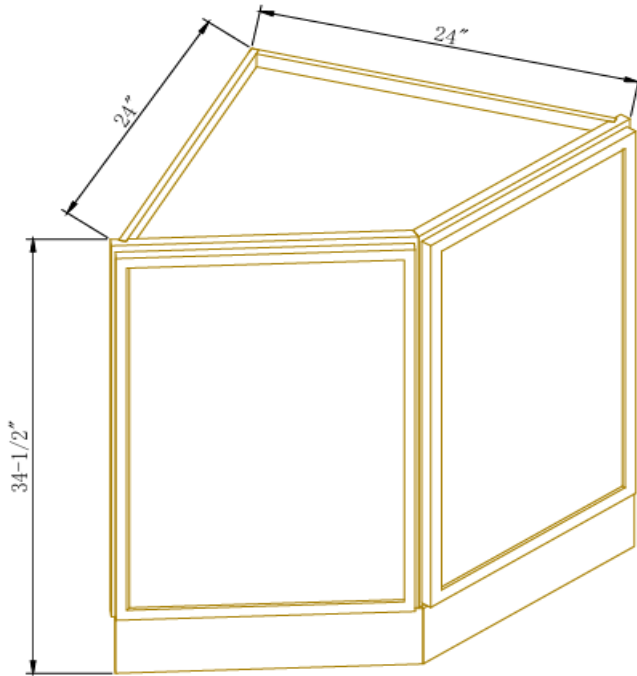

Base End Cabinet

Width=24"
Depth= 24"
Height= 34-1/2"

SKU	DOOR	
	W	H
BEC24	18-1/2"	29-5/8"