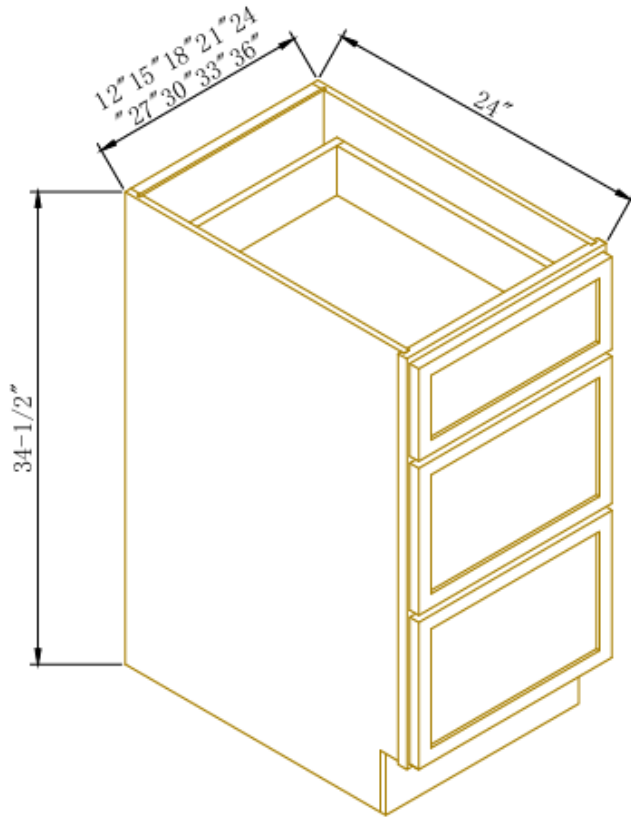

Three Drawer Bases

Width= 12" ~36"
Depth= 24"
Height= 34-1/2"

SKU	TOP DRAWER FACE		BOTTOM DRAWER FACE	
	W	H	W	H
DB12-3	11-5/8"	7-1/4"	11-5/8"	11"
DB15-3	14-5/8"	7-1/4"	14-5/8"	11"
DB18-3	17-5/8"	7-1/4"	17-5/8"	11"
DB21-3	20-5/8"	7-1/4"	20-5/8"	11"
DB24-3	23-5/8"	7-1/4"	23-5/8"	11"
DB27-3	26-5/8"	7-1/4"	26-5/8"	11"
DB30-3	29-5/8"	7-1/4"	29-5/8"	11"
DB33-3	32-5/8"	7-1/4"	32-5/8"	11"
DB36-3	35-5/8"	7-1/4"	35-5/8"	11"