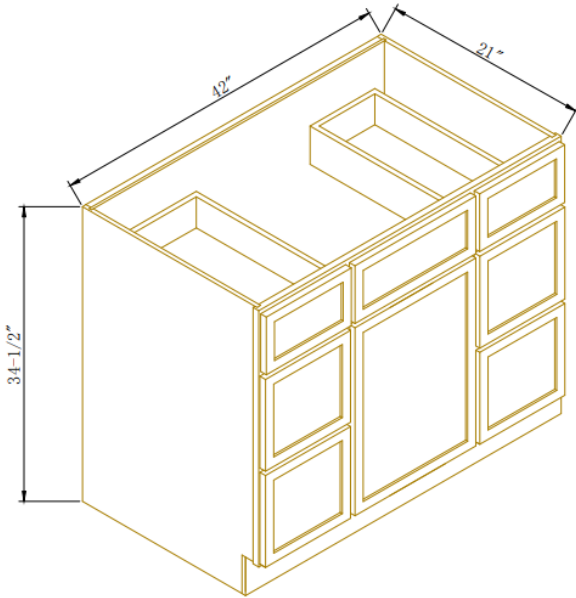

Vanity Single Sink Combo With 6 Drawers

Width=42"
Depth= 21"
Height= 34-1/2"

SKU	DOOR		SIDE DRAWER		MID TOP DRAWER		MID BOTTOM DRAWER	
	W	H	W	H	W	H	W	H
VDDB42	17-1/2"	22-1/4"	17-1/2"	7-1/4"	11-5/8"	7-1/4"	11-5/8"	11"

Vanity Wall Drawer Cabinets

Width= 18"~24"
Depth= 12"
Height= 18"

SKU	DRAWER FACE	
	W	H
3DW18	17-5/8"	5-3/4"
3DW24	23-5/8"	5-3/4"