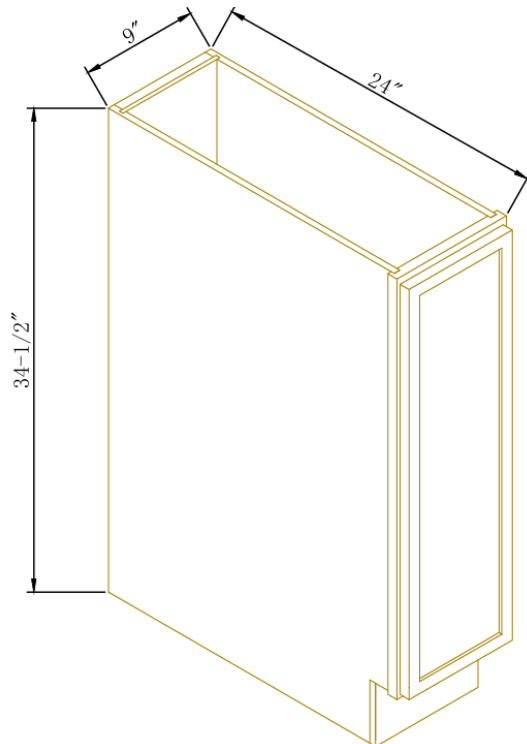

## Single Door Single Drawer Bases

Width= 12"~21"  
 Depth= 24"  
 Height= 34-1/2"

SKU	DOOR		DRAWER FACE	
	W	H	W	H
B12	11-5/8"	22-1/4"	11-5/8"	7-1/4"
B15	14-5/8"	22-1/4"	14-5/8"	7-1/4"
B18	17-5/8"	22-1/4"	17-5/8"	7-1/4"
B21	20-5/8"	22-1/4"	20-5/8"	7-1/4"
1 Adj. Shelf; half depth				

## Single Drawer Double Doors Bases

Width= 24"~30"  
 Depth= 24"  
 Height= 34-1/2"

SKU	DOOR		DRAWER FACE	
	W	H	W	H
B24	11-3/4"	22-1/4"	23-5/8"	7-1/4"
B27	13-1/4"	22-1/4"	26-5/8"	7-1/4"
B30	14-3/4"	22-1/4"	29-5/8"	7-1/4"
1 Adj. Shelf				

## Double Drawers Double Doors Bases

Width= 33"~42"  
 Depth= 24"  
 Height= 34-1/2"

SKU	DOOR		DRAWER FACE	
	W	H	W	H
B33	16-1/4"	22-1/4"	16-1/4"	7-1/4"
B36	17-3/4"	22-1/4"	17-3/4"	7-1/4"
B39	19 1/6"	22-1/4"	19-1/6"	7-1/4"
B42	20-3/4"	22-1/4"	20-3/4"	7-1/4"
1 Adj. Shelf				

## Tray Base

Width= 9"  
 Depth= 24"  
 Height= 34-1/2"

SKU	DOOR	
	W	H
TB09	8 5/8"	29 5/8"
1 Adj. Shelf		