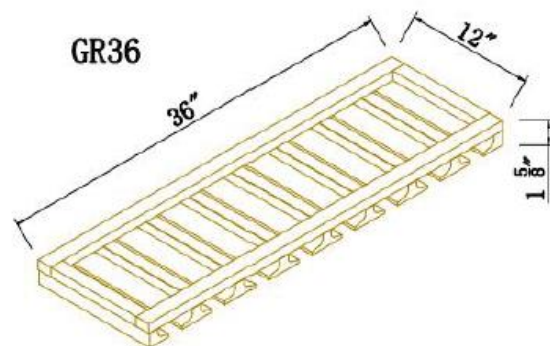

Wall Glass Hangers

SKU	W	D	H
GR36	36"	12"	1-5/8"