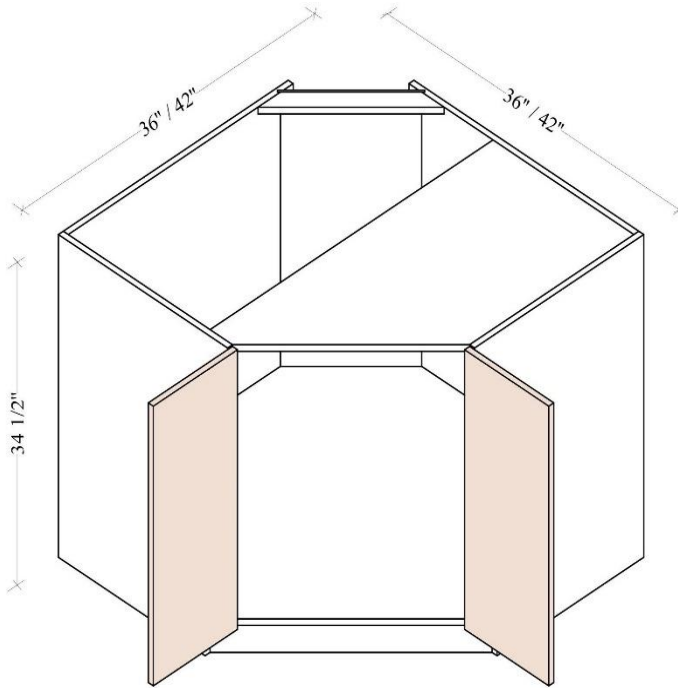

Door Series Code – refers to the door style and color

Cabinet type Base

Size Code 36" W

Feature code – supplements for the door or drawer type

The size code usually appears in the SKU codes as a set of numbers. A kitchen cabinet is generally a cube, so there are three-dimensional sizes WIDTH, HEIGHT, and DEPTH. For standardization, all kitchen base cabinets share the same height of 34-1/2" and a depth of 24". This simplifies the labeling to codes such as 'B36,' where 'B' stands for base cabinets, and '36' refers to the width in inches."

Double Full Height Door Bases

Width= 24" ~42"

Depth= 24"

Height= 34-1/2"

SKU	DOOR	
	W	H
B24FHD	11-7/8"	29-7/8"
B27FHD	13-3/8"	29-7/8"
B30FHD	14-7/8"	29-7/8"
B33FHD	16-3/8"	29-7/8"
B36FHD	17-7/8"	29-7/8"
B39FHD	19-3/8"	29-7/8"
B42FHD	20-7/8"	29-7/8"
1 Adj. Shelf; full depth		

Depth= 24"

Height= 34-1/2"

SKU	DOOR		DRAWER FACE	
	W	H	W	H
SB30	14-7/8"	23-7/8"	29-7/8"	5-7/8"
SB33	16-3/8"	23-7/8"	32-7/8"	5-7/8"
SB36	17-7/8"	23-7/8"	35-7/8"	5-7/8"
SB39	19-3/8"	23-7/8"	38-7/8"	5-7/8"

Farm Sink Bases

Width= 33" ~36"

Depth= 24"

Height= 34-1/2"

SKU	DOOR		FALSE DRAWER	
	W	H	W	H
FSB33	16-3/8"	17-7/8"	32-7/8"	11-7/8"
FSB36	17-7/8"	17-7/8"	35-7/8"	11-7/8"

Diagonal Corner Sink Bases

Width= 36" ~ 42"