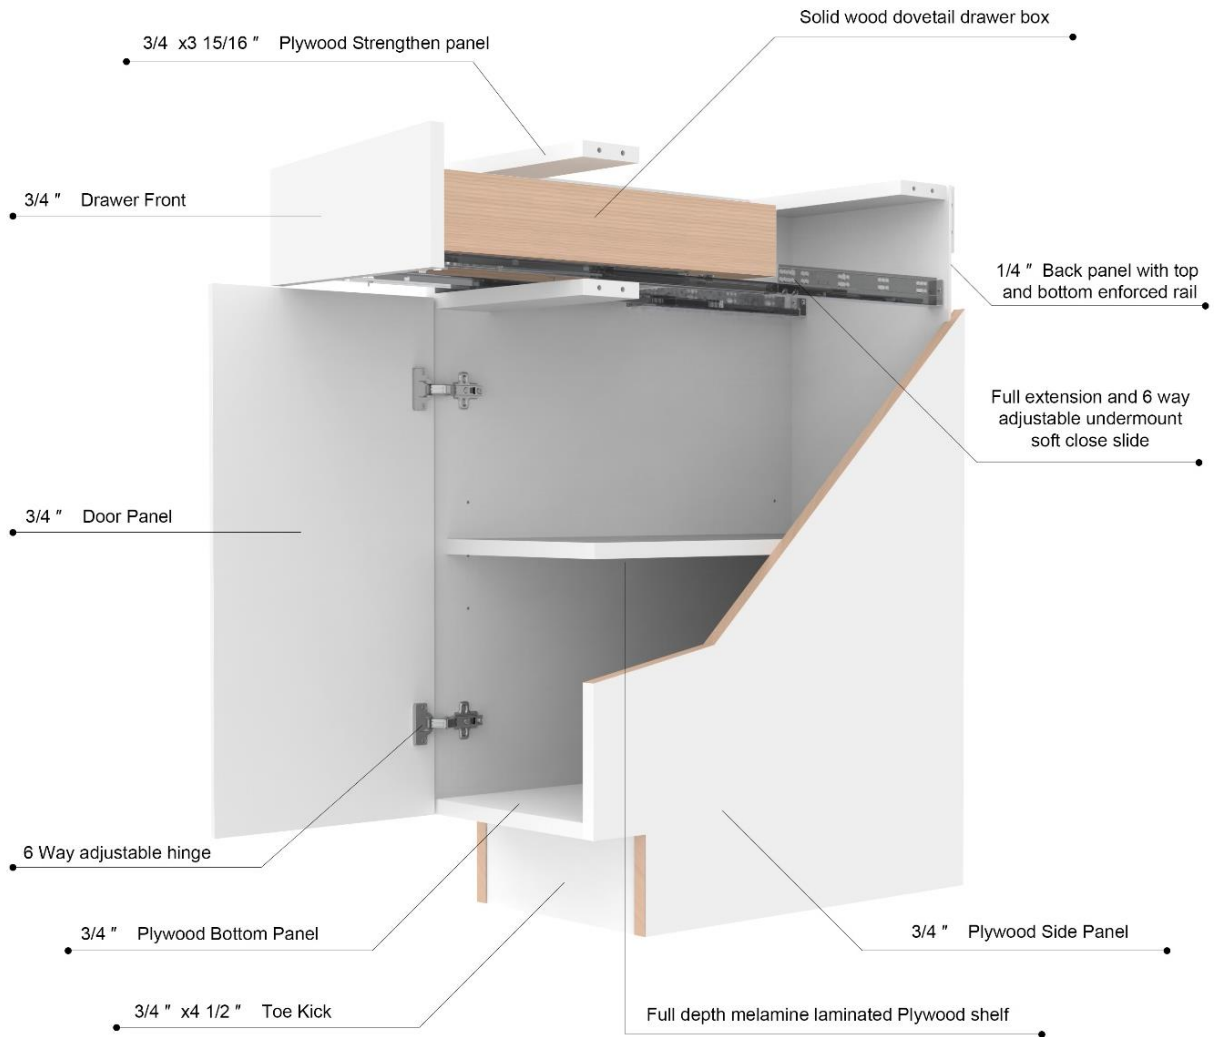

Construction Specification