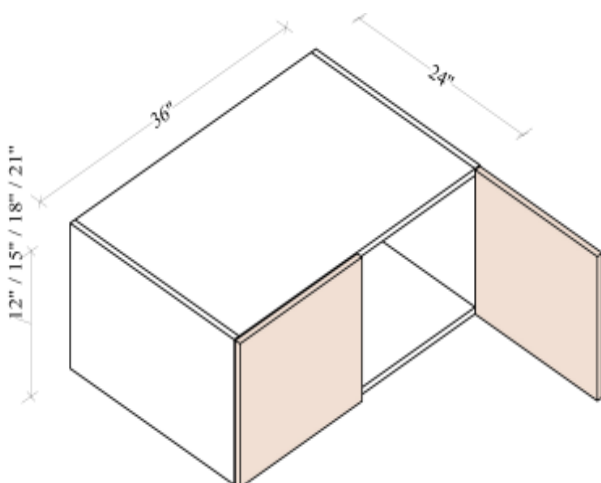

Double Doors Wall Cabinets 24"D

Width= 36"
Depth= 24"
Height= 12"~ 21"

SKU	DOOR	
	W	H
W361224	17-7/8"	11-7/8"
W361524	17-7/8"	14-7/8"
W361824	17-7/8"	17-7/8"
W362124	17-7/8"	20-7/8"