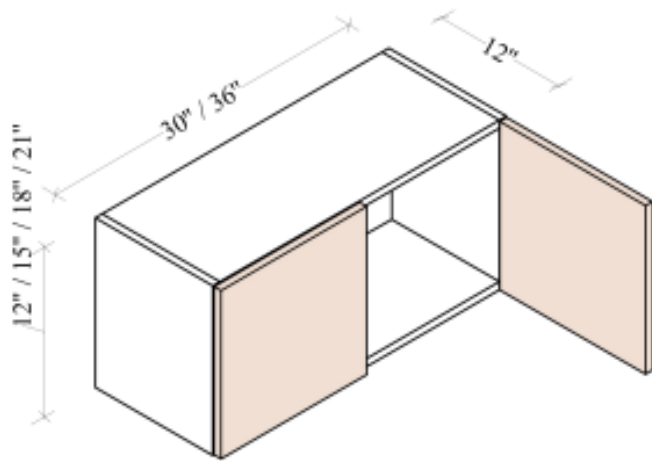

Double Doors Wall Cabinets 12" ~ 21" H

Width= 30" ~36"
Depth=12"
Height= 12" ~ 21"

SKU	DOOR	
	W	H
W3012	14-7/8"	11-7/8"
W3015	14-7/8"	14-7/8"
W3018	14-7/8"	17-7/8"
W3021	14-7/8"	20-7/8"
W3612	17-7/8"	11-7/8"
W3615	17-7/8"	14-7/8"
W3618	17-7/8"	17-7/8"
W3621	17-7/8"	20-7/8"