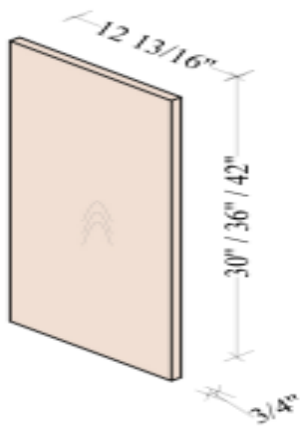

Wall Decorative Door Panel

SKU	W	H	D
WFD1330	12-13/16"	30"	3/4"
WFD1336	12-13/16"	36"	3/4"
WFD1342	12-13/16"	42"	3/4"