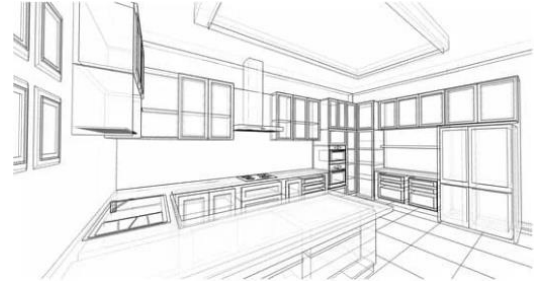

SKU Code Rule & Specs

-A BOX SKU SAMPLE:

Box Series Code – refers to all universal white linen cabinet box

Cabinet type Base

Size Code 36" W

Boxes define code – the feature of the cabinet box

-A DOOR SKU SAMPLE:

Door Series Code – refers to the door style and color

Cabinet type Base

Size Code 36" W

Feature code – supplements for the door or drawer type

The size code usually appears in the SKU codes as a set of numbers. A kitchen cabinet is generally a cube, so there are three-dimensional sizes WIDTH, HEIGHT, and DEPTH. For standardization, all kitchen base cabinets share the same height of 34-1/2" and a depth of 24". This simplifies the labeling to codes such as 'B36,' where 'B' stands for base cabinets, and '36' refers to the width in inches."

SKU Example:

NOTE: *In the Euro-Deluxe series, cabinet doors and boxes are sold separately. Please ensure to check and purchase both SKUs for a complete kit.*