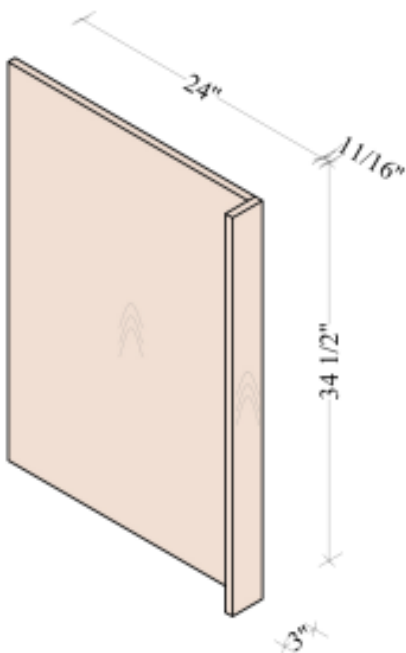

Dishwasher End Panel

SKU	PANEL		RETURN	
	W	H	W"	H
DWR	24"	34-1/2"	3"	34-1/2"