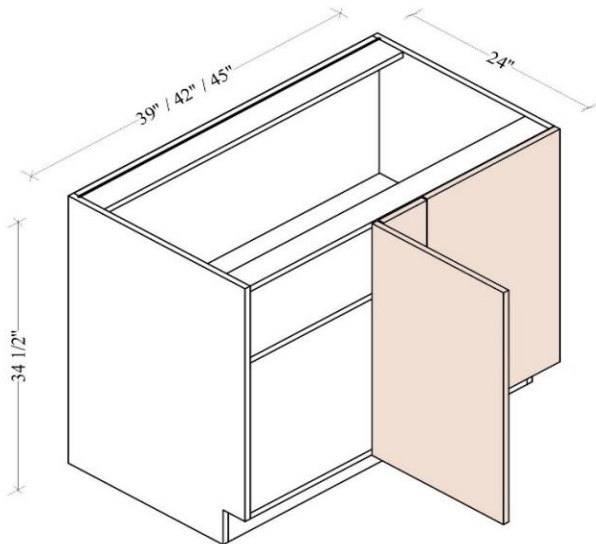

Double Full Height Door Bases

Width= 24" ~42"

Depth= 24"

Height= 34-1/2"

SKU	DOOR	
	W	H
B24FHD	11-7/8"	29-7/8"
B27FHD	13-3/8"	29-7/8"
B30FHD	14-7/8"	29-7/8"
B33FHD	16-3/8"	29-7/8"
B36FHD	17-7/8"	29-7/8"
B39FHD	19-3/8"	29-7/8"
B42FHD	20-7/8"	29-7/8"
1 Adj. Shelf; full depth		

Three Drawer Bases

Width= 12" ~36"

Depth= 24"

Height= 34-1/2"

SKU	TOP DRAWER FACE		BOTTOM DRAWER FACE	
	W	H	W	H
DB12-3	11-7/8"	5-7/8"	11-7/8"	11-7/8"
DB15-3	14-7/8"	5-7/8"	14-7/8"	11-7/8"
DB18-3	17-7/8"	5-7/8"	17-7/8"	11-7/8"
DB21-3	20-7/8"	5-7/8"	20-7/8"	11-7/8"
DB24-3	23-7/8"	5-7/8"	23-7/8"	11-7/8"
DB27-3	26-7/8"	5-7/8"	26-7/8"	11-7/8"
DB30-3	29-7/8"	5-7/8"	29-7/8"	11-7/8"
DB33-3	32-7/8"	5-7/8"	32-7/8"	11-7/8"
DB36-3	35-7/8"	5-7/8"	35-7/8"	11-7/8"

Two Drawer Bases

Width= 24" ~36"

Depth= 24"

Height= 34-1/2"

SKU	DRAWER	
	W	H
DB24-2	23-7/8"	14-7/8"
DB27-2	26-7/8"	14-7/8"
DB30-2	29-7/8"	14-7/8"
DB33-2	32-7/8"	14-7/8"
DB36-2	35-7/8"	14-7/8"

Base Blind Corner Cabinets

Width= 39" ~45"

Depth= 24"

Height= 34-1/2"

SKU	DOOR		SMALL FILLER	
	W	H	W	H
BBC39	14-7/8"	29-7/8"	5-7/8"	29-7/8"
BBC42	17-7/8"	29-7/8"	5-7/8"	29-7/8"
BBC45	20-7/8"	29-7/8"	5-7/8"	29-7/8"
1 Adj. Shelf				