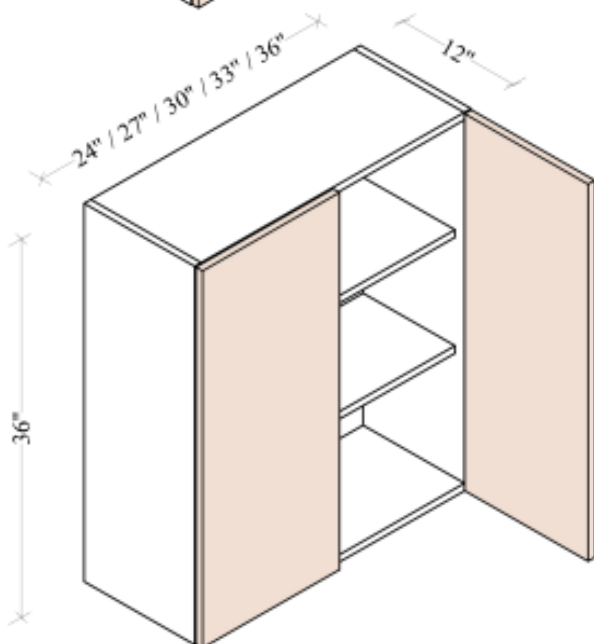

Double Doors Wall Cabinets 36"H

Width= 24" ~36"

Depth=12"

Height= 36"

SKU	DOOR	
	W	H
W2436	11-7/8"	35-7/8"
W2736	13-3/8"	35-7/8"
W3036	14-7/8"	35-7/8"
W3336	16-3/8"	35-7/8"
W3636	17-7/8"	35-7/8"
Note: 36" H cabinets with 2 Adj. Shelves