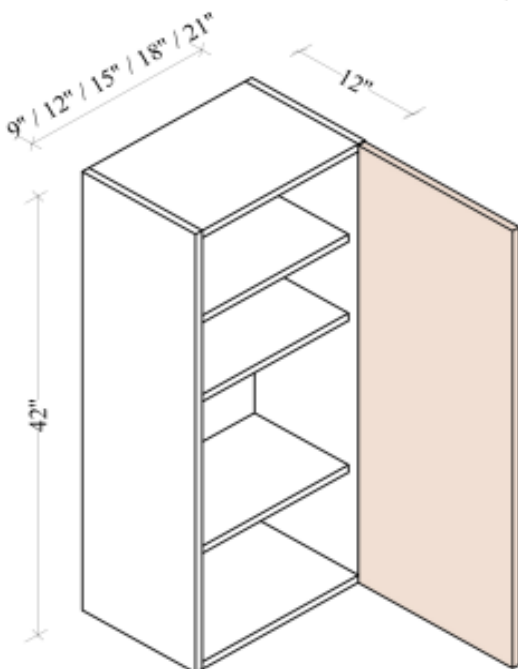

Single Door Wall Cabinets 42”H

Width= 9”~21”
Depth=12”
Height= 42”

SKU	DOOR	
	W	H
W0942	8-7/8”	41-7/8”
W1242	11-7/8”	41-7/8”
W1542	14-7/8”	41-7/8”
W1842	17-7/8”	41-7/8”
W2142	20-7/8”	41-7/8”
Note: 42”H cabinets with 3Adj. Shelves.