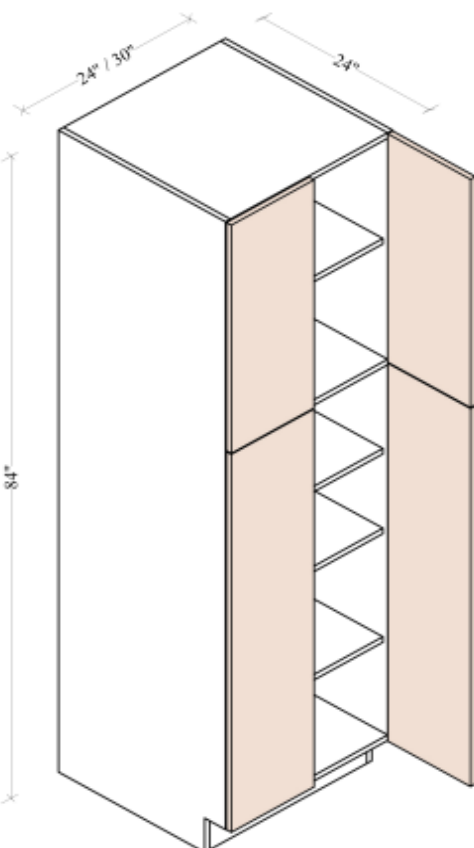

Double Doors Wall Pantries 84" H

Width= 24" ~30"

Depth= 24"

Height= 84"

SKU	BOTTOM DOOR		TOP DOOR	
	W	H	W	H
WP2484	11-7/8"	49-7/16"	11-7/8"	29-7/8"
WP3084	14-7/8"	49-7/16"	14-7/8"	29-7/8"
Note: 4 Adj. Shelves