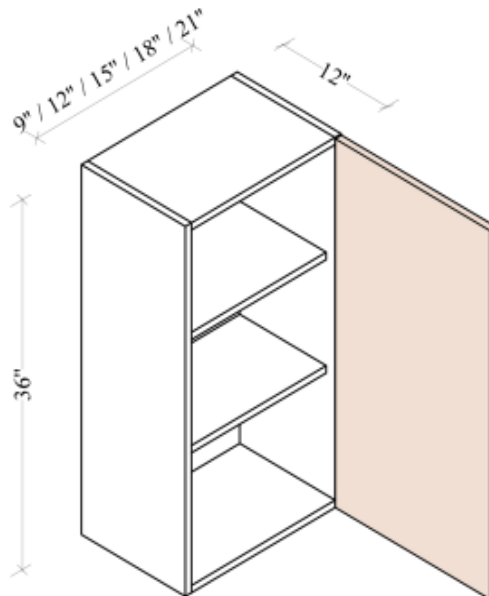

Single Full Height Door Bases

Width= 9" ~21"

Depth= 24"

Height= 34-1/2"

SKU	DOOR	
	W	H
B09FHD	8-7/8"	29-7/8"
B12FHD	11-7/8"	29-7/8"
B15FHD	14-7/8"	29-7/8"
B18FHD	17-7/8"	29-7/8"
B21FHD	20-7/8"	29-7/8"
1 Adj. Shelf; full depth		

Double Full Height Door Bases

Width= 24" ~42"

Depth= 24"

Height= 34-1/2"

SKU	DOOR	
	W	H
B24FHD	11-7/8"	29-7/8"
B27FHD	13-3/8"	29-7/8"
B30FHD	14-7/8"	29-7/8"
B33FHD	16-3/8"	29-7/8"
B36FHD	17-7/8"	29-7/8"
B39FHD	19-3/8"	29-7/8"
B42FHD	20-7/8"	29-7/8"
1 Adj. Shelf; full depth		

Cabinet type -
Wall Blind Corner

Cabinet Height
36"

Boxes define code –
the feature of the
cabinet box

Single Door Wall Cabinets 30”H

Width= 9”~21”
 Depth=12”
 Height= 30”

SKU	DOOR	
	W	H
W0930	8-7/8”	29-7/8”
W1230	11-7/8”	29-7/8”
W1530	14-7/8”	29-7/8”
W1830	17-7/8”	29-7/8”
W2130	20-7/8”	29-7/8”
Note: 30”H with 2Adj, Shelves		