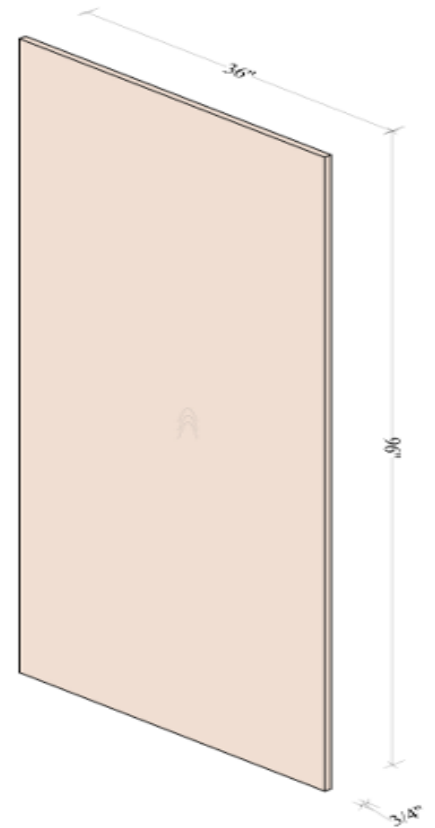

Refrigerator End Panel

SKU	W	H	D
REP9625	24-13/16"	96"	3/4"

Finished End Panel

SKU	W	H	D
PNL9636 3/4	36"	96"	3/4"

Dishwasher End Panel

SKU	PANEL		RETURN	
	W	H	W"	H
DWR	24"	34-1/2"	3"	34-1/2"