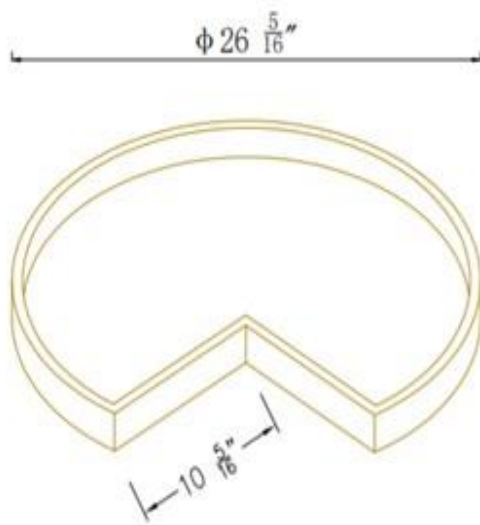

Lazy Susan Turn Table for BER33 & 36

SKU	wooden spinner
	Diameter Dimension
A-BER-B	26-5/16"
2pcs per set	
Applicable with BER33 & BER36, sold separately