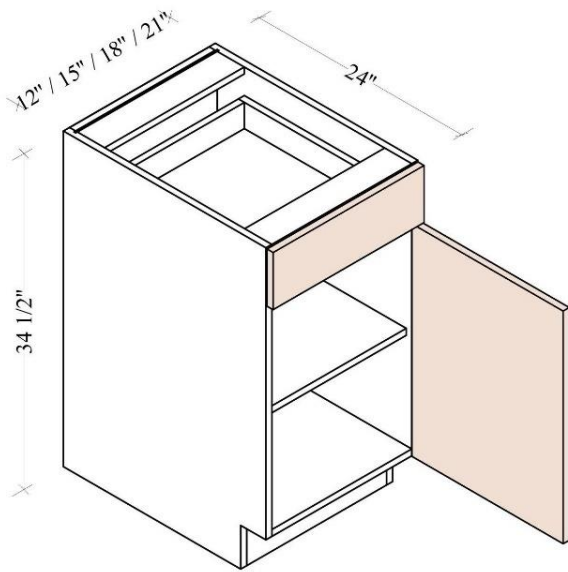

Single Drawer Single Door Bases

Width= 12"~21"

Depth= 24"

Height= 34-1/2"

SKU	DOOR		DRAWER FACE	
	W	H	W	H
B12	11-7/8"	23-7/8"	11-7/8"	5-7/8"
B15	14-7/8"	23-7/8"	14-7/8"	5-7/8"
B18	17-7/8"	23-7/8"	17-7/8"	5-7/8"
B21	20-7/8"	23-7/8"	20-7/8"	5-7/8"
1 Adj. Shelf; full depth