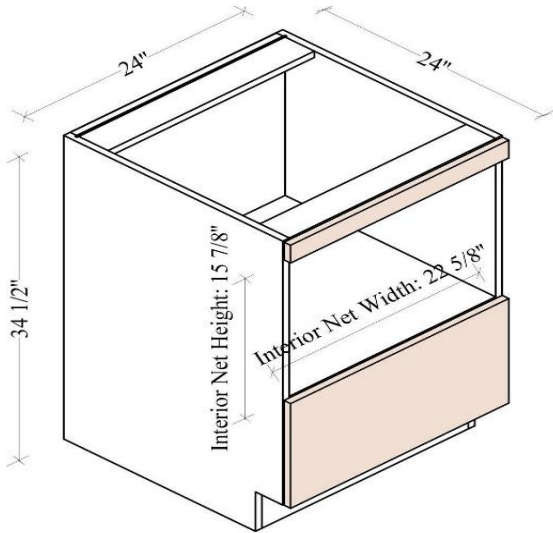

Width= 39" ~45"

Depth= 24"

Height= 34-1/2"

SKU	DOOR		SMALL FILLER	
	W	H	W	H
BBC39	14-7/8"	29-7/8"	5-7/8"	29-7/8"
BBC42	17-7/8"	29-7/8"	5-7/8"	29-7/8"
BBC45	20-7/8"	29-7/8"	5-7/8"	29-7/8"
1 Adj. Shelf				

	MIN SPACE	MAX SPACE
BBC39	42	45
BBC42	45	48
BBC45	48	51

BBC Swing Out Tray

SKU	Description
A-BCTray-L	Sold separately, applicable with BBC42 & BBC45
A-BCTray-R	
NOT suitable for BBC39	

Microwave Bases 24" – 30"

Width= 24" ~ 30"

Depth= 24"

Height= 34-1/2"

SKU	DRAWER FACE	
	W	H
BM24	23-7/8"	11-7/8"
Opening Dim: 22-5/8"W*15-7/8"H		

SKU	DRAWER FACE	
	W	H
BM27	26-7/8"	11-7/8"
Opening Dim: 25-9/16"W*15-7/8"H		

SKU	DRAWER FACE	
	W	H
BM30	29-7/8"	11-7/8"
Opening Dim: 28-9/16" W*15-7/8"H		

33" ~ 36" W Easy Reach Cabinets

Width= 33" ~ 36"

Depth= 24"

Height= 34-1/2"

SKU	DOOR	
	W	H
BER33	8-1/16"	29-7/8"
BER36	11-1/16"	29-7/8"
1 Adj. Shelf		
Applicable with BER-B wooden spinner, sold separately		