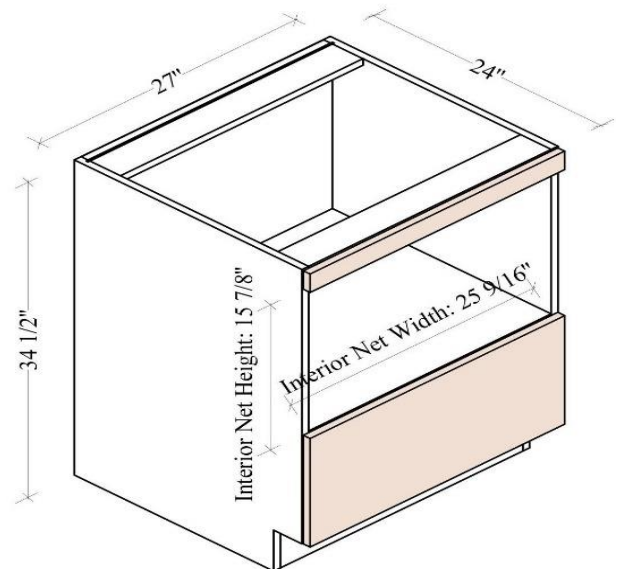

Width= 39" ~45"

Depth= 24"

Height= 34-1/2"

SKU	DOOR		SMALL FILLER	
	W	H	W	H
BBC39	14-7/8"	29-7/8"	5-7/8"	29-7/8"
BBC42	17-7/8"	29-7/8"	5-7/8"	29-7/8"
BBC45	20-7/8"	29-7/8"	5-7/8"	29-7/8"
1 Adj. Shelf				

	MIN SPACE	MAX SPACE
BBC39	42	45
BBC42	45	48
BBC45	48	51

BBC Swing Out Tray

SKU	Description
A-BCTray-L	Sold separately, applicable with BBC42 & BBC45
A-BCTray-R	
NOT suitable for BBC39	

Microwave Bases 24" – 30"

Width= 24" ~ 30"

Depth= 24"

Height= 34-1/2"

SKU	DRAWER FACE	
	W	H
BM24	23-7/8"	11-7/8"
Opening Dim: 22-5/8"W*15-7/8"H		

SKU	DRAWER FACE	
	W	H
BM27	26-7/8"	11-7/8"
Opening Dim: 25-9/16"W*15-7/8"H		

SKU	DRAWER FACE	
	W	H
BM30	29-7/8"	11-7/8"
Opening Dim: 28-9/16" W*15-7/8"H		

33" ~ 36" W Easy Reach Cabinets

Width= 33" ~ 36"

Depth= 24"

Height= 34-1/2"

SKU	DOOR	
	W	H
BER33	8-1/16"	29-7/8"
BER36	11-1/16"	29-7/8"
1 Adj. Shelf		
Applicable with BER-B wooden spinner, sold separately		