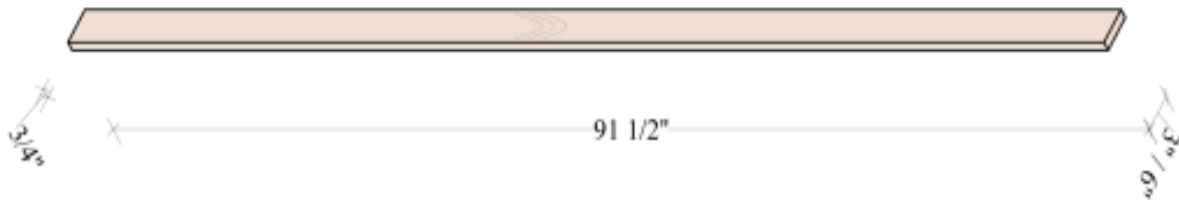

SKU	W	H	D
PNL9636 3/4	36"	96"	3/4"

Dishwasher End Panel

SKU	PANEL		RETURN	
	W	H	W"	H
DWR	24"	34-1/2"	3"	34-1/2"

Wall Filler

SKU	W	H	D
WF342	3"	41-7/8"	3/4"
WF642	6"	41-7/8"	3/4"

Tall Filler

SKU	W	H	D
TF3	3"	91-1/2"	3/4"
TF6	6"	91-1/2"	3/4"