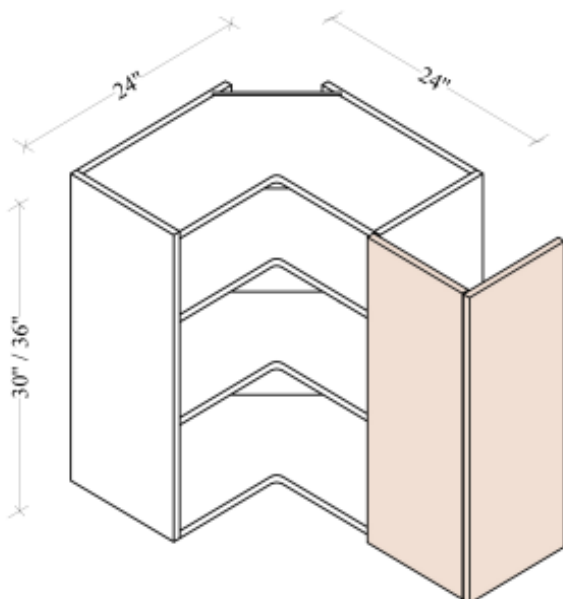

30" ~ 36" H

Width= 24"
Depth= 24"
Height= 30" ~ 36"

SKU	DOOR	
	W	H
WDC2430	15-7/8"	29-7/8"
WDC2436	15-7/8"	35-7/8"
Note: 30" H and 36" H cabinets with 2 Adj. Shelves		

Diagonal Corner Wall Cabinet 42"H

Width= 24"
Depth= 24"
Height= 42"

SKU	DOOR	
	W	H
WDC2442	15-7/8"	41-7/8"
Note: 42" H cabinets with 3 Adj Shelves		

Easy Reach Wall Cabinets

30" ~ 36" H

Width= 24"
Depth= 24"
Height= 30"~36"

SKU	DOOR	
	W	H
WER2430	11-1/8"	29-7/8"
WER2436	11-1/8"	35-7/8"
Note: 30" H and 36" H cabinets with 2 Adj. Shelves;		