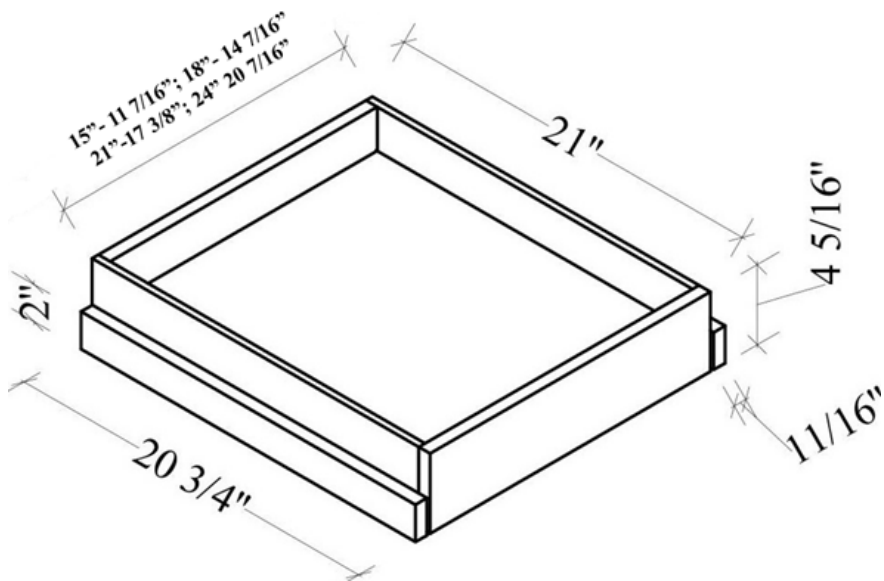

SOFT CLOSING WOOD ROLL OUT DRAWERS

SKU	W	H	D
A-ROT15S	11-7/16"	4-5/16"	21"
A-ROT18S	14-7/16"	4-5/16"	21"
A-ROT21S	17-3/8"	4-5/16"	21"
A-ROT24S	20-7/16"	4-5/16"	21"