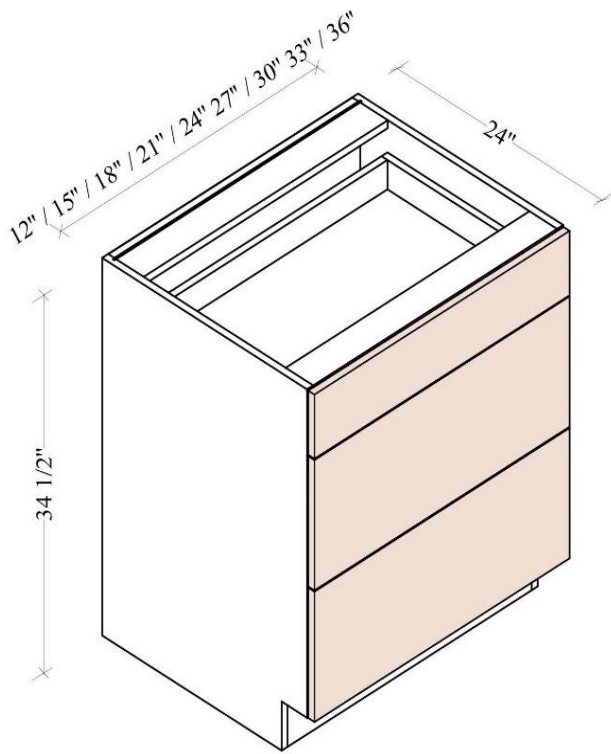

Single Full Height Door Bases

Width= 9" ~21"

Depth= 24"

Height= 34-1/2"

SKU	DOOR	
	W	H
B09FHD	8-7/8"	29-7/8"
B12FHD	11-7/8"	29-7/8"
B15FHD	14-7/8"	29-7/8"
B18FHD	17-7/8"	29-7/8"
B21FHD	20-7/8"	29-7/8"
1 Adj. Shelf; full depth		

Double Full Height Door Bases

Width= 24" ~42"

Depth= 24"

Height= 34-1/2"

SKU	DOOR	
	W	H
B24FHD	11-7/8"	29-7/8"
B27FHD	13-3/8"	29-7/8"
B30FHD	14-7/8"	29-7/8"
B33FHD	16-3/8"	29-7/8"
B36FHD	17-7/8"	29-7/8"
B39FHD	19-3/8"	29-7/8"
B42FHD	20-7/8"	29-7/8"
1 Adj. Shelf; full depth		

Base Spice Rack

Width= 9"
 Depth= 24"
 Height= 34-1/2"

SKU	DRAWER FACE	
	W	H
BSR09S	8-7/8"	29-7/8"
SOFT-CLOSE		

Base Waste Basket Cabinet-2Bins

Width= 18"
 Depth= 24"
 Height= 34-1/2"

SKU	DOOR		DRAWER FACE	
	W	H	W	H
BWBK18-2A	17-7/8"	23-7/8"	17-7/8"	5-7/8"
2 Trash Cans sold as a bundle with cabinet box, packed separately				

Three Drawer Bases

Width= 12" ~36"

Depth= 24"

Height= 34-1/2"

SKU	TOP DRAWER FACE		BOTTOM DRAWER FACE	
	W	H	W	H
DB12-3	11-7/8"	5-7/8"	11-7/8"	11-7/8"
DB15-3	14-7/8"	5-7/8"	14-7/8"	11-7/8"
DB18-3	17-7/8"	5-7/8"	17-7/8"	11-7/8"
DB21-3	20-7/8"	5-7/8"	20-7/8"	11-7/8"
DB24-3	23-7/8"	5-7/8"	23-7/8"	11-7/8"
DB27-3	26-7/8"	5-7/8"	26-7/8"	11-7/8"
DB30-3	29-7/8"	5-7/8"	29-7/8"	11-7/8"
DB33-3	32-7/8"	5-7/8"	32-7/8"	11-7/8"
DB36-3	35-7/8"	5-7/8"	35-7/8"	11-7/8"