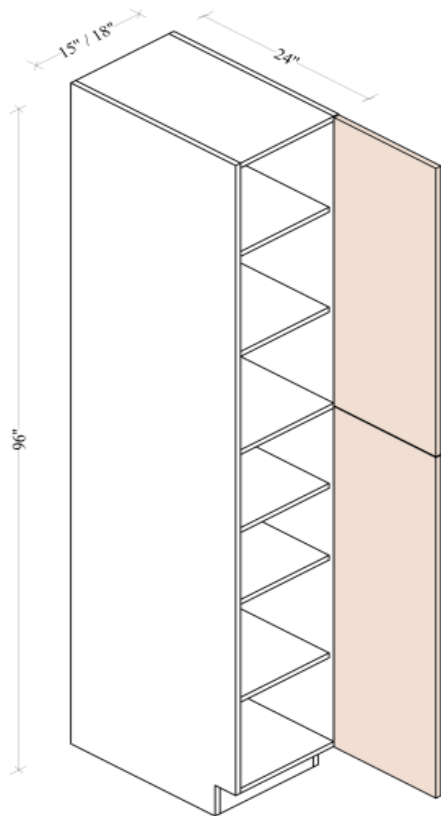

Single Door Wall Pantries 96" H

Width= 15" ~ 18"

Depth= 24"

Height= 96"

SKU	BOTTOM DOOR		TOP DOOR	
	W	H	W	H
WP1596	14-7/8"	49-7/16"	14-7/8"	41-7/8"
WP1896	17-7/8"	49-7/16"	17-7/8"	41-7/8"
Note: 5 Adj. Shelves