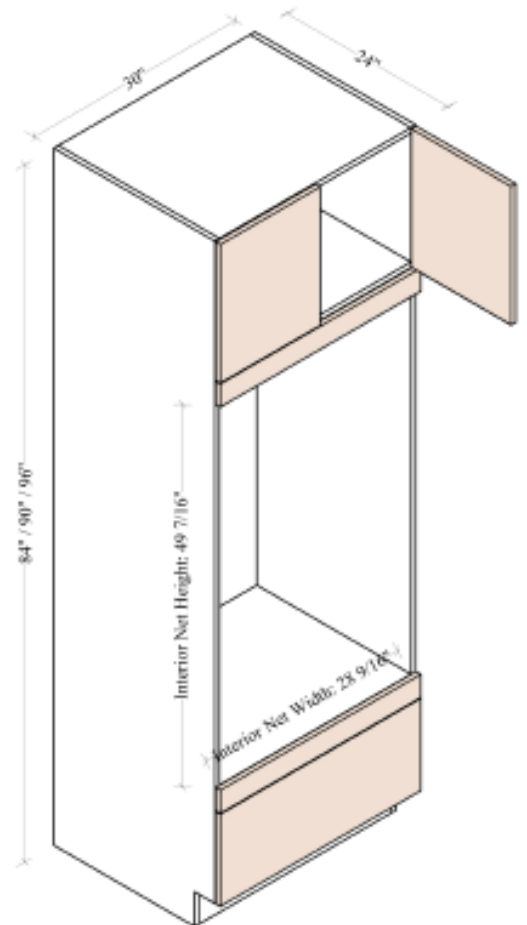

Single Oven Cabinets

Width= 30"
Depth= 24"
Height= 84" ~ 96"

SKU	BIG DRAWER FACE		SMALL DRAWER FACE		TOP DOOR	
	W	H	W	H	W	H
SOC3084	29-7/8"	11-7/8"	29-7/8"	5-7/8"	14-7/8"	11-7/8"
SOC3090	29-7/8"	11-7/8"	29-7/8"	5-7/8"	14-7/8"	17-7/8"
SOC3096	29-7/8"	11-7/8"	29-7/8"	5-7/8"	14-7/8"	23-7/8"
Opening Dim: 28-9/16"W*31-7/16"H						
Adjustable Filler: 29-7/8"W*3"H						

Double Oven Cabinets

Width= 30"
Depth= 24"
Height= 84" ~ 96"

SKU	DRAWER FACE		TOP DOOR	
	W	H	W	H
DOC3084	29-7/8"	11-7/8"	14-7/8"	11-7/8"
DOC3090	29-7/8"	11-7/8"	14-7/8"	17-7/8"
DOC3096	29-7/8"	11-7/8"	14-7/8"	23-7/8"
Opening Dim: 28-9/16"W*49-7/16"H				
Adjustable Filler: 29-7/8"W*3"H				