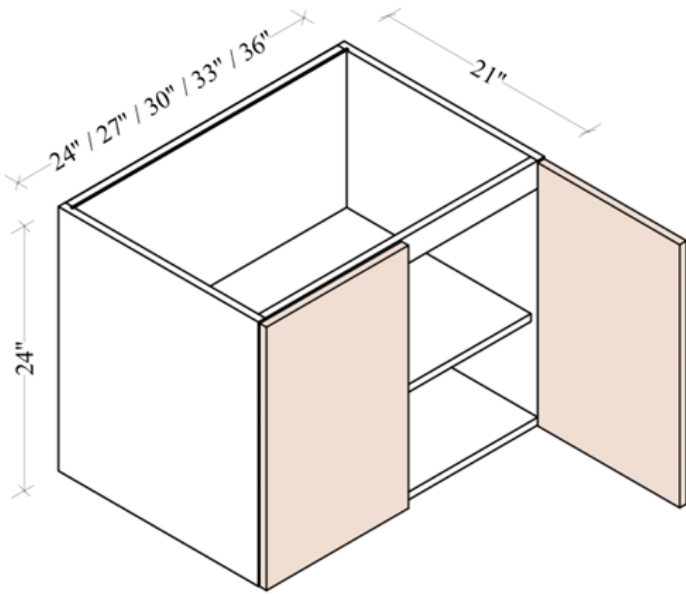

Floating Vanity Sink Bases

Width= 24" ~36"

Depth= 21"

Height= 24"

SKU	DOOR	
	W	H
FVA24	11-7/8"	23-7/8"
FVA27	13-3/8"	23-7/8"
FVA30	14-7/8"	23-7/8"
FVA33	16-3/8"	23-7/8"
FVA36	17-7/8"	23-7/8"