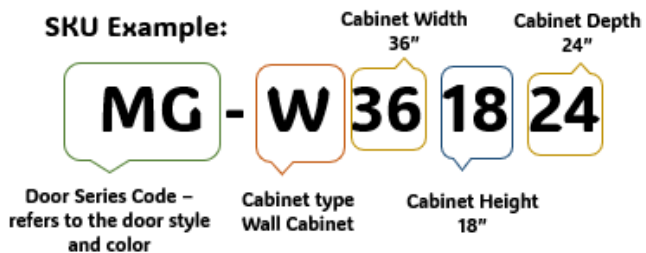

SKU Example:

NOTE: *In the Euro-Deluxe series, cabinet doors and boxes are sold separately. Please ensure to check and purchase both SKUs for a complete kit.*