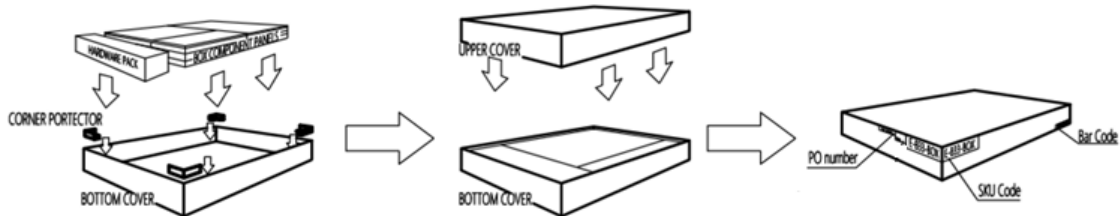

The package includes: All panels for cabinet construction, drawer boxes and slides, hardware pack incl.: hinges, dowels, screws, bumpers, shelf supporters.

The following items are **NOT** included:

- Door or Drawer Front.
- Screws for locking cabinets on wall on connecting together.
- Other functional hardware E.g. Lazy-Susan turn table, pull-out racks, Lift Mechanism, Plastic trash can, L-shape or U-shape support for floating vanities, Swing out tray.

2. Door package: (SKU: **MW-B18**).

The package includes: Door and Drawer panels of the corresponding cabinet only.

Our Euro-Deluxe frameless cabinet boxes feature a **universal white linen box** color in and out. When designing with Euro-Deluxe, a 3/4" finish panel is required anytime there is an exposed end. Remember to also use a panel next to appliances or when varying cabinet heights are used.