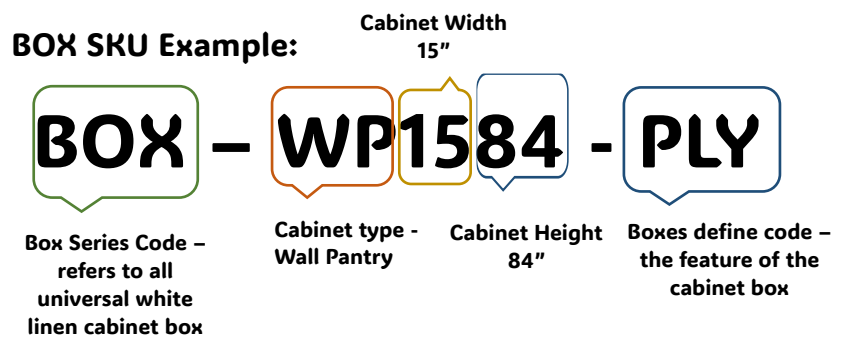

TALL CABINETS

WP – Wall Pantry

SOC – Single Oven Cabinet

DOC – Double Oven Cabinet

Single Door Wall Pantries 84" H

Width= 15" ~ 18"

Depth= 24"

Height= 84"