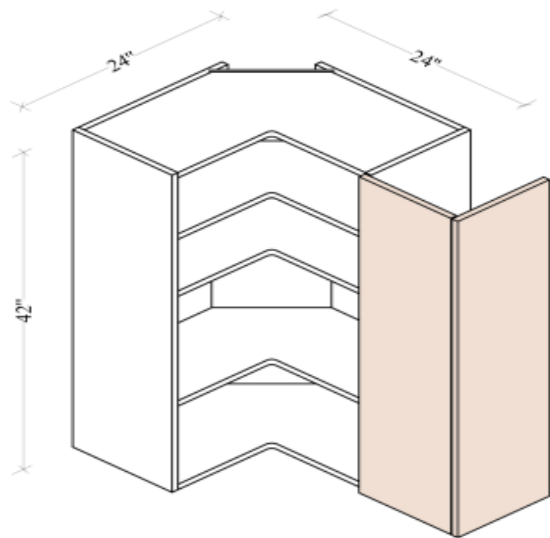

SKU	DOOR	
	W	H
WDC2442	15-7/8"	41-7/8"
Note: 42" H cabinets with 3 Adj Shelves		

Easy Reach Wall Cabinets

30" ~ 36" H

Width= 24"
Depth= 24"
Height= 30"~36"

SKU	DOOR	
	W	H
WER2430	11-1/8"	29-7/8"
WER2436	11-1/8"	35-7/8"
Note: 30" H and 36" H cabinets with 2 Adj. Shelves;		