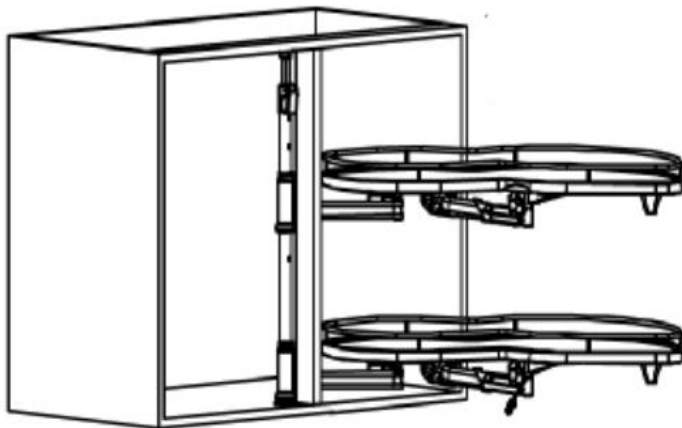

Width= 39" ~45"

Depth= 24"

Height= 34-1/2"

SKU	DOOR		SMALL FILLER	
	W	H	W	H
BBC39	14-7/8"	29-7/8"	5-7/8"	29-7/8"
BBC42	17-7/8"	29-7/8"	5-7/8"	29-7/8"
BBC45	20-7/8"	29-7/8"	5-7/8"	29-7/8"
1 Adj. Shelf				

	MIN SPACE	MAX SPACE
BBC39	42	45
BBC42	45	48
BBC45	48	51

BBC Swing Out Tray

SKU	Description
A-BCTray-L	Sold separately, applicable with BBC42 & BBC45
A-BCTray-R	
NOT suitable for BBC39	

Microwave Bases 24" – 30"