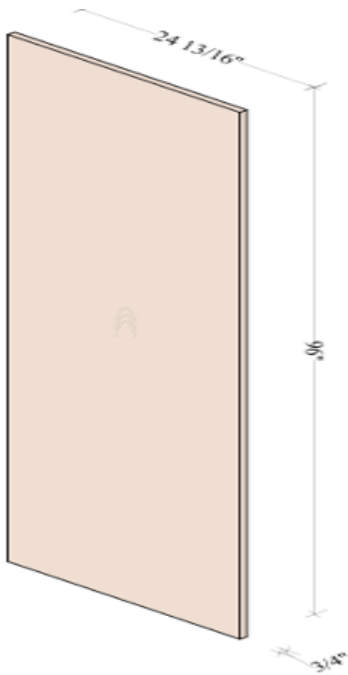

Refrigerator End Panel

SKU	W	H	D
REP9625	24-13/16"	96"	3/4"

Finished End Panel

SKU	W	H	D
PNL9636 3/4	36"	96"	3/4"