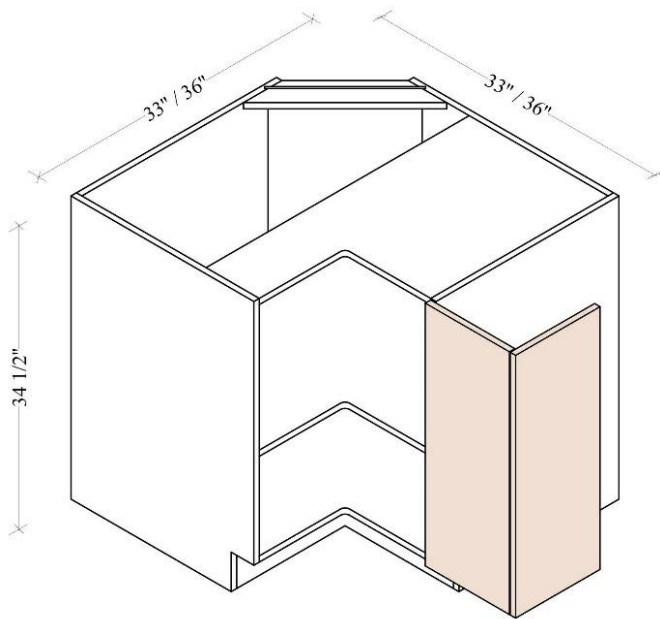

Double Full Height Door Bases

Width= 24" ~42"

Depth= 24"

Height= 34-1/2"

SKU	DOOR	
	W	H
B24FHD	11-7/8"	29-7/8"
B27FHD	13-3/8"	29-7/8"
B30FHD	14-7/8"	29-7/8"
B33FHD	16-3/8"	29-7/8"
B36FHD	17-7/8"	29-7/8"
B39FHD	19-3/8"	29-7/8"
B42FHD	20-7/8"	29-7/8"
1 Adj. Shelf; full depth		

	MIN SPACE	MAX SPACE
BBC39	42	45
BBC42	45	48
BBC45	48	51

BBC Swing Out Tray

SKU	Description
A-BCTray-L	Sold separately, applicable with BBC42 & BBC45
A-BCTray-R	
NOT suitable for BBC39	

Microwave Bases 24" – 30"

Width= 24" ~ 30"

Depth= 24"

Height= 34-1/2"

SKU	DRAWER FACE	
	W	H
BM24	23-7/8"	11-7/8"
Opening Dim: 22-5/8"W*15-7/8"H		

SKU	DRAWER FACE	
	W	H
BM27	26-7/8"	11-7/8"
Opening Dim: 25-9/16"W*15-7/8"H		

SKU	DRAWER FACE	
	W	H
BM30	29-7/8"	11-7/8"
Opening Dim: 28-9/16" W*15-7/8"H		

33" ~ 36" W Easy Reach Cabinets

Width= 33" ~ 36"

Depth= 24"

Height= 34-1/2"

SKU	DOOR	
	W	H
BER33	8-1/16"	29-7/8"
BER36	11-1/16"	29-7/8"
1 Adj. Shelf		
Applicable with BER-B wooden spinner, sold separately		