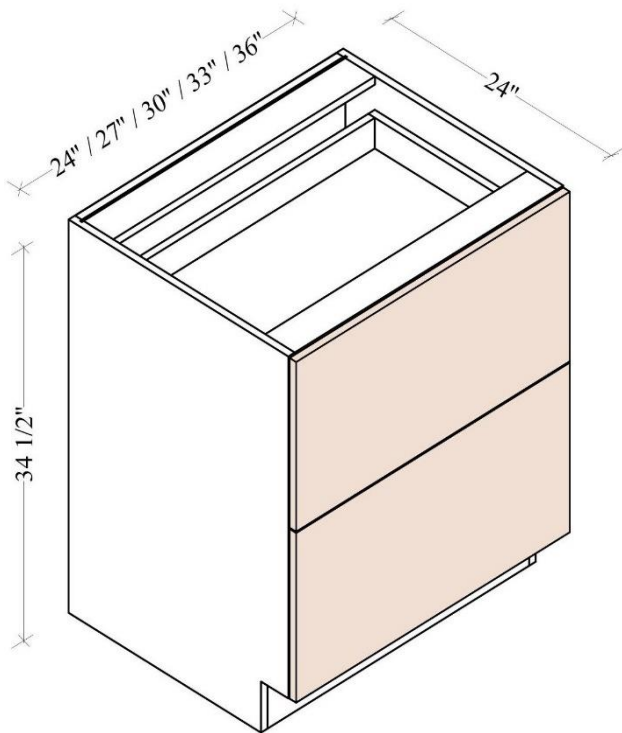

Single Full Height Door Bases

Width= 9" ~21"

Depth= 24"

Height= 34-1/2"

SKU	DOOR	
	W	H
B09FHD	8-7/8"	29-7/8"
B12FHD	11-7/8"	29-7/8"
B15FHD	14-7/8"	29-7/8"
B18FHD	17-7/8"	29-7/8"
B21FHD	20-7/8"	29-7/8"
1 Adj. Shelf; full depth		

Double Full Height Door Bases

Width= 24" ~42"

Depth= 24"

Height= 34-1/2"

SKU	DOOR	
	W	H
B24FHD	11-7/8"	29-7/8"
B27FHD	13-3/8"	29-7/8"
B30FHD	14-7/8"	29-7/8"
B33FHD	16-3/8"	29-7/8"
B36FHD	17-7/8"	29-7/8"
B39FHD	19-3/8"	29-7/8"
B42FHD	20-7/8"	29-7/8"
1 Adj. Shelf; full depth		

Base Spice Rack

Width= 9"
 Depth= 24"
 Height= 34-1/2"

SKU	DRAWER FACE	
	W	H
BSR09S	8-7/8"	29-7/8"
SOFT-CLOSE		

Base Waste Basket Cabinet-2Bins

Width= 18"
 Depth= 24"
 Height= 34-1/2"

SKU	DOOR		DRAWER FACE	
	W	H	W	H
BWBK18-2A	17-7/8"	23-7/8"	17-7/8"	5-7/8"
2 Trash Cans sold as a bundle with cabinet box, packed separately				

Three Drawer Bases

Width= 12" ~36"

Depth= 24"

Height= 34-1/2"

SKU	TOP DRAWER FACE		BOTTOM DRAWER FACE	
	W	H	W	H
DB12-3	11-7/8"	5-7/8"	11-7/8"	11-7/8"
DB15-3	14-7/8"	5-7/8"	14-7/8"	11-7/8"
DB18-3	17-7/8"	5-7/8"	17-7/8"	11-7/8"
DB21-3	20-7/8"	5-7/8"	20-7/8"	11-7/8"
DB24-3	23-7/8"	5-7/8"	23-7/8"	11-7/8"
DB27-3	26-7/8"	5-7/8"	26-7/8"	11-7/8"
DB30-3	29-7/8"	5-7/8"	29-7/8"	11-7/8"
DB33-3	32-7/8"	5-7/8"	32-7/8"	11-7/8"
DB36-3	35-7/8"	5-7/8"	35-7/8"	11-7/8"