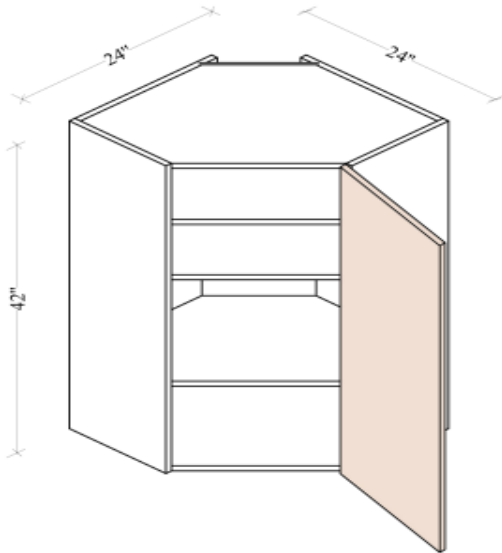

Diagonal Corner Wall Cabinet 42"H

Width= 24"
Depth= 24"
Height= 42"

SKU	DOOR	
	W	H
WDC2442	15-7/8"	41-7/8"
Note: 42" H cabinets with 3 Adj Shelves