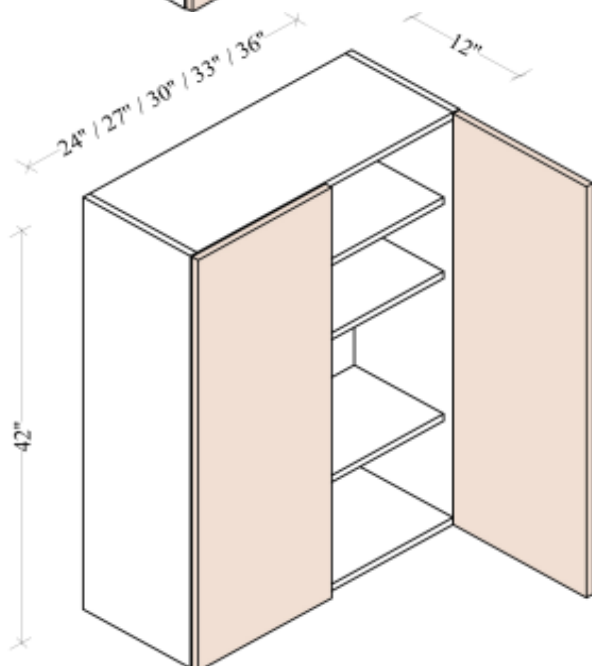

Double Doors Wall Cabinets 42"H

Width= 24" ~36"

Depth=12"

Height= 42"

SKU	DOOR	
	W	H
W2442	11-7/8"	41-7/8"
W2742	13-3/8"	41-7/8"
W3042	14-7/8"	41-7/8"
W3342	16-3/8"	41-7/8"
W3642	17-7/8"	41-7/8"
Note: 42" H cabinets with 3 Adj Shelves.