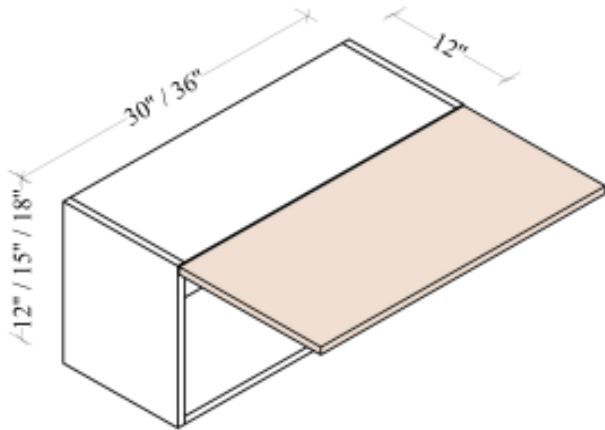

SKU	DOOR	
	W	H
WSL3012	29-7/8\"	11-7/8\"
WSL3612	35-7/8\"	11-7/8\"
WSL3015	29-7/8\"	14-7/8\"
WSL3615	35-7/8\"	14-7/8\"
WSL3018	29-7/8\"	17-7/8\"
WSL3618	35-7/8\"	17-7/8\"
Note: Lift Mechanism packed separately & sell as a bundle with Cabinet Box