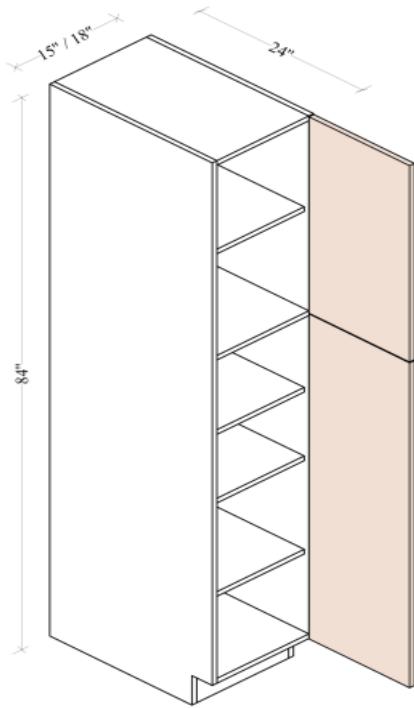

33" ~ 36" W Easy Reach Cabinets

Width= 33" ~ 36"

Depth= 24"

Height= 34-1/2"

SKU	DOOR	
	W	H
BER33	8-1/16"	29-7/8"
BER36	11-1/16"	29-7/8"
1 Adj. Shelf		
Applicable with BER-B wooden spinner, sold separately		

Wall Bi-Folding Lift Door Cabinets

Width= 30\"~36\"
Depth= 12\"
Height= 30\"~ 36\"

SKU	DOOR	
	W	H
WBF3030	29-7/8\"	14-7/8\"
WBF3630	35-7/8\"	14-7/8\"
WBF3036	29-7/8\"	17-7/8\"
WBF3636	35-7/8\"	17-7/8\"
Note: Lift Mechanism packed separately & sell as a bundle with Cabinet Box		

TALL CABINETS

WP – Wall Pantry

SOC – Single Oven Cabinet

DOC – Double Oven Cabinet

Single Door Wall Pantries 84" H

Width= 15" ~ 18"

Depth= 24"

Height= 84"

Double Oven Cabinets

Width= 30"
Depth= 24"
Height= 84" ~ 96"

SKU	DRAWER FACE		TOP DOOR	
	W	H	W	H
DOC3084	29-7/8"	11-7/8"	14-7/8"	11-7/8"
DOC3090	29-7/8"	11-7/8"	14-7/8"	17-7/8"
DOC3096	29-7/8"	11-7/8"	14-7/8"	23-7/8"
Opening Dim: 28-9/16"W*49-7/16"H				
Adjustable Filler: 29-7/8"W*3"H				