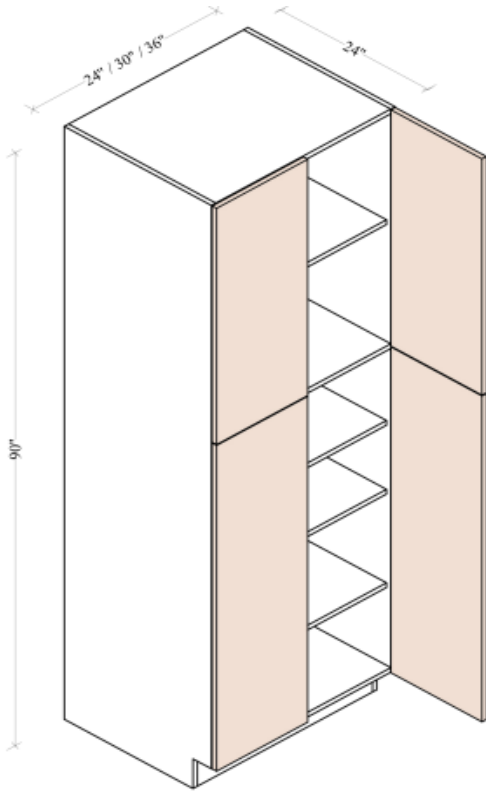

Double Doors Wall Pantries 90"H

Width= 24" ~36"
Depth= 24"
Height= 90"

SKU	BOTTOM DOOR		TOP DOOR	
	W	H	W	H
WP2490	11-7/8"	49-7/16"	11-7/8"	35-7/8"
WP3090	14-7/8"	49-7/16"	14-7/8"	35-7/8"
WP3690	17-7/8"	49-7/16"	17-7/8"	35-7/8"
Note: 4 Adj. Shelves