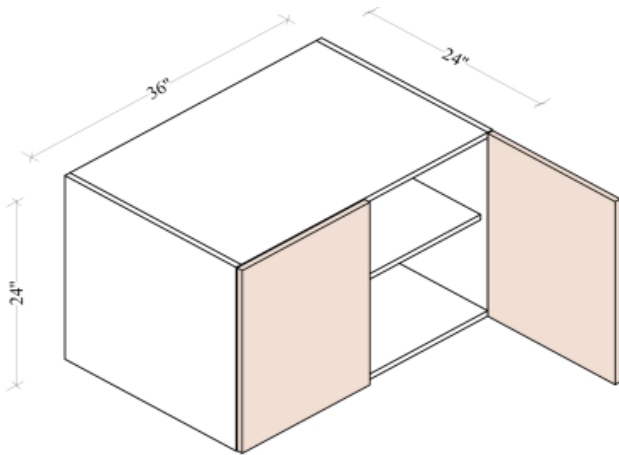

Double Doors Wall Cabinet 24" D

Width= 36"

Depth= 24"

Height= 24"

SKU	DOOR	
	W	H
W362424	17-7/8"	23-7/8"
With 1 Shelf