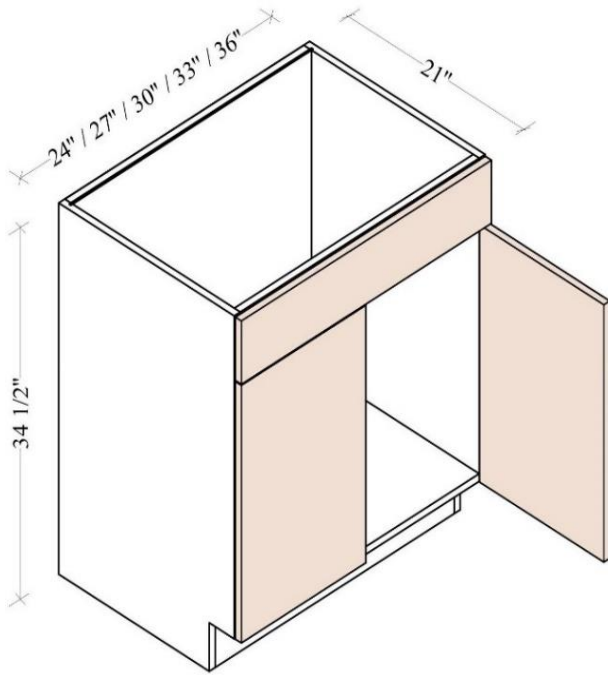

Vanity Sink Bases

Width= 24" ~36"

Depth= 21"

Height= 34-1/2"

SKU	DOOR		FALSE DRAWER	
	W	H	W	H
VA24	11-7/8"	23-7/8"	23-7/8"	5-7/8"
VA27	13-3/8"	23-7/8"	23-7/8"	5-7/8"
VA30	14-7/8"	23-7/8"	23-7/8"	5-7/8"
VA33	16-3/8"	23-7/8"	23-7/8"	5-7/8"
VA36	17-7/8"	23-7/8"	23-7/8"	5-7/8"