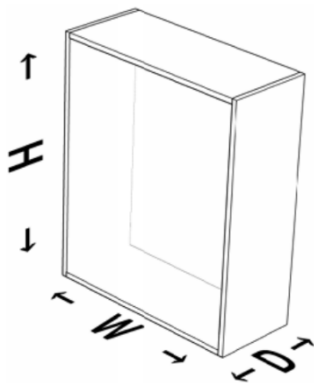

Door Series Code – refers to the door style and color

Cabinet type Base

Size Code 36" W

Feature code – supplements for the door or drawer type

The size code usually appears in the SKU codes as a set of numbers. A kitchen cabinet is generally a cube, so there are three-dimensional sizes WIDTH, HEIGHT, and DEPTH. For standardization, all kitchen base cabinets share the same height of 34-1/2" and a depth of 24". This simplifies the labeling to codes such as 'B36,' where 'B' stands for base cabinets, and '36' refers to the width in inches."