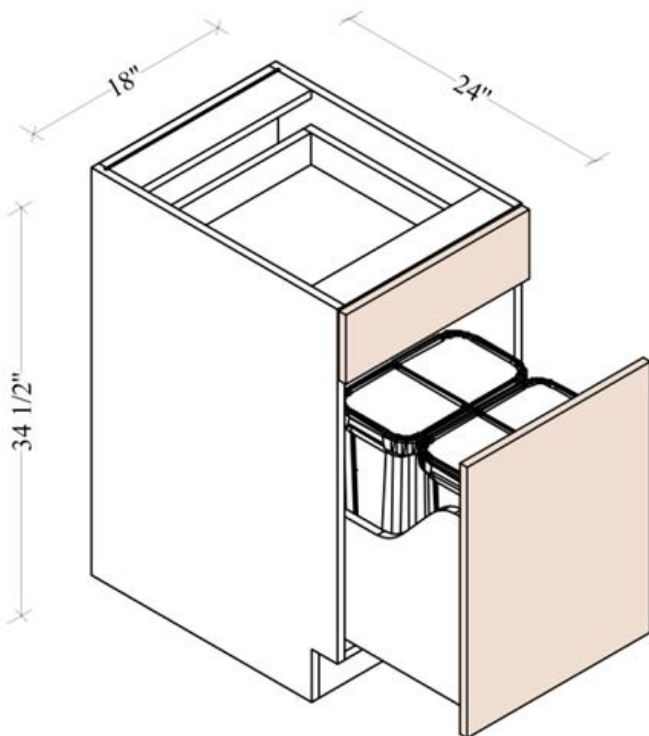

Single Full Height Door Bases

Width= 9" ~21"

Depth= 24"

Height= 34-1/2"

SKU	DOOR	
	W	H
B09FHD	8-7/8"	29-7/8"
B12FHD	11-7/8"	29-7/8"
B15FHD	14-7/8"	29-7/8"
B18FHD	17-7/8"	29-7/8"
B21FHD	20-7/8"	29-7/8"
1 Adj. Shelf; full depth		

Double Full Height Door Bases

Width= 24" ~42"

Depth= 24"

Height= 34-1/2"

SKU	DOOR	
	W	H
B24FHD	11-7/8"	29-7/8"
B27FHD	13-3/8"	29-7/8"
B30FHD	14-7/8"	29-7/8"
B33FHD	16-3/8"	29-7/8"
B36FHD	17-7/8"	29-7/8"
B39FHD	19-3/8"	29-7/8"
B42FHD	20-7/8"	29-7/8"
1 Adj. Shelf; full depth		

Base Spice Rack

Width= 9"
 Depth= 24"
 Height= 34-1/2"

SKU	DRAWER FACE	
	W	H
BSR09S	8-7/8"	29-7/8"
SOFT-CLOSE		

Base Waste Basket Cabinet-2Bins

Width= 18"
 Depth= 24"
 Height= 34-1/2"

SKU	DOOR		DRAWER FACE	
	W	H	W	H
BWBK18-2A	17-7/8"	23-7/8"	17-7/8"	5-7/8"
2 Trash Cans sold as a bundle with cabinet box, packed separately				