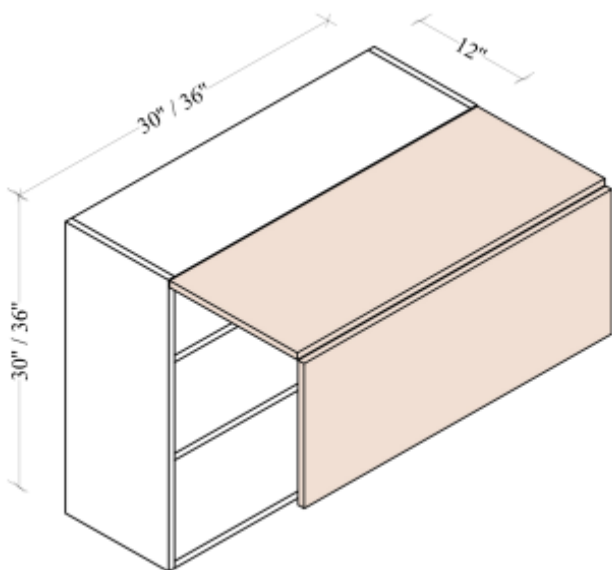

Wall Bi-Folding Lift Door Cabinets

Width= 30\"~36\"
Depth= 12\"
Height= 30\"~ 36\"

SKU	DOOR	
	W	H
WBF3030	29-7/8\"	14-7/8\"
WBF3630	35-7/8\"	14-7/8\"
WBF3036	29-7/8\"	17-7/8\"
WBF3636	35-7/8\"	17-7/8\"
Note: Lift Mechanism packed separately & sell as a bundle with Cabinet Box