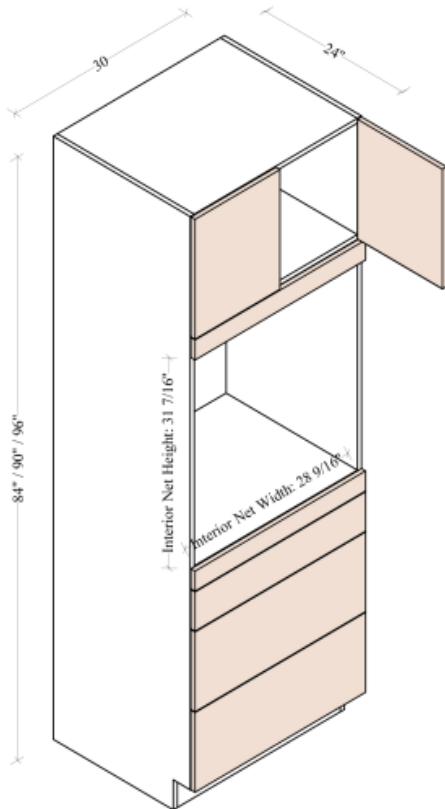

Single Oven Cabinets