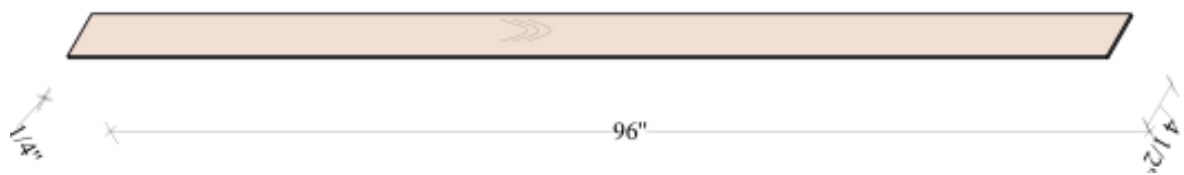

Toe Kick

SKU	W	H	D
TK8	4-1/2"	96"	1/4"