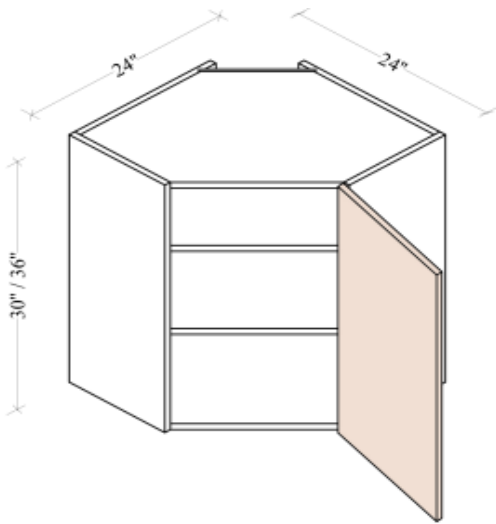

Diagonal Corner Wall Cabinets

30" ~ 36" H

Width= 24"
Depth= 24"
Height= 30" ~ 36"

SKU	DOOR	
	W	H
WDC2430	15-7/8"	29-7/8"
WDC2436	15-7/8"	35-7/8"
Note: 30" H and 36" H cabinets with 2 Adj. Shelves