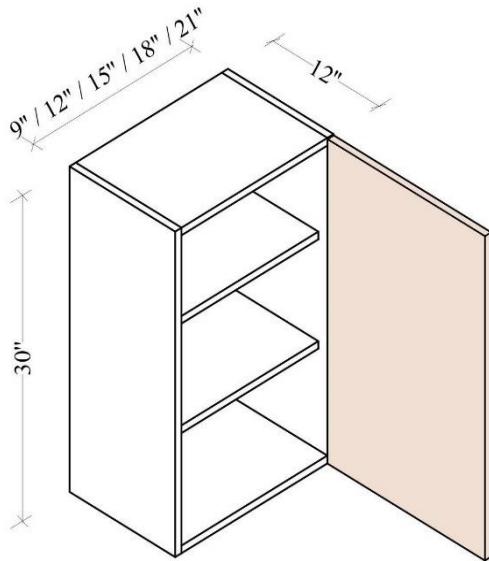

Single Full Height Door Bases

Width= 9" ~21"

Depth= 24"

Height= 34-1/2"

SKU	DOOR	
	W	H
B09FHD	8-7/8"	29-7/8"
B12FHD	11-7/8"	29-7/8"
B15FHD	14-7/8"	29-7/8"
B18FHD	17-7/8"	29-7/8"
B21FHD	20-7/8"	29-7/8"
1 Adj. Shelf; full depth		

Double Full Height Door Bases

Width= 24" ~42"

Depth= 24"

Height= 34-1/2"

SKU	DOOR	
	W	H
B24FHD	11-7/8"	29-7/8"
B27FHD	13-3/8"	29-7/8"
B30FHD	14-7/8"	29-7/8"
B33FHD	16-3/8"	29-7/8"
B36FHD	17-7/8"	29-7/8"
B39FHD	19-3/8"	29-7/8"
B42FHD	20-7/8"	29-7/8"
1 Adj. Shelf; full depth		

GW - W 36 21 24

Door Series Code
– Glossv White

Cabinet type -
Wall

Cabinet Height
21"

BOX SKU Example:

Cabinet Width
30"

BOX - WBC 30 36 - PLY

Box Series Code –
refers to all
universal white
linen cabinet box

Cabinet type -
Wall Blind Corner

Cabinet Height
36"

Boxes define code –
the feature of the
cabinet box

Single Door Wall Cabinets 30”H

Width= 9”~21”
 Depth=12”
 Height= 30”

SKU	DOOR	
	W	H
W0930	8-7/8”	29-7/8”
W1230	11-7/8”	29-7/8”
W1530	14-7/8”	29-7/8”
W1830	17-7/8”	29-7/8”
W2130	20-7/8”	29-7/8”
Note: 30”H with 2Adj, Shelves		