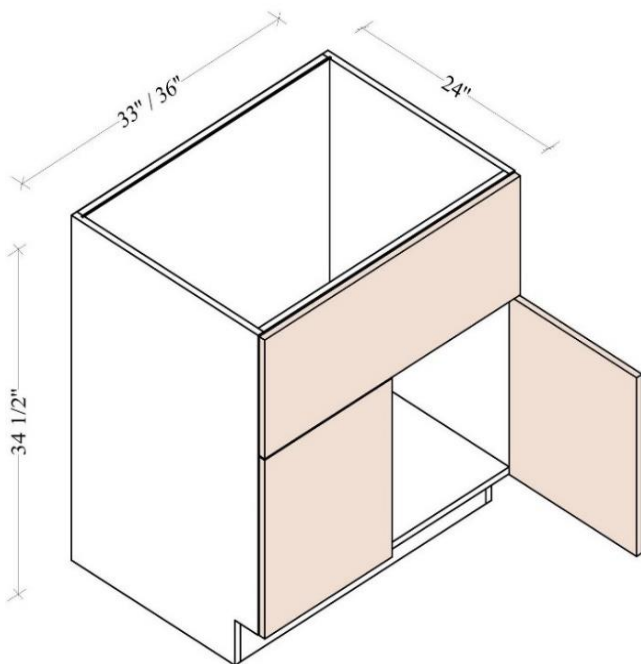

Double Full Height Door Bases

Width= 24" ~42"

Depth= 24"

Height= 34-1/2"

SKU	DOOR	
	W	H
B24FHD	11-7/8"	29-7/8"
B27FHD	13-3/8"	29-7/8"
B30FHD	14-7/8"	29-7/8"
B33FHD	16-3/8"	29-7/8"
B36FHD	17-7/8"	29-7/8"
B39FHD	19-3/8"	29-7/8"
B42FHD	20-7/8"	29-7/8"
1 Adj. Shelf; full depth		

33" ~ 36" W Easy Reach Cabinets

Width= 33" ~ 36"

Depth= 24"

Height= 34-1/2"

SKU	DOOR	
	W	H
BER33	8-1/16"	29-7/8"
BER36	11-1/16"	29-7/8"
1 Adj. Shelf		
Applicable with BER-B wooden spinner, sold separately		

Lazy Susan Turn Table for BER33 & 36

SKU	wooden spinner
	Diameter Dimension
A-BER-B	26-5/16"
2pcs per set	
Applicable with BER33 & BER36, sold separately	

Sink Bases-2 Doors 1 False Drawer

Width= 30" ~39"

Depth= 24"

Height= 34-1/2"

SKU	DOOR		DRAWER FACE	
	W	H	W	H
SB30	14-7/8"	23-7/8"	29-7/8"	5-7/8"
SB33	16-3/8"	23-7/8"	32-7/8"	5-7/8"
SB36	17-7/8"	23-7/8"	35-7/8"	5-7/8"
SB39	19-3/8"	23-7/8"	38-7/8"	5-7/8"