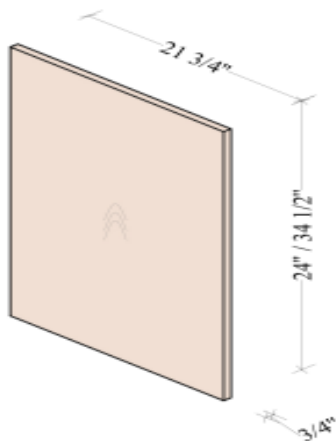

Vanity/Floating Base Finish Deco Door Panel

SKU	W	H	D
BFD22	21-3/4"	34-1/2"	3/4"
FBFD22	21-3/4"	24"	3/4"