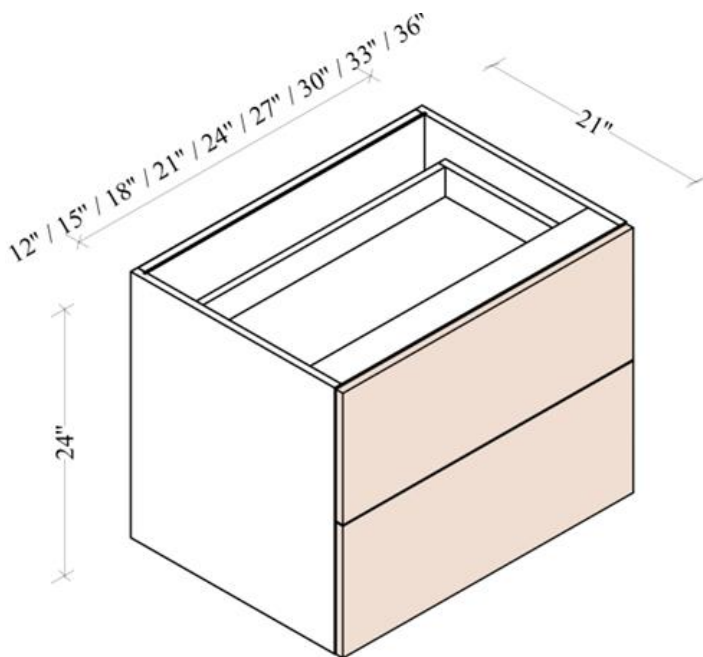

Floating Vanity Drawer Bases

Width= 12"~36"

Depth= 21"

Height= 24"

SKU	DRAWER FACE	
	W	H
FVDB12	11-7/8"	11-7/8"
FVDB15	14-7/8"	11-7/8"
FVDB18	17-7/8"	11-7/8"
FVDB21	20-7/8"	11-7/8"
FVDB24	23-7/8"	11-7/8"
FVDB27	26-7/8"	11-7/8"
FVDB30	29-7/8"	11-7/8"
FVDB33	32-7/8"	11-7/8"
FVDB36	35-7/8"	11-7/8"