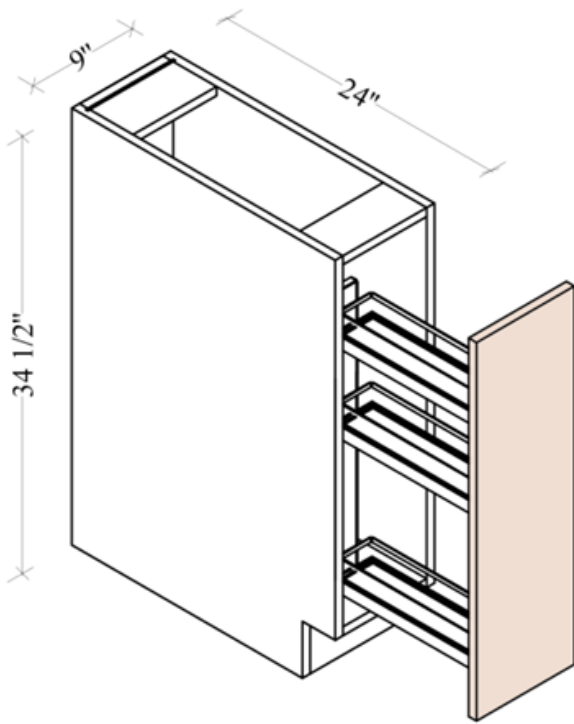

Single Full Height Door Bases

Width= 9" ~21"

Depth= 24"

Height= 34-1/2"

SKU	DOOR	
	W	H
B09FHD	8-7/8"	29-7/8"
B12FHD	11-7/8"	29-7/8"
B15FHD	14-7/8"	29-7/8"
B18FHD	17-7/8"	29-7/8"
B21FHD	20-7/8"	29-7/8"
1 Adj. Shelf; full depth		

Double Full Height Door Bases

Width= 24" ~42"

Depth= 24"

Height= 34-1/2"

SKU	DOOR	
	W	H
B24FHD	11-7/8"	29-7/8"
B27FHD	13-3/8"	29-7/8"
B30FHD	14-7/8"	29-7/8"
B33FHD	16-3/8"	29-7/8"
B36FHD	17-7/8"	29-7/8"
B39FHD	19-3/8"	29-7/8"
B42FHD	20-7/8"	29-7/8"
1 Adj. Shelf; full depth		