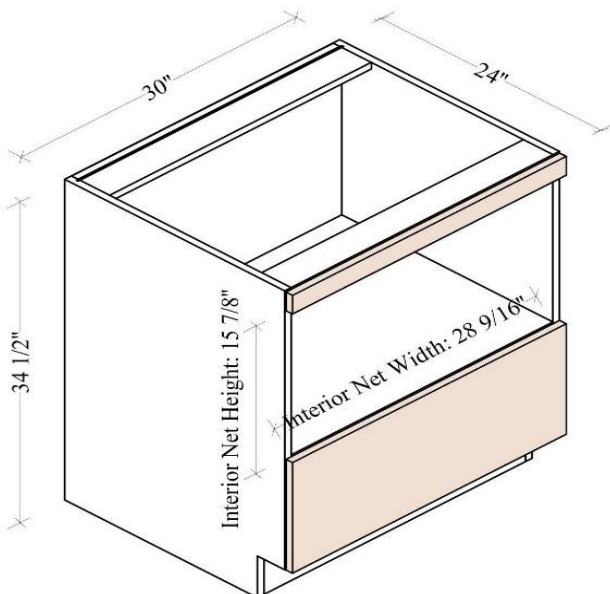

Double Full Height Door Bases

Width= 24" ~42"

Depth= 24"

Height= 34-1/2"

SKU	DOOR	
	W	H
B24FHD	11-7/8"	29-7/8"
B27FHD	13-3/8"	29-7/8"
B30FHD	14-7/8"	29-7/8"
B33FHD	16-3/8"	29-7/8"
B36FHD	17-7/8"	29-7/8"
B39FHD	19-3/8"	29-7/8"
B42FHD	20-7/8"	29-7/8"
1 Adj. Shelf; full depth		

	MIN SPACE	MAX SPACE
BBC39	42	45
BBC42	45	48
BBC45	48	51

BBC Swing Out Tray

SKU	Description
A-BCTray-L	Sold separately, applicable with BBC42 & BBC45
A-BCTray-R	
NOT suitable for BBC39	

Microwave Bases 24" – 30"

Width= 24" ~ 30"

Depth= 24"

Height= 34-1/2"

SKU	DRAWER FACE	
	W	H
BM24	23-7/8"	11-7/8"
Opening Dim: 22-5/8"W*15-7/8"H		

SKU	DRAWER FACE	
	W	H
BM27	26-7/8"	11-7/8"
Opening Dim: 25-9/16"W*15-7/8"H		

SKU	DRAWER FACE	
	W	H
BM30	29-7/8"	11-7/8"
Opening Dim: 28-9/16" W*15-7/8"H		

33" ~ 36" W Easy Reach Cabinets

Width= 33" ~ 36"

Depth= 24"

Height= 34-1/2"

SKU	DOOR	
	W	H
BER33	8-1/16"	29-7/8"
BER36	11-1/16"	29-7/8"
1 Adj. Shelf		
Applicable with BER-B wooden spinner, sold separately		