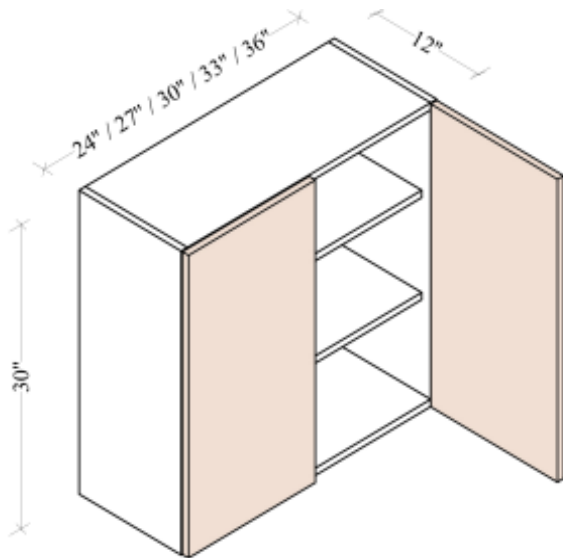

Double Doors Wall Cabinets 30"H

Width= 24" ~36"

Depth=12"

Height= 30"

SKU	DOOR	
	W	H
W2430	11-7/8"	29-7/8"
W2730	13-3/8"	29-7/8"
W3030	14-7/8"	29-7/8"
W3330	16-3/8"	29-7/8"
W3630	17-7/8"	29-7/8"
Note: 30" H cabinets with 2 Adj. Shelves