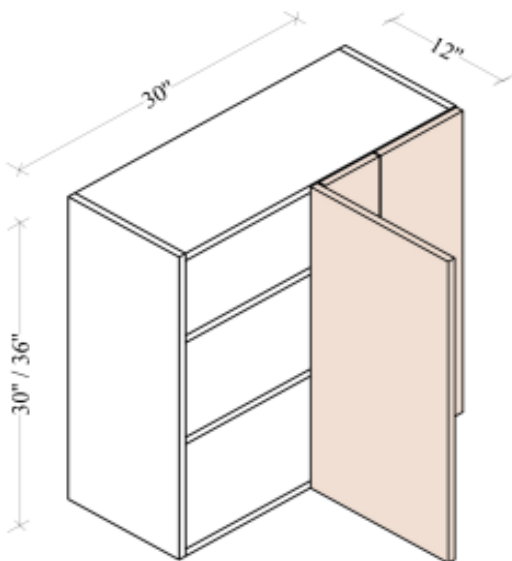

Blind Corner Wall Cabinets 30" ~ 36" H

Width= 30"

Depth=12"

Height= 30"~36"

SKU	DOOR		SMALL FILLER	
	W	H	W	H
WBC3030	14-7/8"	29-7/8"	5-7/8"	29-7/8"
WBC3036	14-7/8"	35-7/8"	5-7/8"	35-7/8"
Note: 30" H and 36" H cabinets with 2 Adj. Shelves