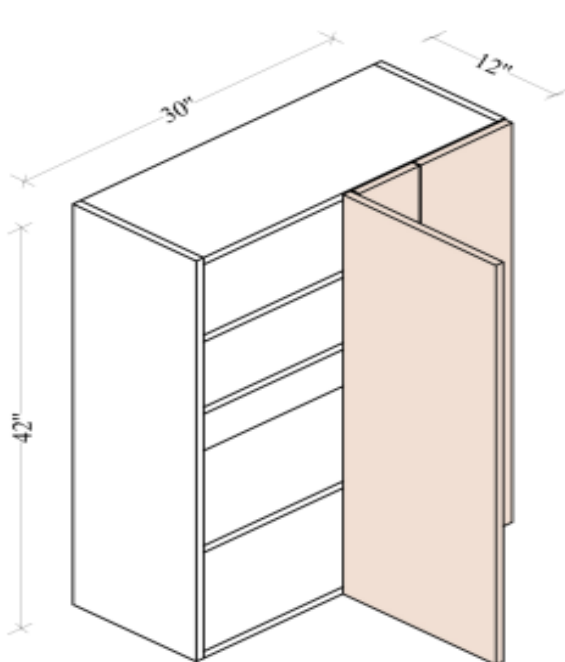

Blind Corner Wall Cabinet 42" H

Width= 30"

Depth=12"

Height= 42"

SKU	DOOR		SMALL FILLER	
	W	H	W	H
WBC3042	14-7/8"	41-7/8"	5-7/8"	41-7/8"
Note: 42" H cabinets with 3 Adj Shelves.