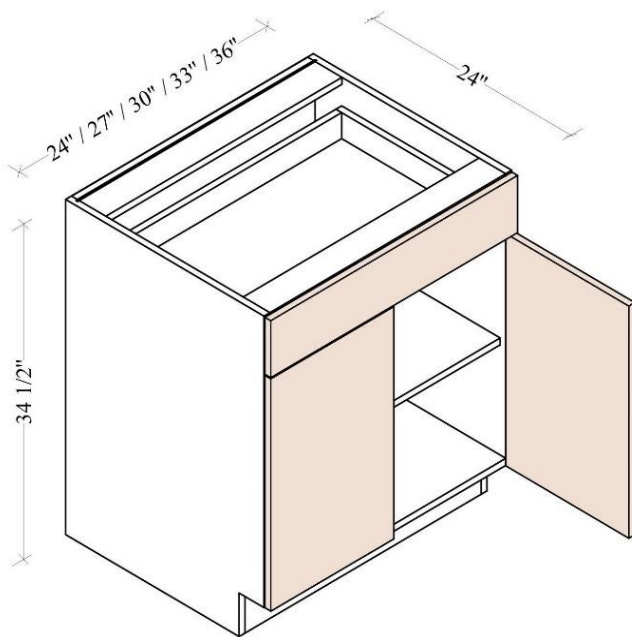

Box Series Code – refers
to all universal white
linen cabinet box

Cabinet type
Base

Size Code
36" W

Single Drawer Single Door Bases

Width= 12"~21"

Depth= 24"

Height= 34-1/2"

SKU	DOOR		DRAWER FACE	
	W	H	W	H
B12	11-7/8"	23-7/8"	11-7/8"	5-7/8"
B15	14-7/8"	23-7/8"	14-7/8"	5-7/8"
B18	17-7/8"	23-7/8"	17-7/8"	5-7/8"
B21	20-7/8"	23-7/8"	20-7/8"	5-7/8"
1 Adj. Shelf; full depth				

Single Drawer Double Doors Bases

Width= 24"~36"

Depth= 24"

Height= 34-1/2"

SKU	DOOR		DRAWER FACE	
	W	H	W	H
B24	11-7/8"	23-7/8"	23-7/8"	5-7/8"
B27	13-3/8"	23-7/8"	26-7/8"	5-7/8"
B30	14-7/8"	23-7/8"	29-7/8"	5-7/8"
B33	16-3/8"	23-7/8"	32-7/8"	5-7/8"
B36	17-7/8"	23-7/8"	35-7/8"	5-7/8"
1 Adj. Shelf; full depth				

Single Full Height Door Bases

Width= 9" ~21"

Depth= 24"

Height= 34-1/2"

SKU	DOOR	
	W	H
B09FHD	8-7/8"	29-7/8"
B12FHD	11-7/8"	29-7/8"
B15FHD	14-7/8"	29-7/8"
B18FHD	17-7/8"	29-7/8"
B21FHD	20-7/8"	29-7/8"
1 Adj. Shelf; full depth		

Double Full Height Door Bases

Width= 24" ~42"

Depth= 24"

Height= 34-1/2"

SKU	DOOR	
	W	H
B24FHD	11-7/8"	29-7/8"
B27FHD	13-3/8"	29-7/8"
B30FHD	14-7/8"	29-7/8"
B33FHD	16-3/8"	29-7/8"
B36FHD	17-7/8"	29-7/8"
B39FHD	19-3/8"	29-7/8"
B42FHD	20-7/8"	29-7/8"
1 Adj. Shelf; full depth		