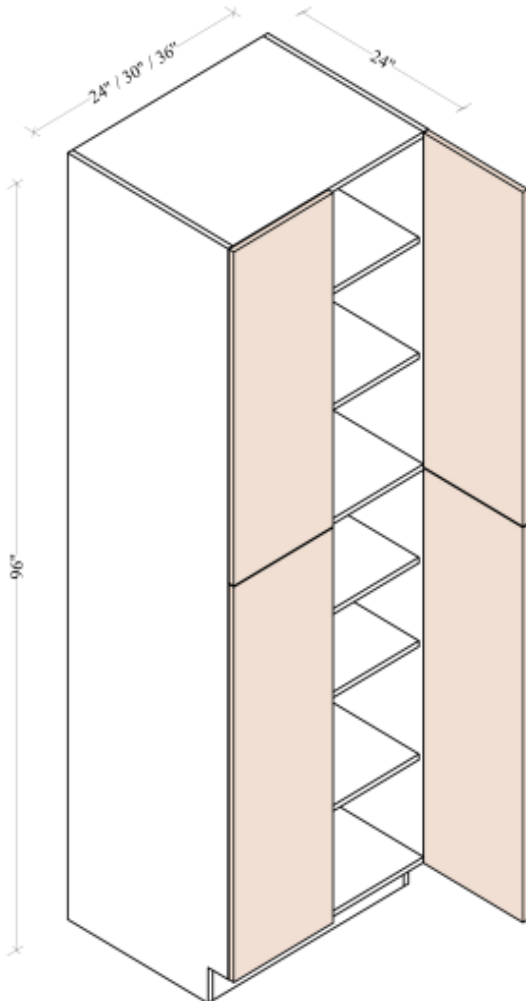

Double Doors Wall Pantries 96"H

Width= 24" ~36"
Depth= 24"
Height= 96"

SKU	BOTTOM DOOR		TOP DOOR	
	W	H	W	H
WP2496	11-7/8"	49-7/16"	11-7/8"	41-7/8"
WP3096	14-7/8"	49-7/16"	14-7/8"	41-7/8"
WP3696	17-7/8"	49-7/16"	17-7/8"	41-7/8"
Note: 5 Adj. Shelves