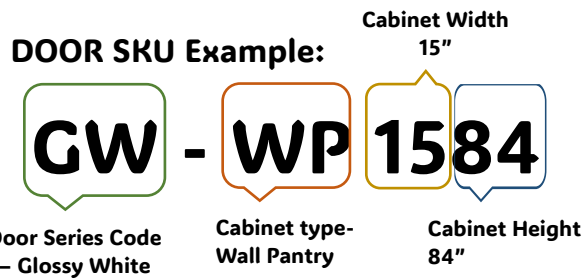

TALL CABINETS

WP – Wall Pantry

SOC – Single Oven Cabinet

DOC – Double Oven Cabinet

Single Door Wall Pantries 84" H

Width= 15" ~ 18"

Depth= 24"

Height= 84"