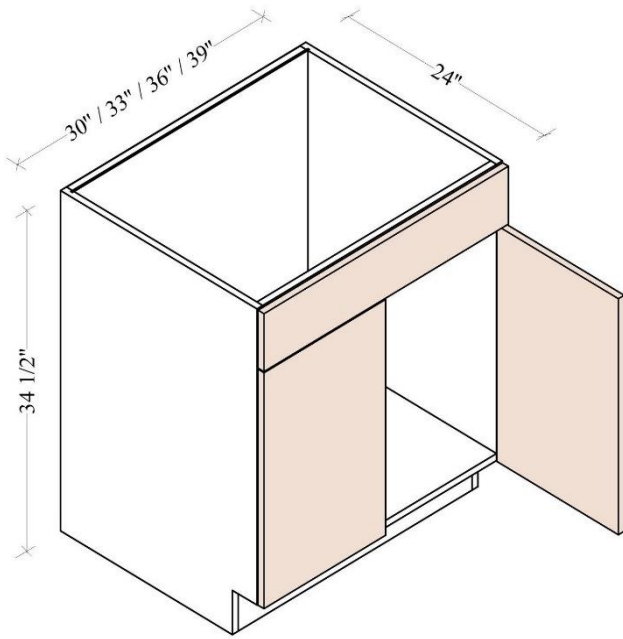

Sink Bases-2 Doors 1 False Drawer

Width= 30" ~39"

Depth= 24"

Height= 34-1/2"

SKU	DOOR		DRAWER FACE	
	W	H	W	H
SB30	14-7/8"	23-7/8"	29-7/8"	5-7/8"
SB33	16-3/8"	23-7/8"	32-7/8"	5-7/8"
SB36	17-7/8"	23-7/8"	35-7/8"	5-7/8"
SB39	19-3/8"	23-7/8"	38-7/8"	5-7/8"