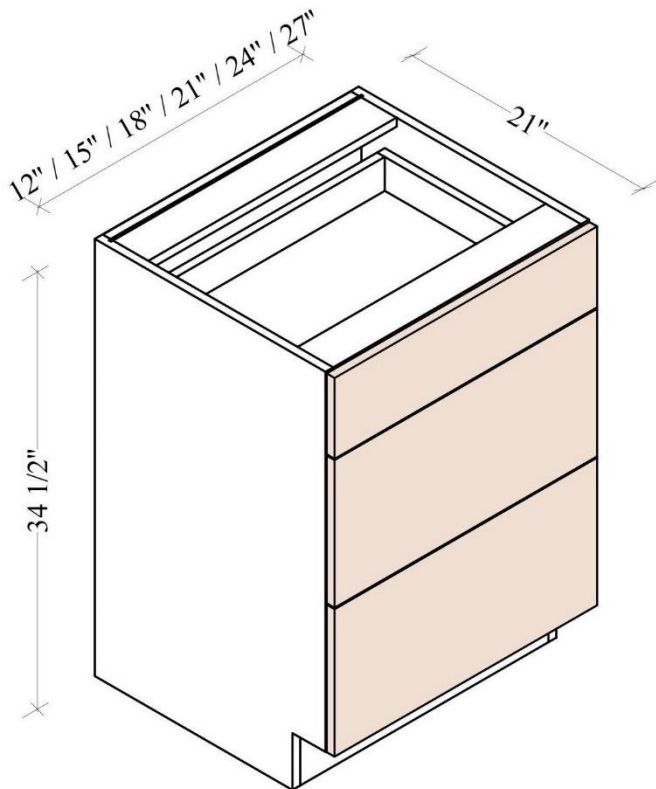

Vanity Three Drawer Bases

Width= 12"~27"

Depth= 21"

Height= 34-1/2"

SKU	TOP DRAWER		BOTTOM DRAWER	
	W	H	W	H
VDB12-3	11-7/8"	5-7/8"	11-7/8"	11-7/8"
VDB15-3	14-7/8"	5-7/8"	14-7/8"	11-7/8"
VDB18-3	17-7/8"	5-7/8"	17-7/8"	11-7/8"
VDB21-3	20-7/8"	5-7/8"	20-7/8"	11-7/8"
VDB24-3	23-7/8"	5-7/8"	23-7/8"	11-7/8"
VDB27-3	26-7/8"	5-7/8"	26-7/8"	11-7/8"