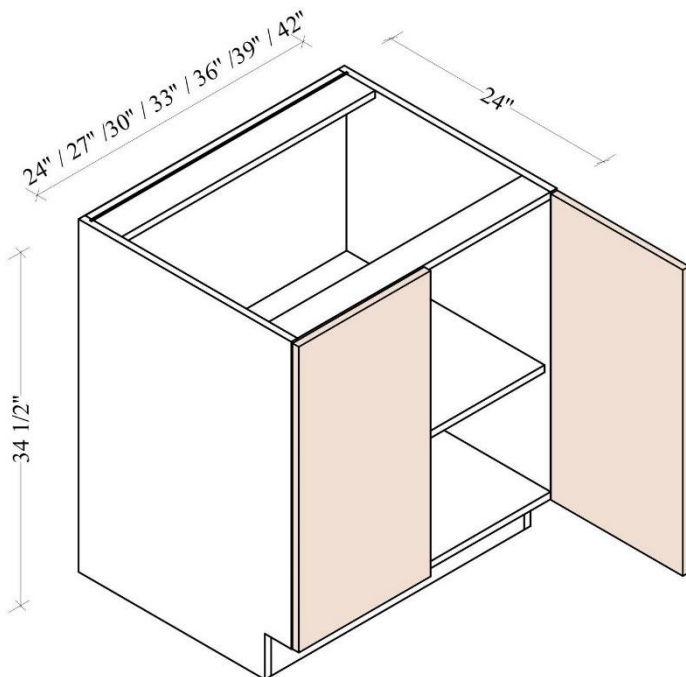

Door Series Code – refers to the door style and color

Cabinet type Base

Size Code 36" W

Feature code – supplements for the door or drawer type

The size code usually appears in the SKU codes as a set of numbers. A kitchen cabinet is generally a cube, so there are three-dimensional sizes WIDTH, HEIGHT, and DEPTH. For standardization, all kitchen base cabinets share the same height of 34-1/2" and a depth of 24". This simplifies the labeling to codes such as 'B36,' where 'B' stands for base cabinets, and '36' refers to the width in inches."

Single Drawer Double Doors Bases

Width= 24"~36"

Depth= 24"

Height= 34-1/2"

SKU	DOOR		DRAWER FACE	
	W	H	W	H
B24	11-7/8"	23-7/8"	23-7/8"	5-7/8"
B27	13-3/8"	23-7/8"	26-7/8"	5-7/8"
B30	14-7/8"	23-7/8"	29-7/8"	5-7/8"
B33	16-3/8"	23-7/8"	32-7/8"	5-7/8"
B36	17-7/8"	23-7/8"	35-7/8"	5-7/8"
1 Adj. Shelf; full depth				

Single Full Height Door Bases

Width= 9" ~21"

Depth= 24"

Height= 34-1/2"

SKU	DOOR	
	W	H
B09FHD	8-7/8"	29-7/8"
B12FHD	11-7/8"	29-7/8"
B15FHD	14-7/8"	29-7/8"
B18FHD	17-7/8"	29-7/8"
B21FHD	20-7/8"	29-7/8"
1 Adj. Shelf; full depth		

Double Full Height Door Bases

Width= 24" ~42"

Depth= 24"

Height= 34-1/2"

SKU	DOOR	
	W	H
B24FHD	11-7/8"	29-7/8"
B27FHD	13-3/8"	29-7/8"
B30FHD	14-7/8"	29-7/8"
B33FHD	16-3/8"	29-7/8"
B36FHD	17-7/8"	29-7/8"
B39FHD	19-3/8"	29-7/8"
B42FHD	20-7/8"	29-7/8"
1 Adj. Shelf; full depth		