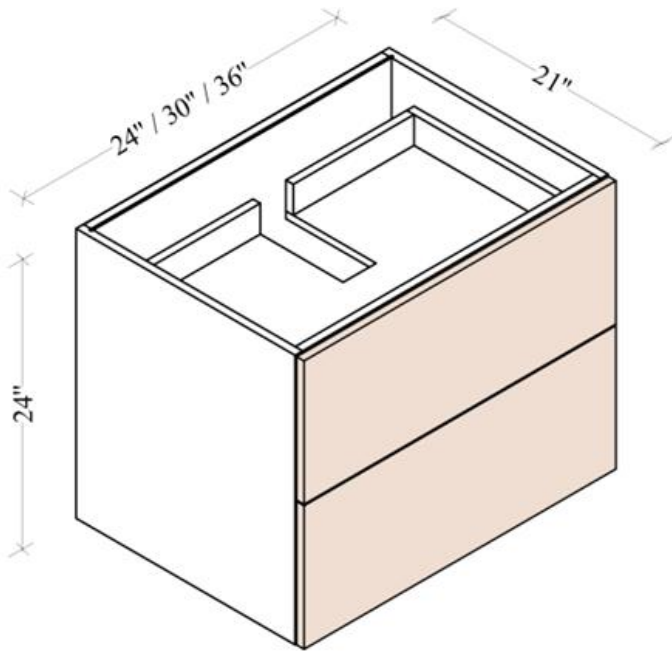

Floating Vanity Sink Drawer Bases

Width= 24"~36"

Depth= 21"

Height= 24"

SKU	DRAWER FACE	
	W	H
FVSD24	23-7/8"	11-7/8"
FVSD30	29-7/8"	11-7/8"
FVSD36	35-7/8"	11-7/8"

NOTE: Some functional hardware with individual package but sell as a bundle with the cabinet box.

For FVSD Floating Vanity Sink Drawer Bases	U-Shaped Sink TJ-608		individual package sell as a bundle with BOX-FVSD24-PLY BOX-FVSD30-PLY BOX-FVSD36-PLY
For Floating Vanities	L-shaped support		individual package sell as a bundle with all floating vanity BOXES