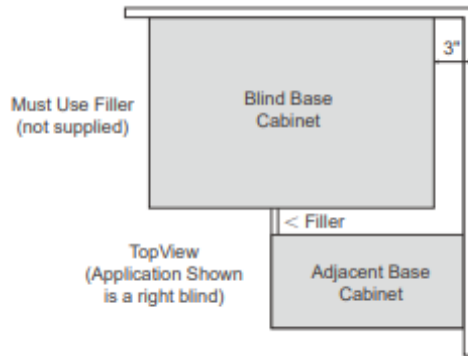

MIN SPACE	MAX SPACE
BBC39	42	45
BBC42	45	48
BBC45	48	51