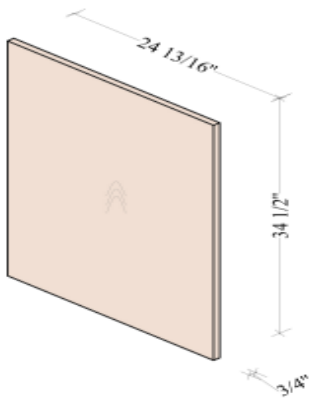

Base Finish Deco Door Panel

SKU	W	H	D
BFD25	24-13/16"	34-1/2"	3/4"