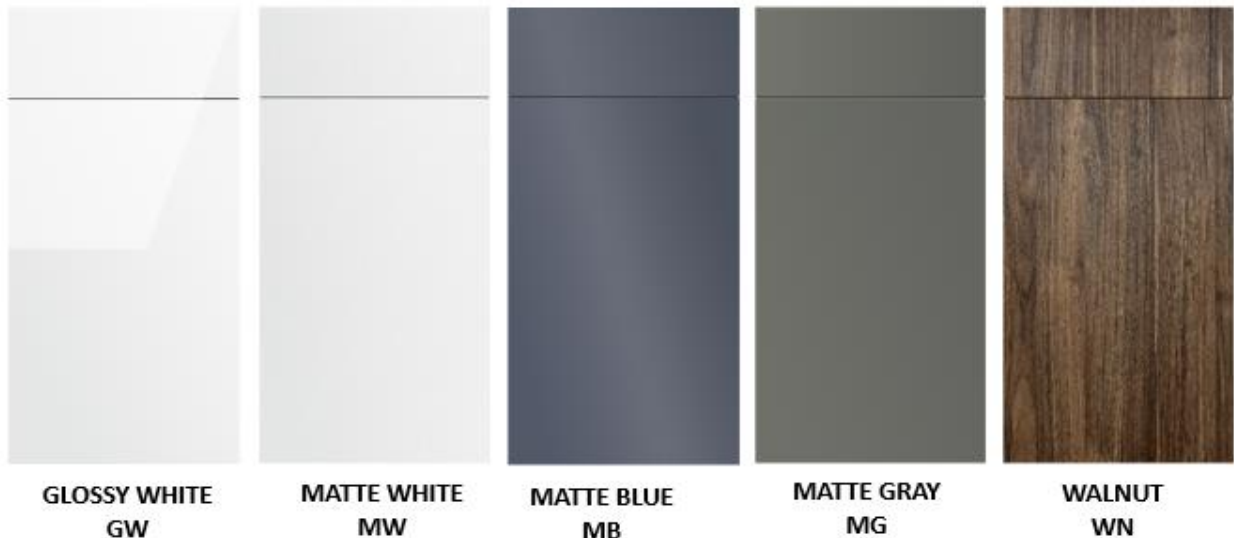

Euro- Deluxe frameless Catalog

NEW PRODUCT YEAR 2025
WALNUT

Frameless cabinets, also known as "European-style cabinets," are the epitome of modern design for kitchens and storage areas. Their flush door alignment creates a seamless, streamlined appearance, enhancing any space with a contemporary aesthetic. Additionally, the full-access design provides superior accessibility and maximizes storage space, making them as functional as they are stylish.

Door Style Specifications

Maximize Your Space with Minimalist Elegance. Modern Euro-Style Kitchen in Matte & High Gloss.

Specifications:

- **Box Construction:** 3/4" Premium Plywood Universal Cabinet Box with Toe Kick.
- **Cabinet Exterior & Interior:** White color melamine laminated on both sides with color matched PVC edge banding.
- **Drawer Construction:** 5/8" Solid Wood Dovetail drawer box with 3/8" Solid Plywood drawer bottom, UV coated Natural Wood color.
- **Door & Drawer Panel:** High gloss/Matte PET laminate over engineered wood, with a linen melamine back, matching ABS edge band.
- **Drawer Glide:** ABC Full Extension, Soft-Closing Under-Mount 6-Way adjustable.
- **Hinge:** ABC 110° open degree Soft-Closing, 6-Way Adjustable.
- **Finishing:** High Glossy finish on GW; Matte finish on MW, MB, MG; Wood grain Melamine laminate finish on WN.