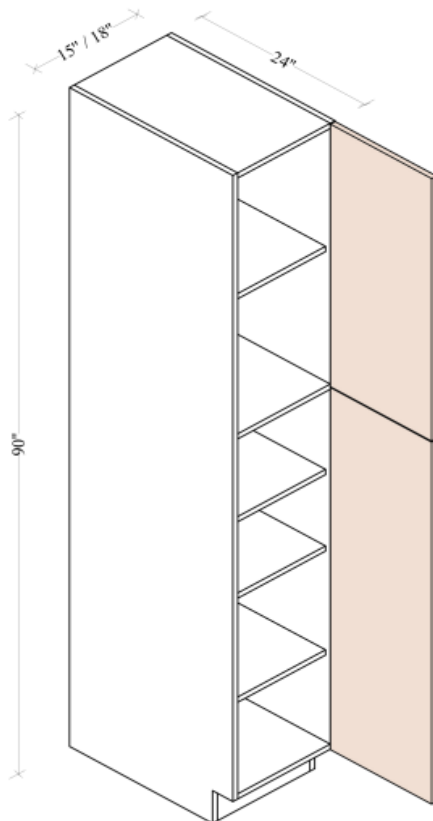

Depth= 24"

Height= 34-1/2"

SKU	DOOR		DRAWER FACE	
	W	H	W	H
SB30	14-7/8"	23-7/8"	29-7/8"	5-7/8"
SB33	16-3/8"	23-7/8"	32-7/8"	5-7/8"
SB36	17-7/8"	23-7/8"	35-7/8"	5-7/8"
SB39	19-3/8"	23-7/8"	38-7/8"	5-7/8"

TALL CABINETS

WP – Wall Pantry

SOC – Single Oven Cabinet

DOC – Double Oven Cabinet

Single Door Wall Pantries 84" H

Width= 15" ~ 18"

Depth= 24"

Height= 84"

SKU	BOTTOM DOOR		TOP DOOR	
	W	H	W	H
WP1584	14-7/8"	49-7/16"	14-7/8"	29-7/8"
WP1884	17-7/8"	49-7/16"	17-7/8"	29-7/8"
Note: 4 Adj. Shelves				

Single Door Wall Pantries 90" H

Width= 15" ~ 18"

Depth= 24"

Height= 90"

Double Oven Cabinets

Width= 30"
Depth= 24"
Height= 84" ~ 96"

SKU	DRAWER FACE		TOP DOOR	
	W	H	W	H
DOC3084	29-7/8"	11-7/8"	14-7/8"	11-7/8"
DOC3090	29-7/8"	11-7/8"	14-7/8"	17-7/8"
DOC3096	29-7/8"	11-7/8"	14-7/8"	23-7/8"
Opening Dim: 28-9/16"W*49-7/16"H				
Adjustable Filler: 29-7/8"W*3"H				