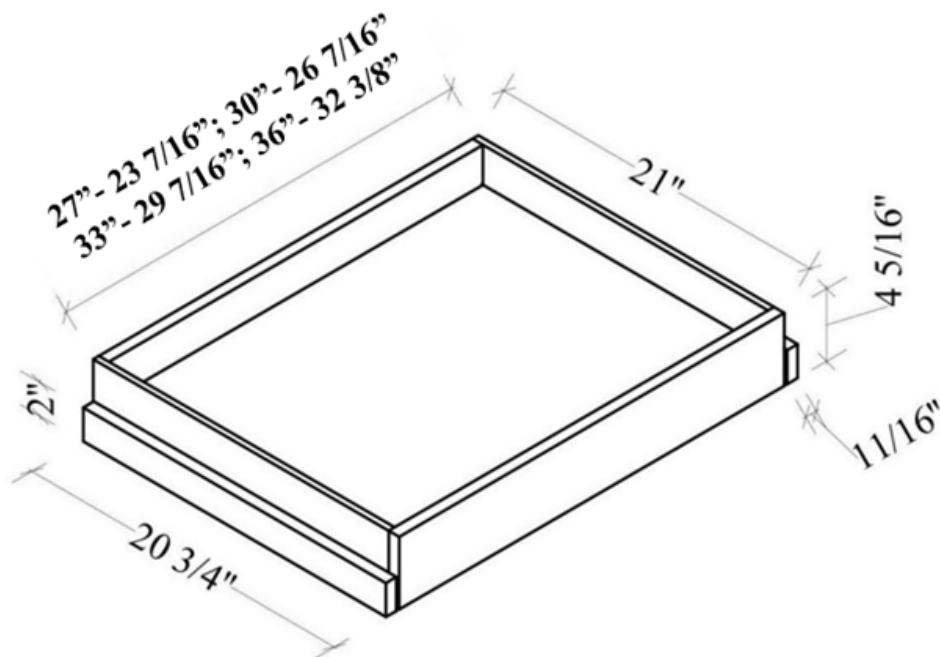

SKU	W	H	D
A-ROT27S	23-7/16"	4-5/16"	21"
A-ROT30S	26-7/16"	4-5/16"	21"
A-ROT33S	29-7/16"	4-5/16"	21"
A-ROT36S	32-3/8"	4-5/16"	21"