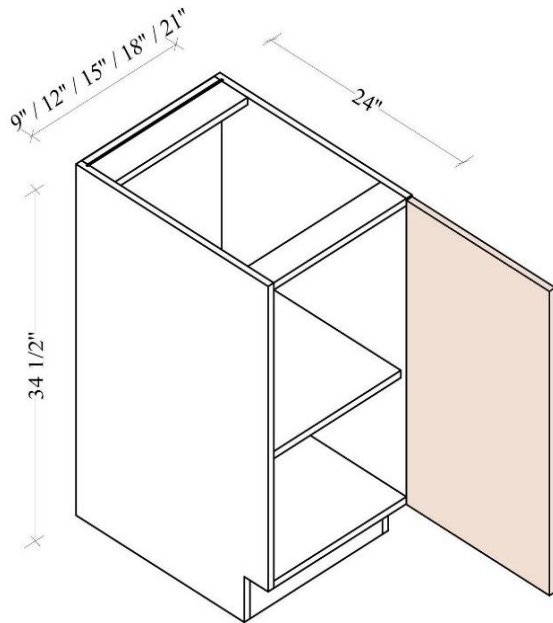

Box Series Code – refers
to all universal white
linen cabinet box

Cabinet type
Base

Size Code
36" W

Single Drawer Single Door Bases

Width= 12"~21"

Depth= 24"

Height= 34-1/2"

SKU	DOOR		DRAWER FACE	
	W	H	W	H
B12	11-7/8"	23-7/8"	11-7/8"	5-7/8"
B15	14-7/8"	23-7/8"	14-7/8"	5-7/8"
B18	17-7/8"	23-7/8"	17-7/8"	5-7/8"
B21	20-7/8"	23-7/8"	20-7/8"	5-7/8"
1 Adj. Shelf; full depth				

Single Drawer Double Doors Bases

Width= 24"~36"

Depth= 24"

Height= 34-1/2"

SKU	DOOR		DRAWER FACE	
	W	H	W	H
B24	11-7/8"	23-7/8"	23-7/8"	5-7/8"
B27	13-3/8"	23-7/8"	26-7/8"	5-7/8"
B30	14-7/8"	23-7/8"	29-7/8"	5-7/8"
B33	16-3/8"	23-7/8"	32-7/8"	5-7/8"
B36	17-7/8"	23-7/8"	35-7/8"	5-7/8"
1 Adj. Shelf; full depth				

Single Full Height Door Bases

Width= 9" ~21"

Depth= 24"

Height= 34-1/2"

SKU	DOOR	
	W	H
B09FHD	8-7/8"	29-7/8"
B12FHD	11-7/8"	29-7/8"
B15FHD	14-7/8"	29-7/8"
B18FHD	17-7/8"	29-7/8"
B21FHD	20-7/8"	29-7/8"
1 Adj. Shelf; full depth		

Double Full Height Door Bases

Width= 24" ~42"

Depth= 24"

Height= 34-1/2"

SKU	DOOR	
	W	H
B24FHD	11-7/8"	29-7/8"
B27FHD	13-3/8"	29-7/8"
B30FHD	14-7/8"	29-7/8"
B33FHD	16-3/8"	29-7/8"
B36FHD	17-7/8"	29-7/8"
B39FHD	19-3/8"	29-7/8"
B42FHD	20-7/8"	29-7/8"
1 Adj. Shelf; full depth		