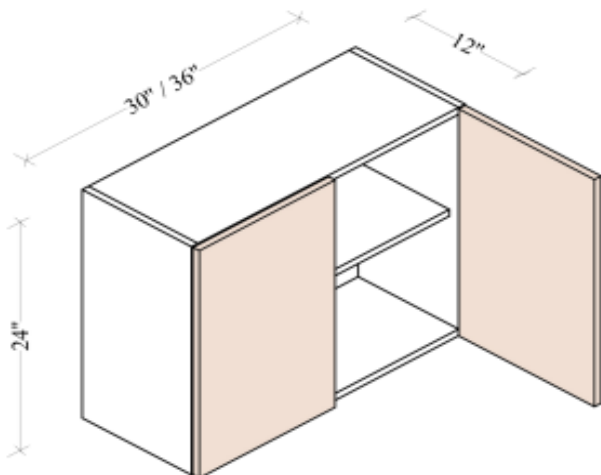

Double Doors Wall Cabinets 24"H

Width= 30" ~36"
Depth=12"
Height= 24"

SKU	DOOR	
	W	H
W3024	14-7/8"	23-7/8"
W3624	17-7/8"	23-7/8"
With 1 Shelf